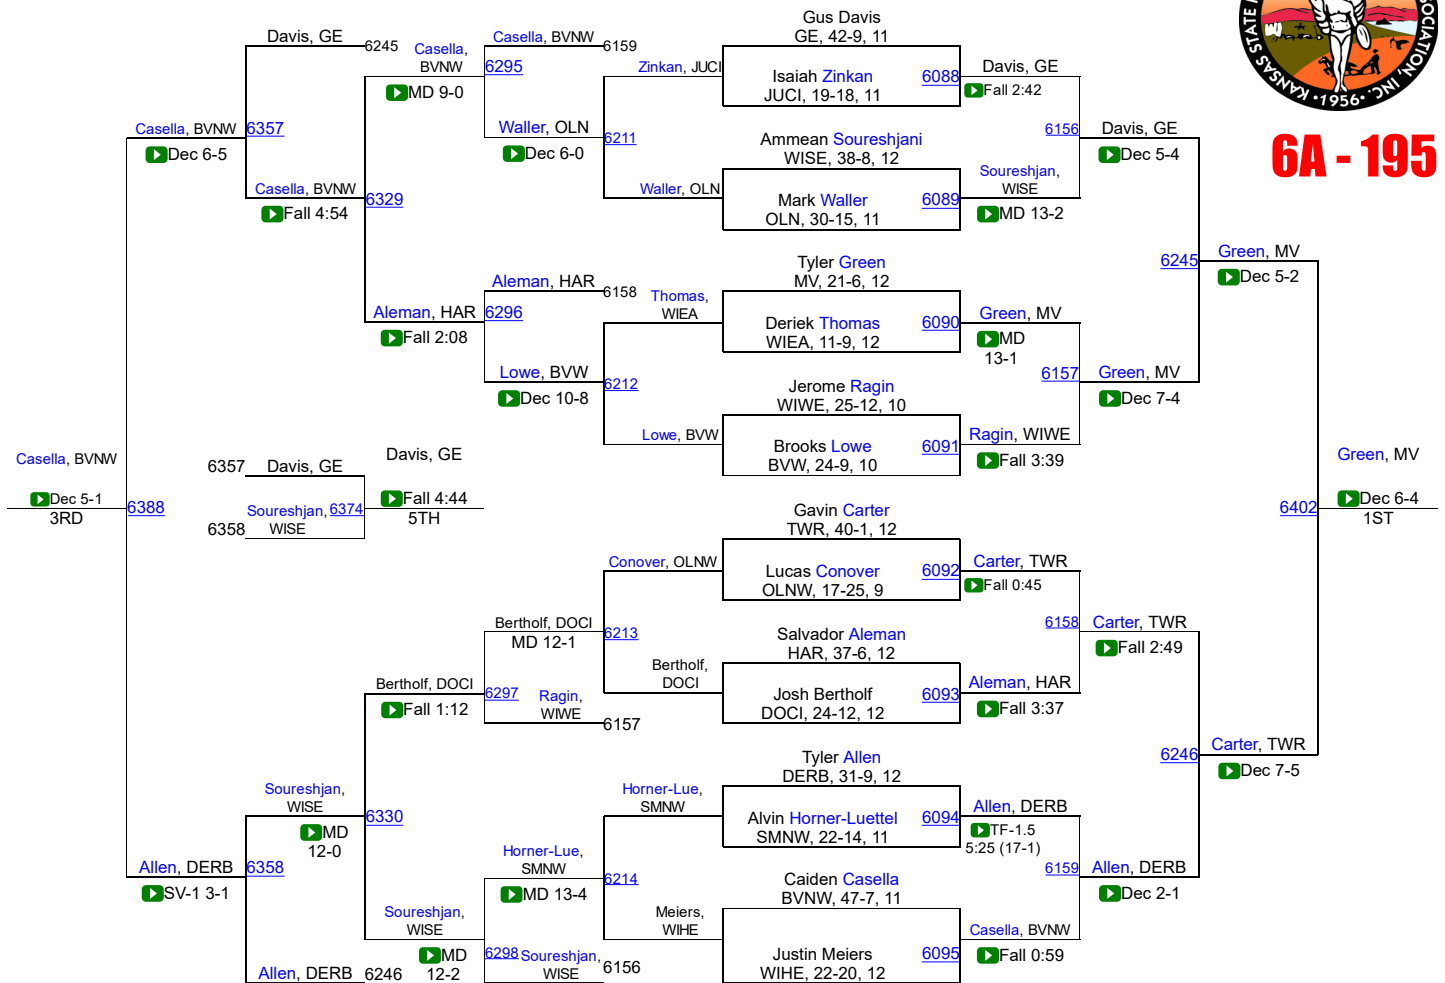

KSHSAA 6A/5A Championships

6A - 160

KSHSAA 6A/5A Championships

6A - 170

KSHSAA 6A/5A Championships

6A - 182

KSHSAA 6A/5A Championships

6A - 195