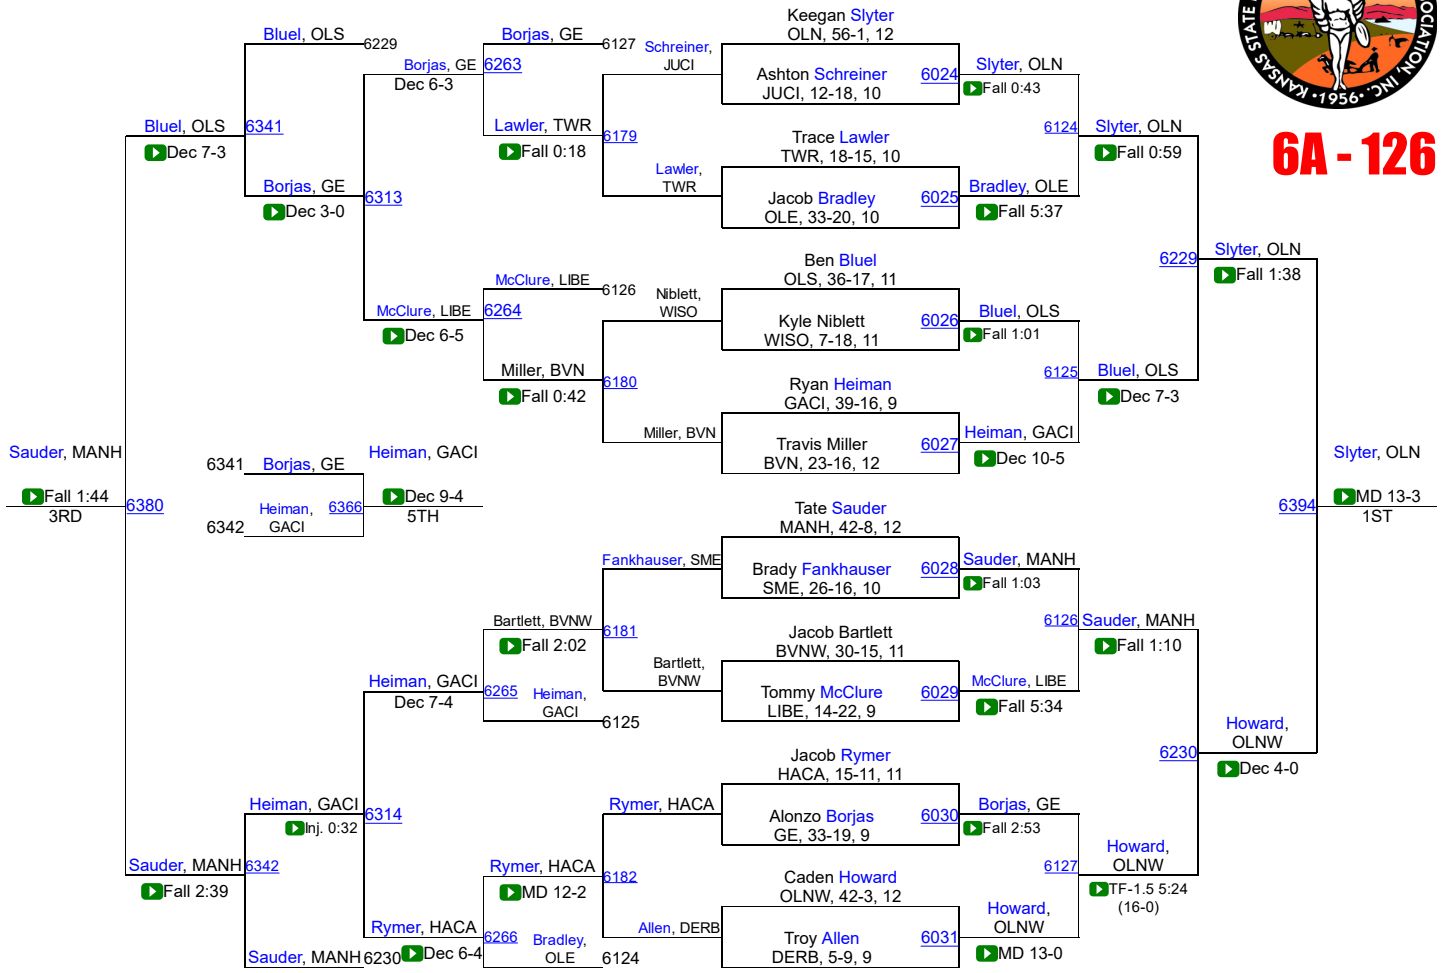

KSHSAA 6A/5A Championships

6A - 106

KSHSAA 6A/5A Championships

6A - 113

KSHSAA 6A/5A Championships

6A - 120

KSHSAA 6A/5A Championships

6A - 126