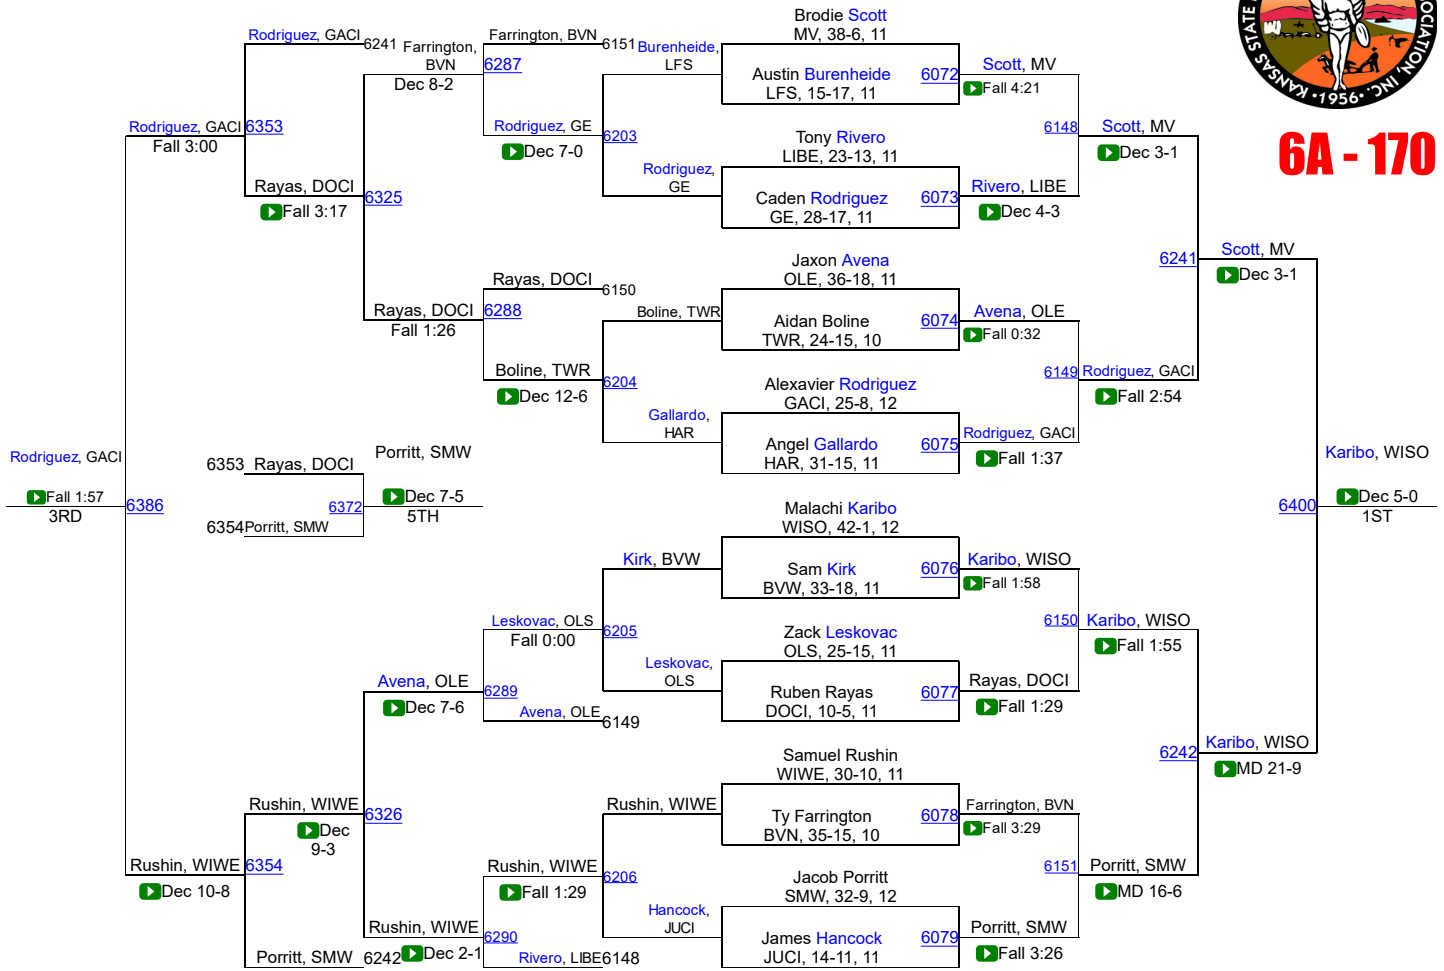

KSHSAA 6A/5A Championships

6A - 160

KSHSAA 6A/5A Championships

6A - 170

KSHSAA 6A/5A Championships

6A - 182

KSHSAA 6A/5A Championships

6A - 195