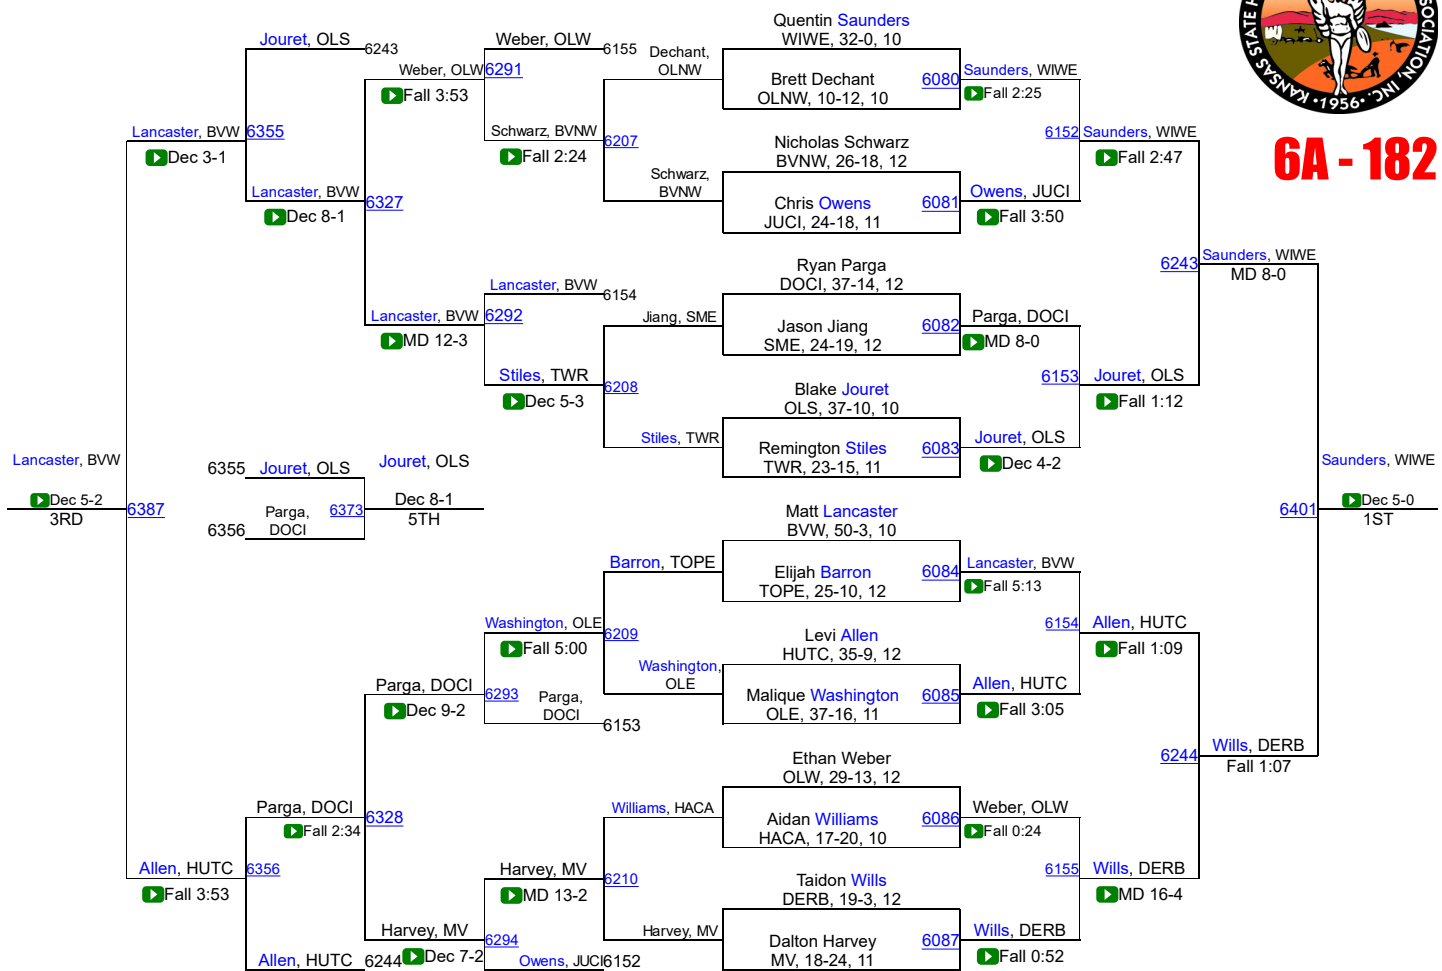

KSHSAA 6A/5A Championships

6A - 160

KSHSAA 6A/5A Championships

6A - 170

KSHSAA 6A/5A Championships

6A - 182

KSHSAA 6A/5A Championships

6A - 195