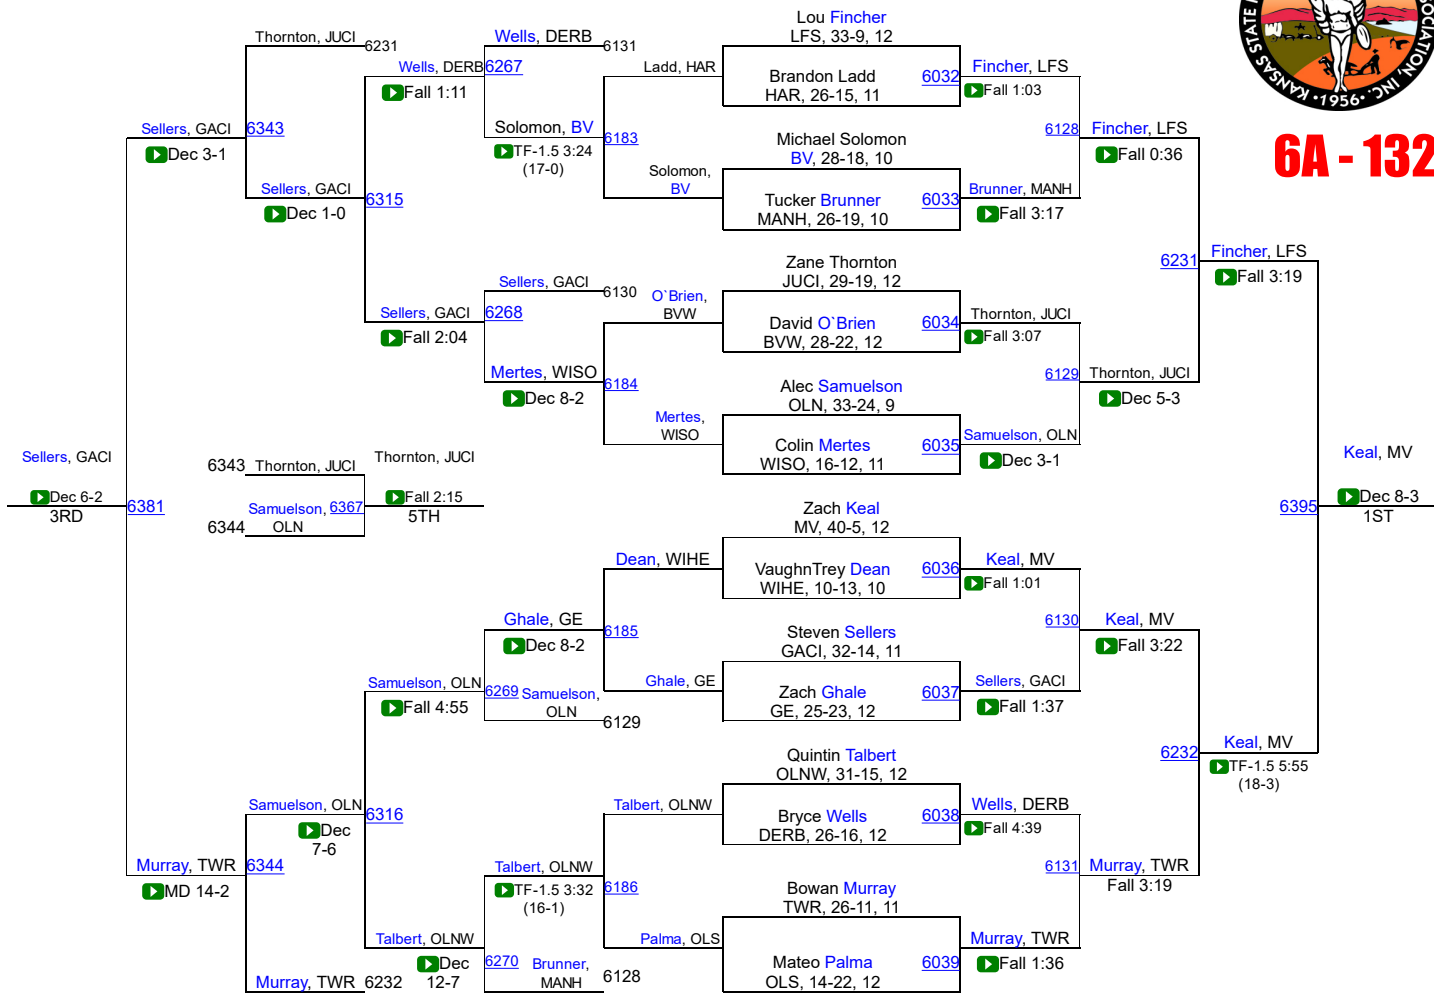

KSHSAA 6A/5A Championships

6A - 132