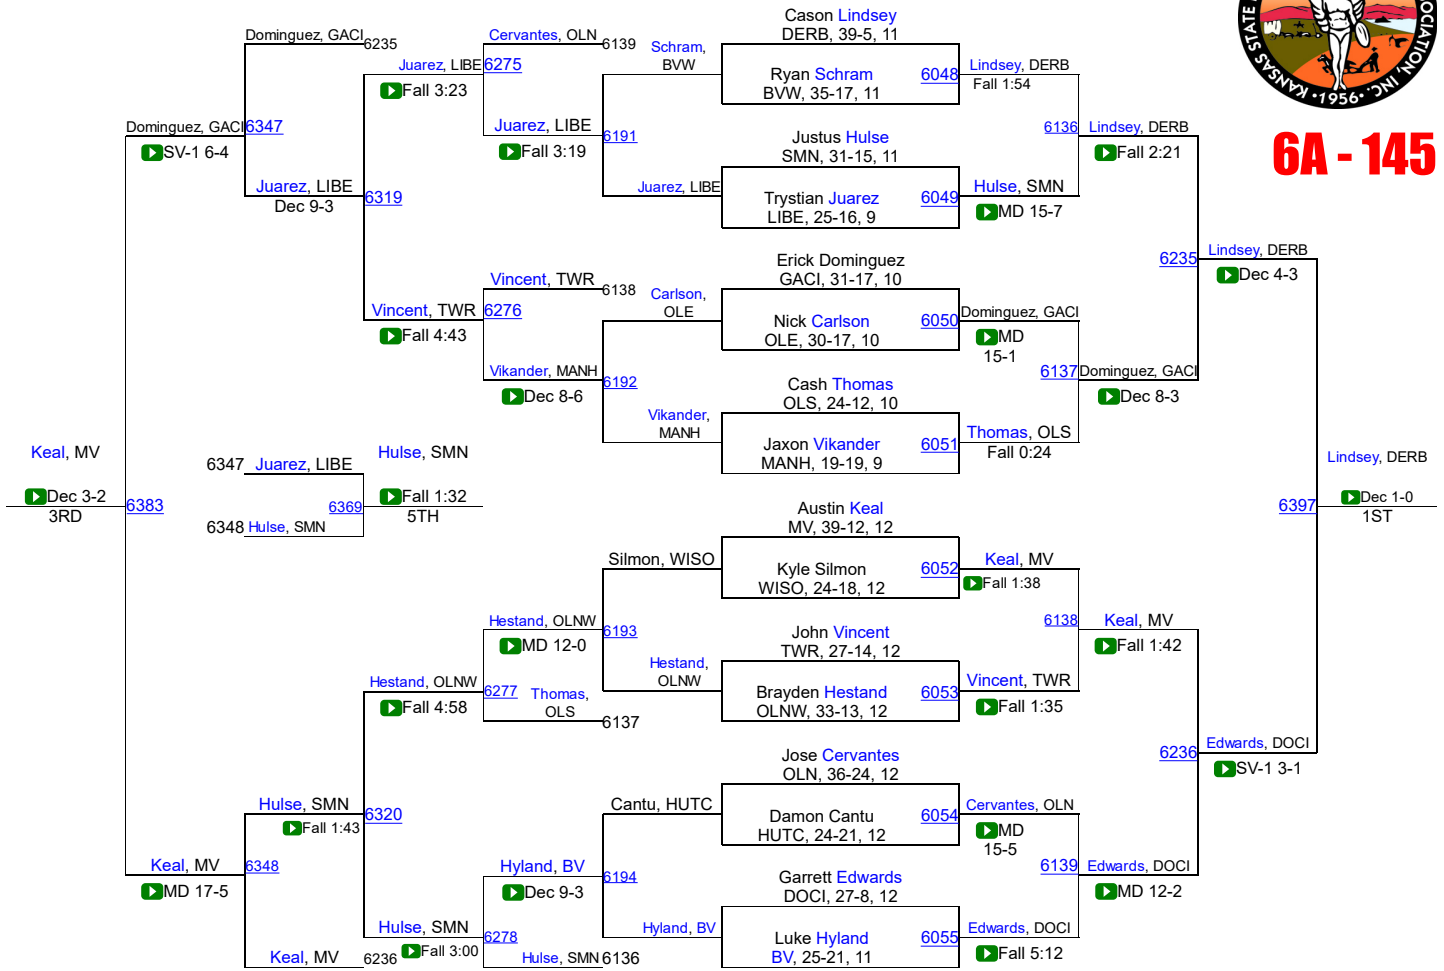

KSHSAA 6A/5A Championships

6A - 132

KSHSAA 6A/5A Championships

6A - 138

KSHSAA 6A/5A Championships

6A - 145

KSHSAA 6A/5A Championships

6A - 152