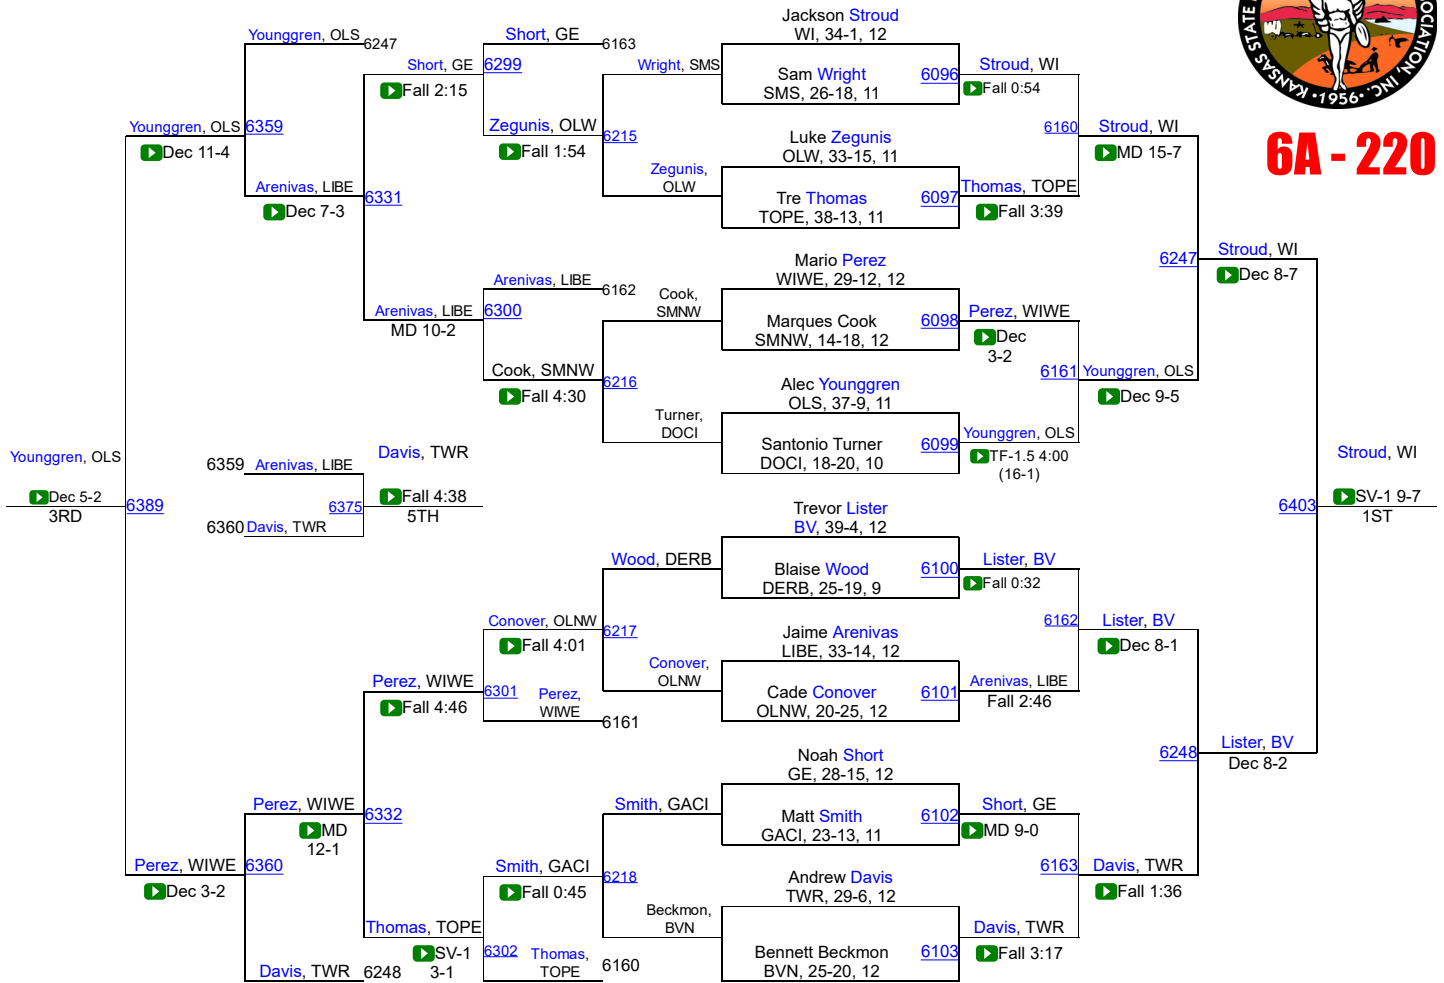

KSHSAA 6A/5A Championships

6A - 220