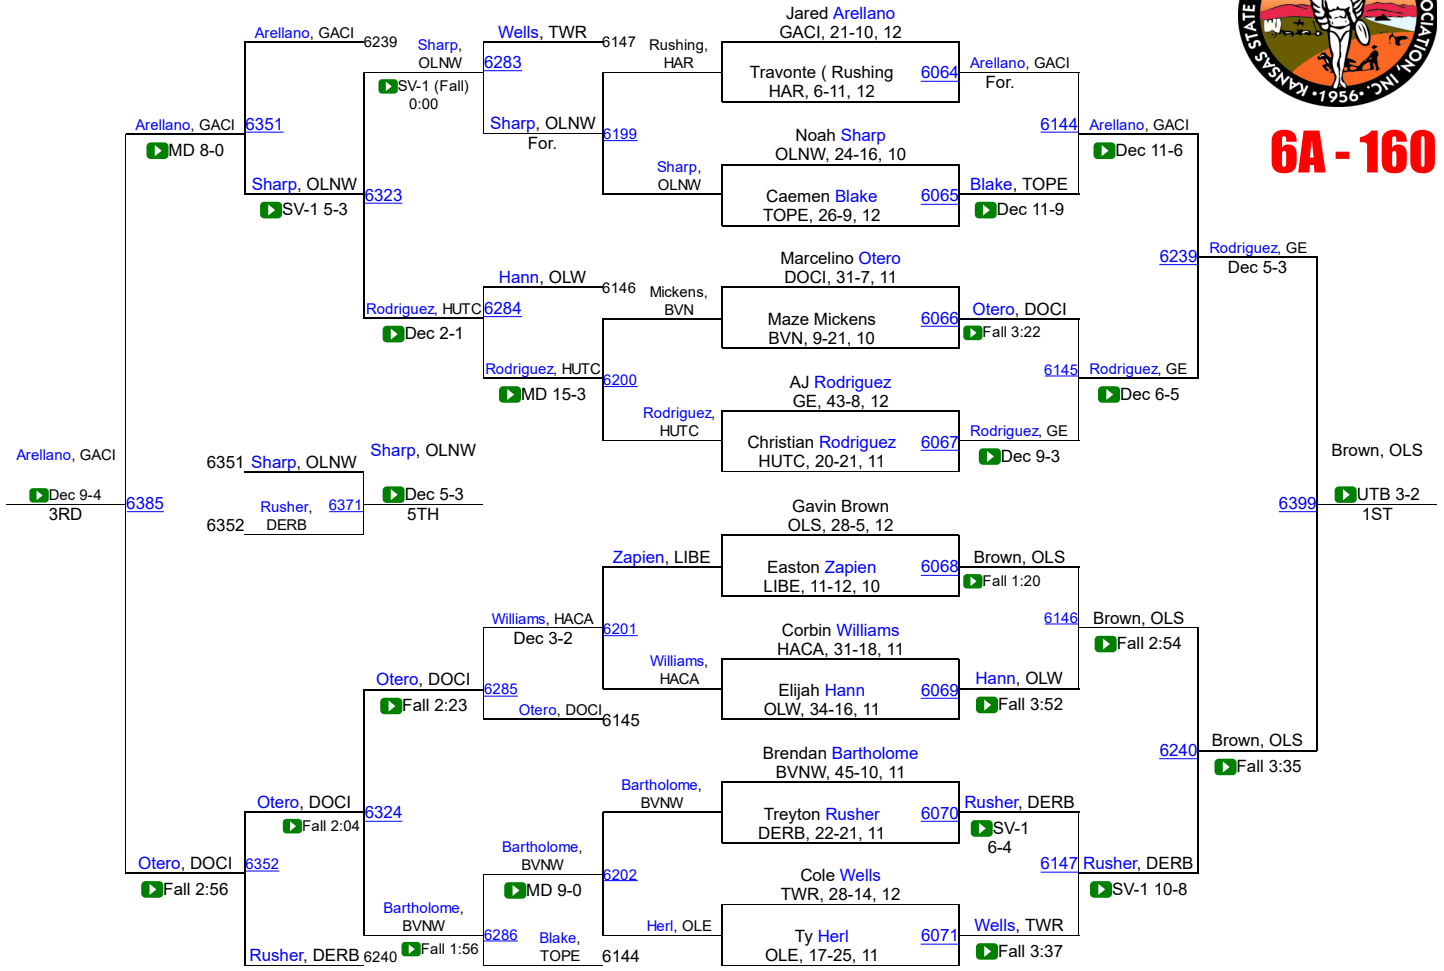

KSHSAA 6A/5A Championships

6A - 160