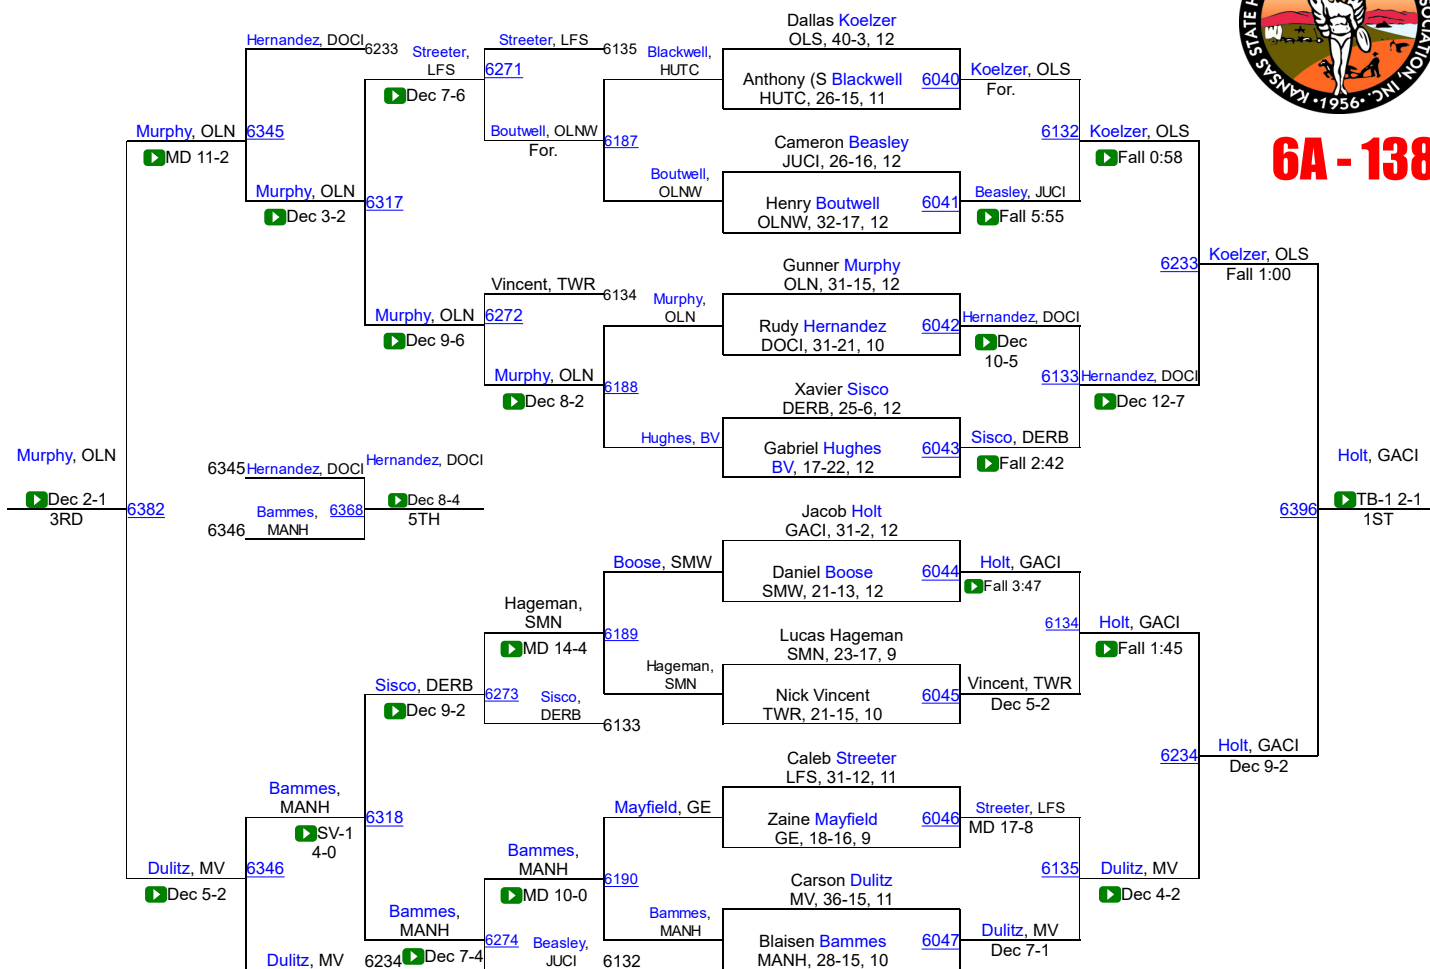

KSHSAA 6A/5A Championships

6A - 132

KSHSAA 6A/5A Championships

6A - 138

KSHSAA 6A/5A Championships

6A - 145

KSHSAA 6A/5A Championships

6A - 152