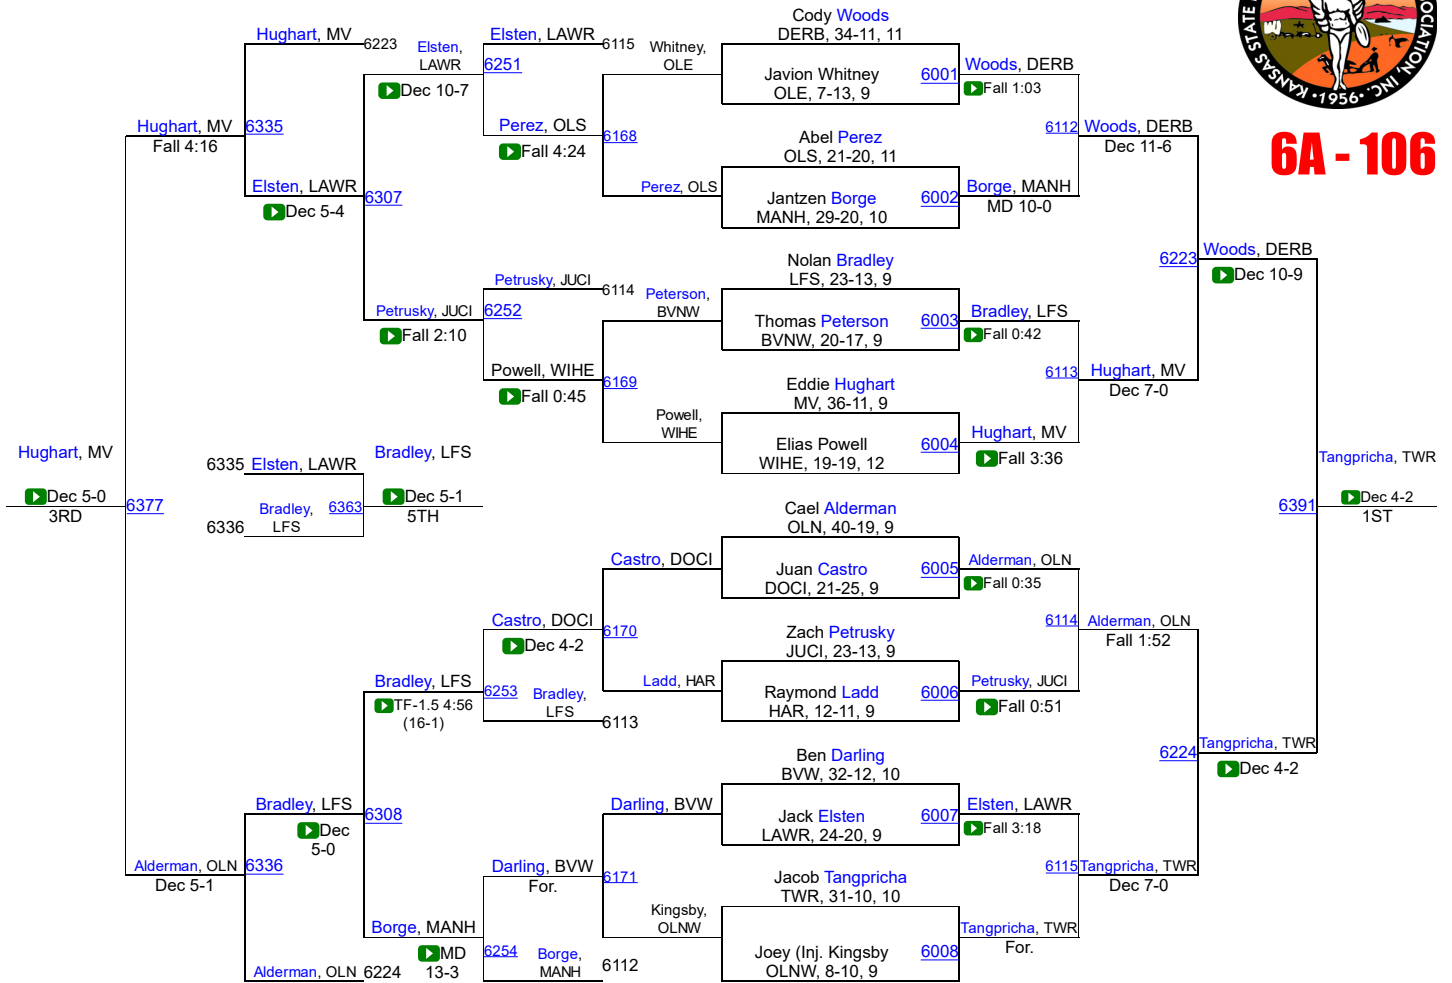

2020 6A Team Scores

1	Mill Valley	161.5
2	Topeka-Washburn Rural	148.0
3	Dodge City	132.0
4	Garden City	124.5
5	Derby	121.5
6	Olathe North	109.0
7	Olathe South	106.5
8	Manhattan	95.0
9	Gardner Edgerton	63.0
10	Wichita-West	58.0
11	Olathe Northwest	47.0
12	Junction City	45.0
13	Liberal	44.0
14	Lawrence-Free State	43.0
15	Hutchinson	42.5
16	Haysville-Campus	41.0
16	Wichita-South	41.0
18	Blue Valley	39.5
19	Blue Valley Northwest	39.0
20	Blue Valley West	29.0
21	Lawrence	28.0
22	Wichita-North	25.0
23	Shawnee Mission North	21.0
24	Wichita-Heights	20.0
25	Shawnee Mission East	16.5
26	Olathe West	14.0
27	Wichita-Southeast	13.0
28	Olathe East	12.0
28	Shawnee Mission West	12.0
30	JC Harmon	10.0
31	Blue Valley North	8.0
32	Topeka	7.0
33	Shawnee Mission Northwest	5.0
34	Shawnee Mission South	0.0
34	Wichita-East	0.0

KSHSAA 6A/5A Championships

6A - 106

KSHSAA 6A/5A Championships

6A - 113

KSHSAA 6A/5A Championships

6A - 120

KSHSAA 6A/5A Championships

6A - 126