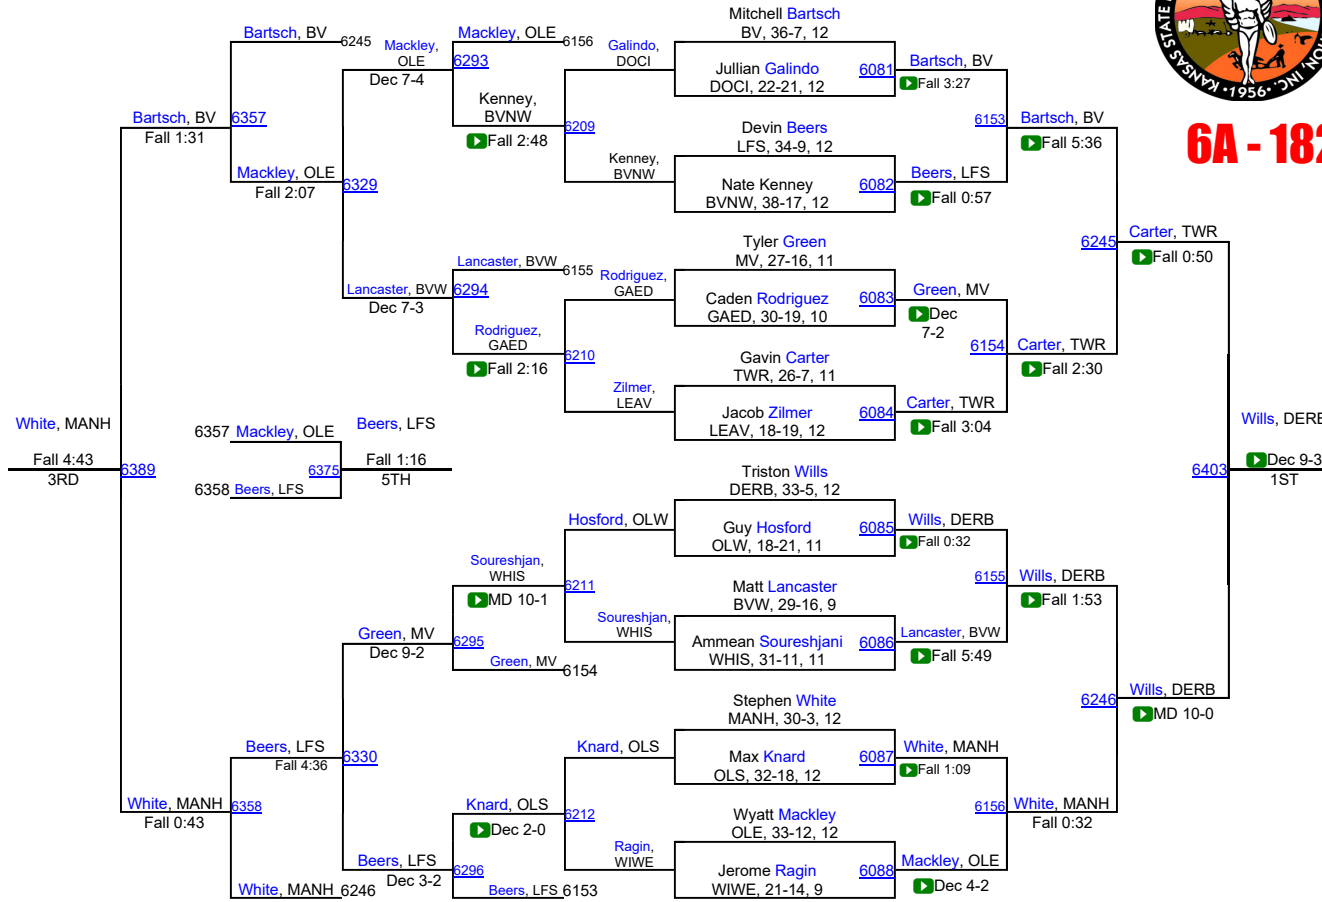

KSHSAA 6A/5A Championships

6A - 182