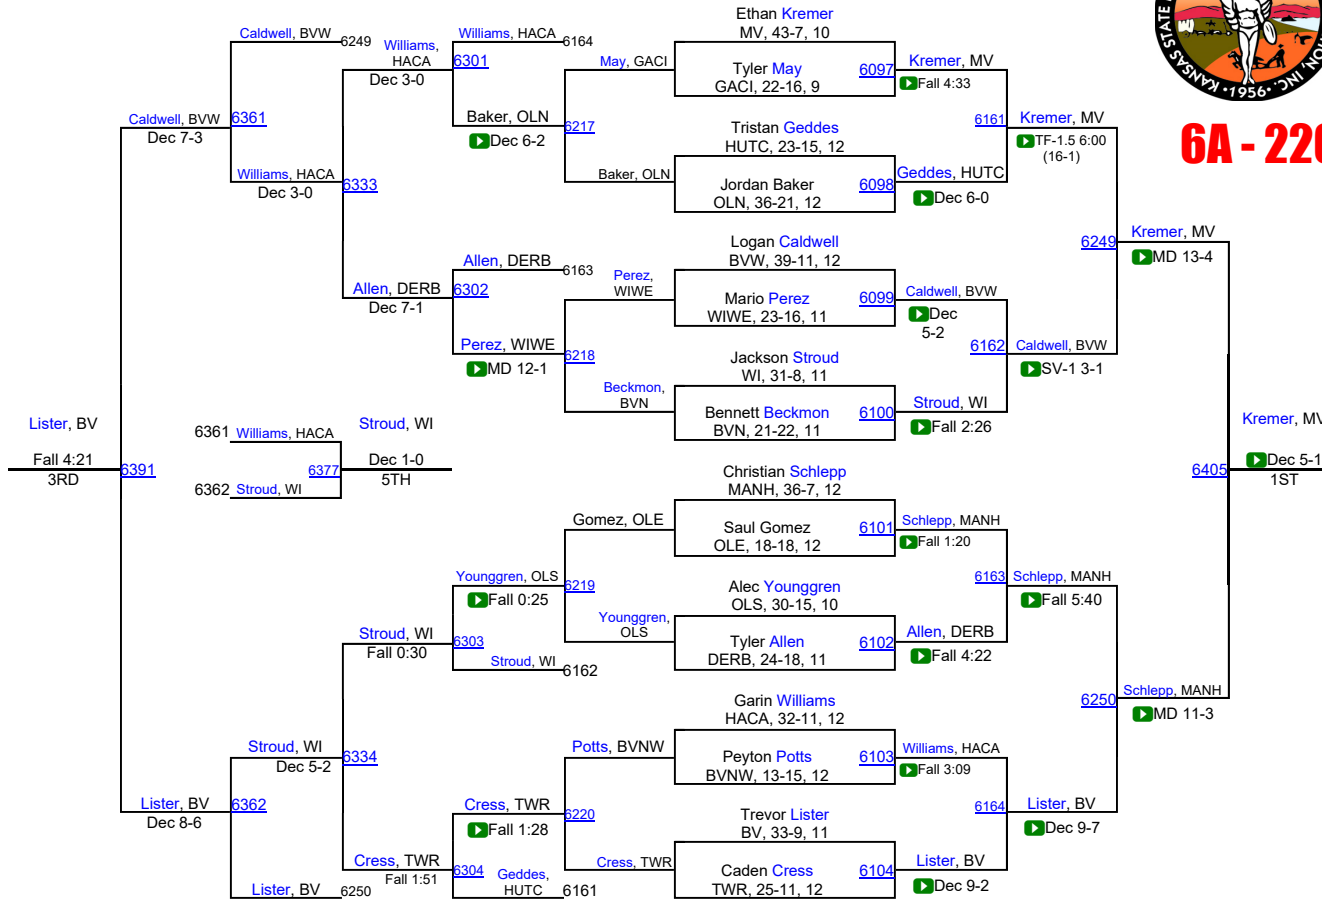

KSHSAA 6A/5A Championships

6A - 220