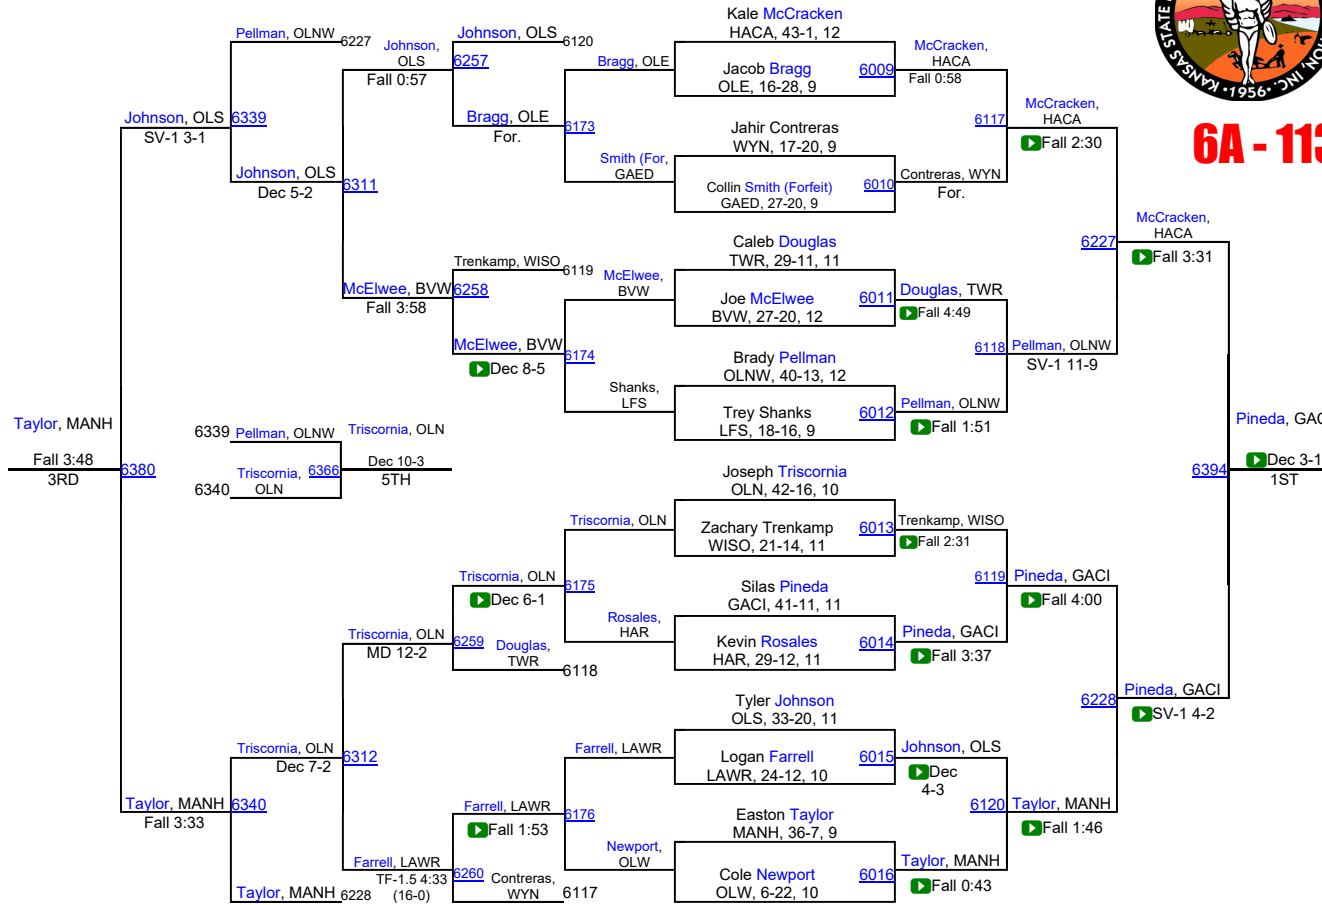

KSHSAA 6A/5A Championships

6A - 113