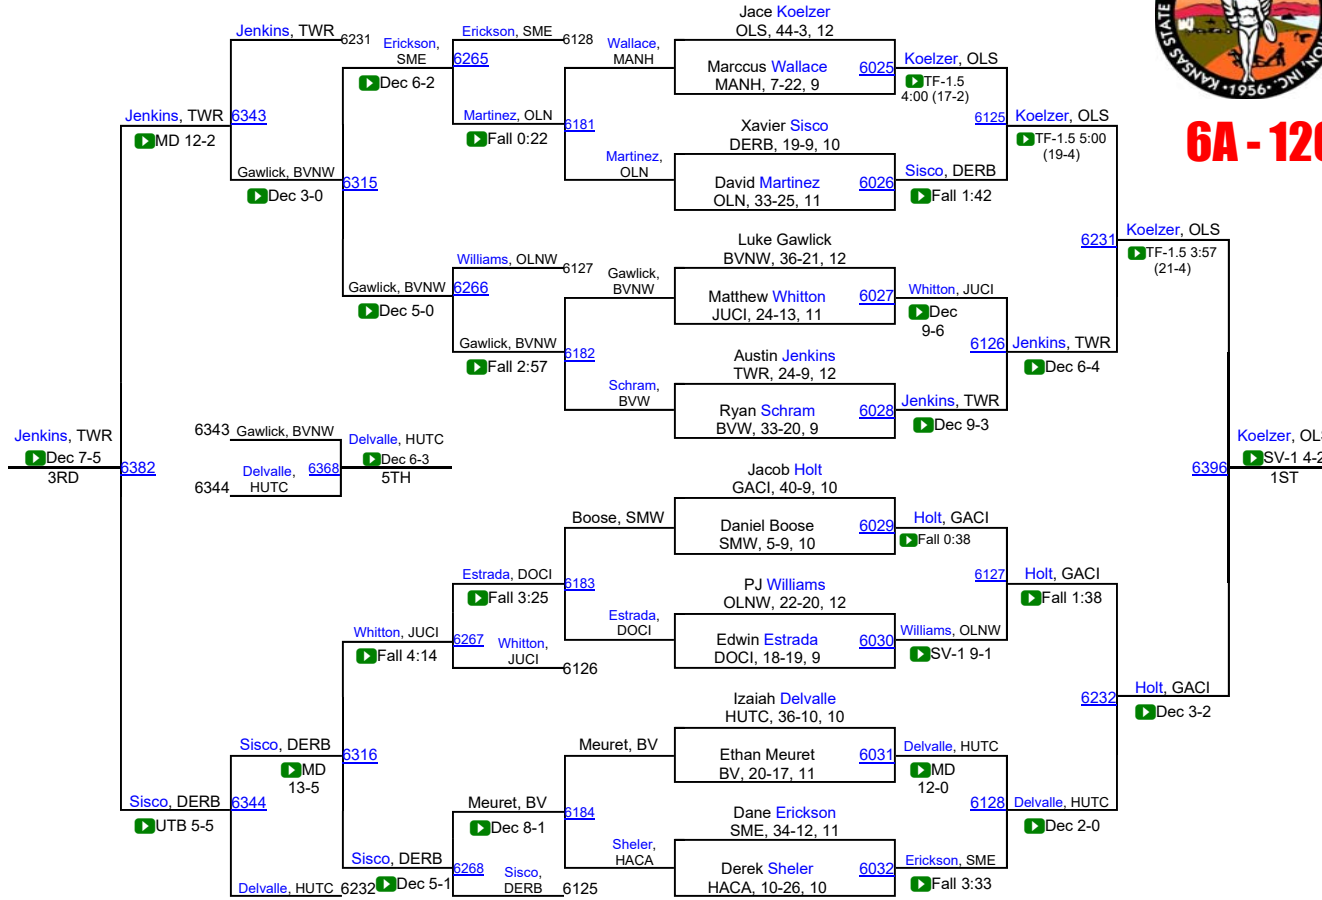

25	SM West	12.0
26	KC Harmon	9.0
27	Olathe East	7.0
27	Topeka	7.0
29	SM North	5.0
29	Wichita-East	5.0
31	SM South	0.0

2018 KSHSAA 6A/5A Championships

6A - 106

2018 KSHSAA 6A/5A Championships

6A - 113

2018 KSHSAA 6A/5A Championships

6A - 120

2018 KSHSAA 6A/5A Championships

6A - 126

2018 KSHSAA 6A/5A Championships

6A - 132

2018 KSHSAA 6A/5A Championships

6A - 138

2018 KSHSAA 6A/5A Championships