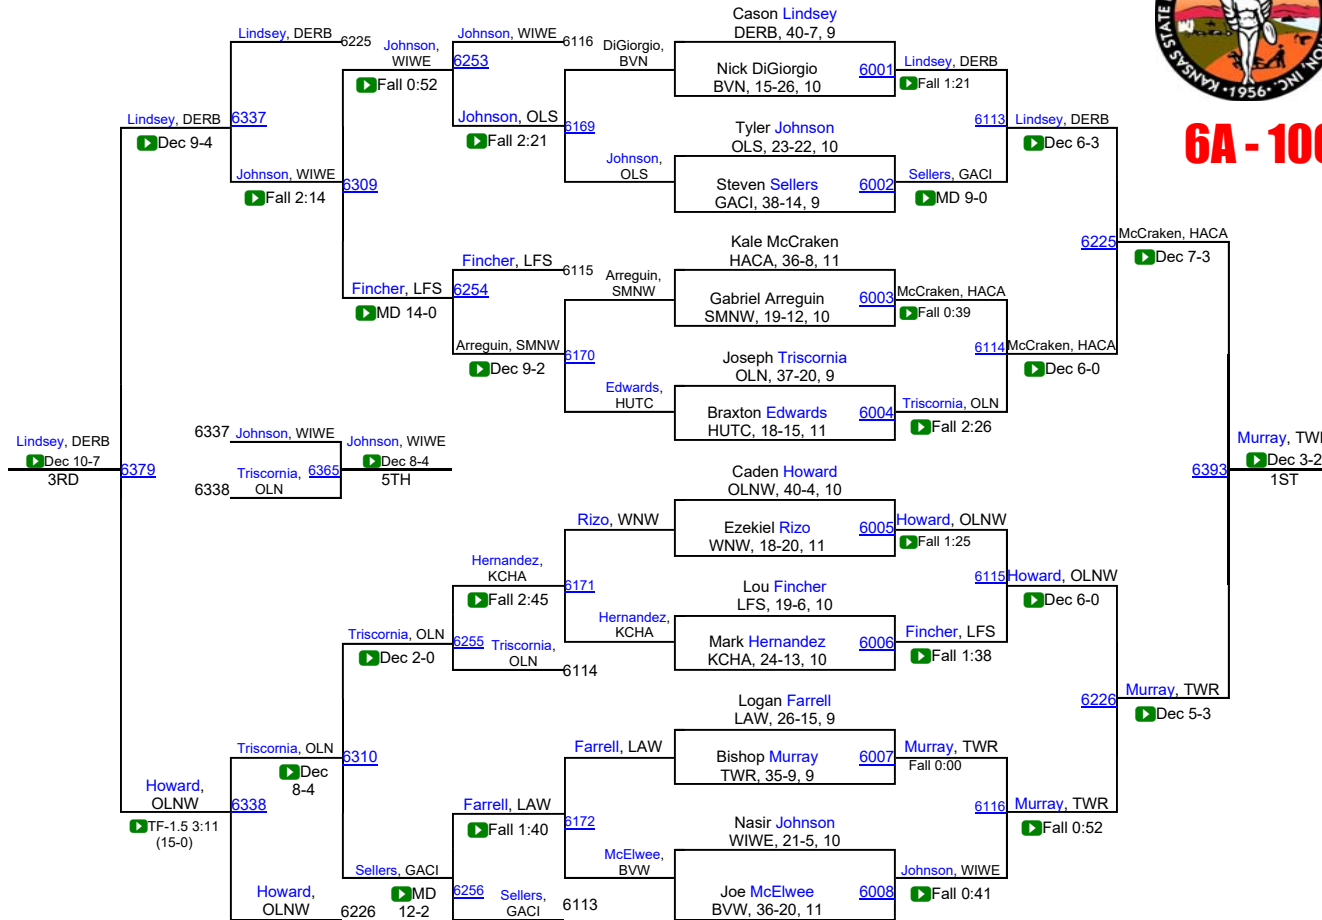

2018 6A Team Scores

6A Team Scores		
1	Olathe North	151.0
2	Topeka-Washburn Rural	149.5
3	Manhattan	142.5
4	Derby	140.5
5	Garden City	116.0
6	Wichita-South	111.0
7	BV Northwest	91.0
8	Haysville-Campus	89.5
9	Olathe South	88.5
10	Hutchinson	73.0
11	Dodge City	68.0
12	Gardner Edgerton	60.5
13	OL Northwest	57.5
14	Lawrence-Free State	53.0
15	Junction City	41.0
16	Wichita-Northwest	37.0
17	Blue Valley	36.0
18	SM Northwest	31.5
19	Lawrence	29.0
20	Wichita-Southeast	22.0
21	SM East	20.0
22	Wichita-West	19.0
23	BV West	16.0
24	BV North	13.0

25	SM West	12.0
26	KC Harmon	9.0
27	Olathe East	7.0
27	Topeka	7.0
29	SM North	5.0
29	Wichita-East	5.0
31	SM South	0.0

2018 KSHSAA 6A/5A Championships

6A - 106

2018 KSHSAA 6A/5A Championships

6A - 113

2018 KSHSAA 6A/5A Championships