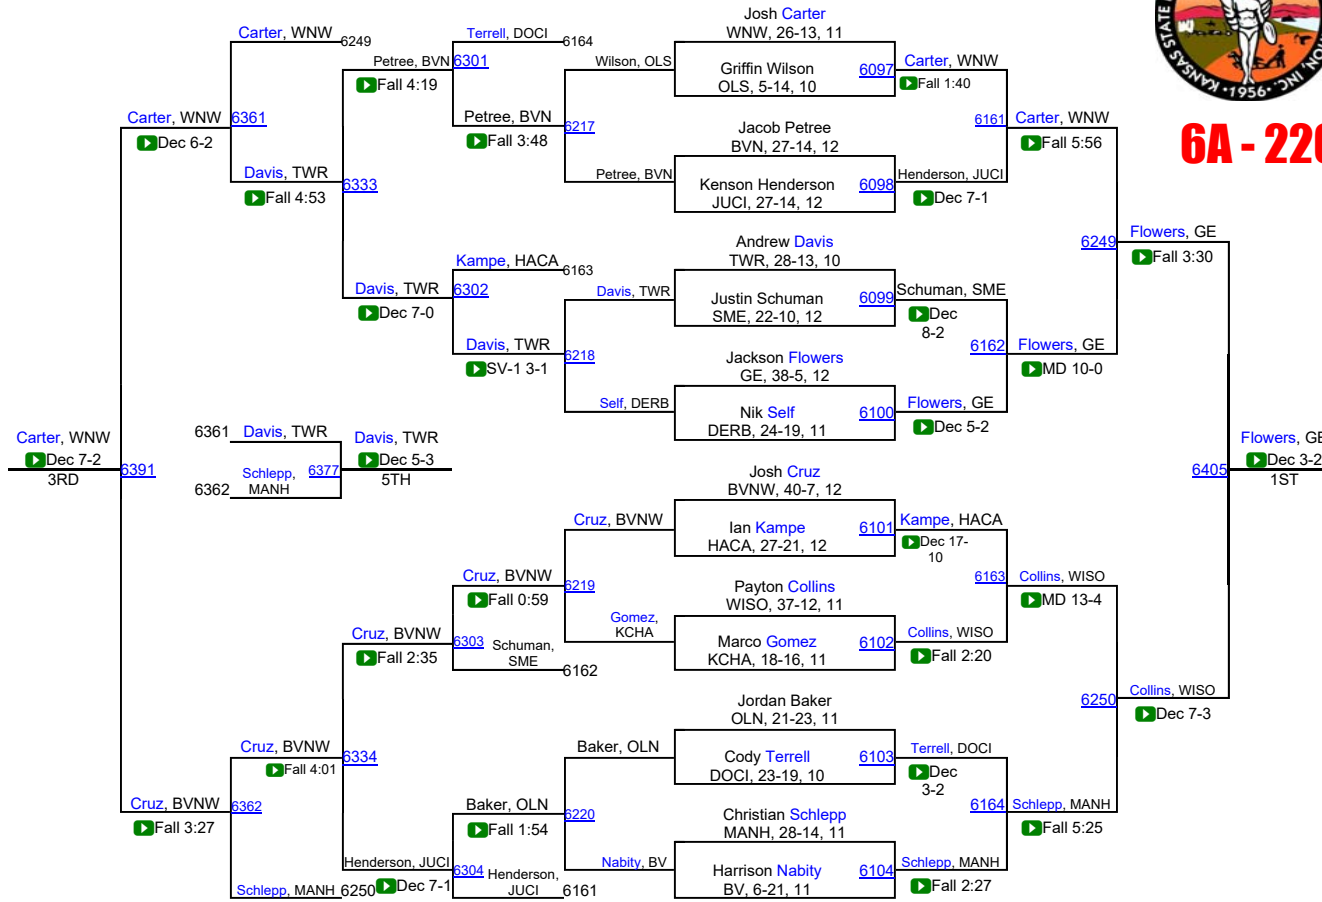

6A-182

2018 KSHSAA 6A/5A Championships

6A - 195

2018 KSHSAA 6A/5A Championships

6A - 220

2018 KSHSAA 6A/5A Championships

6A - 285