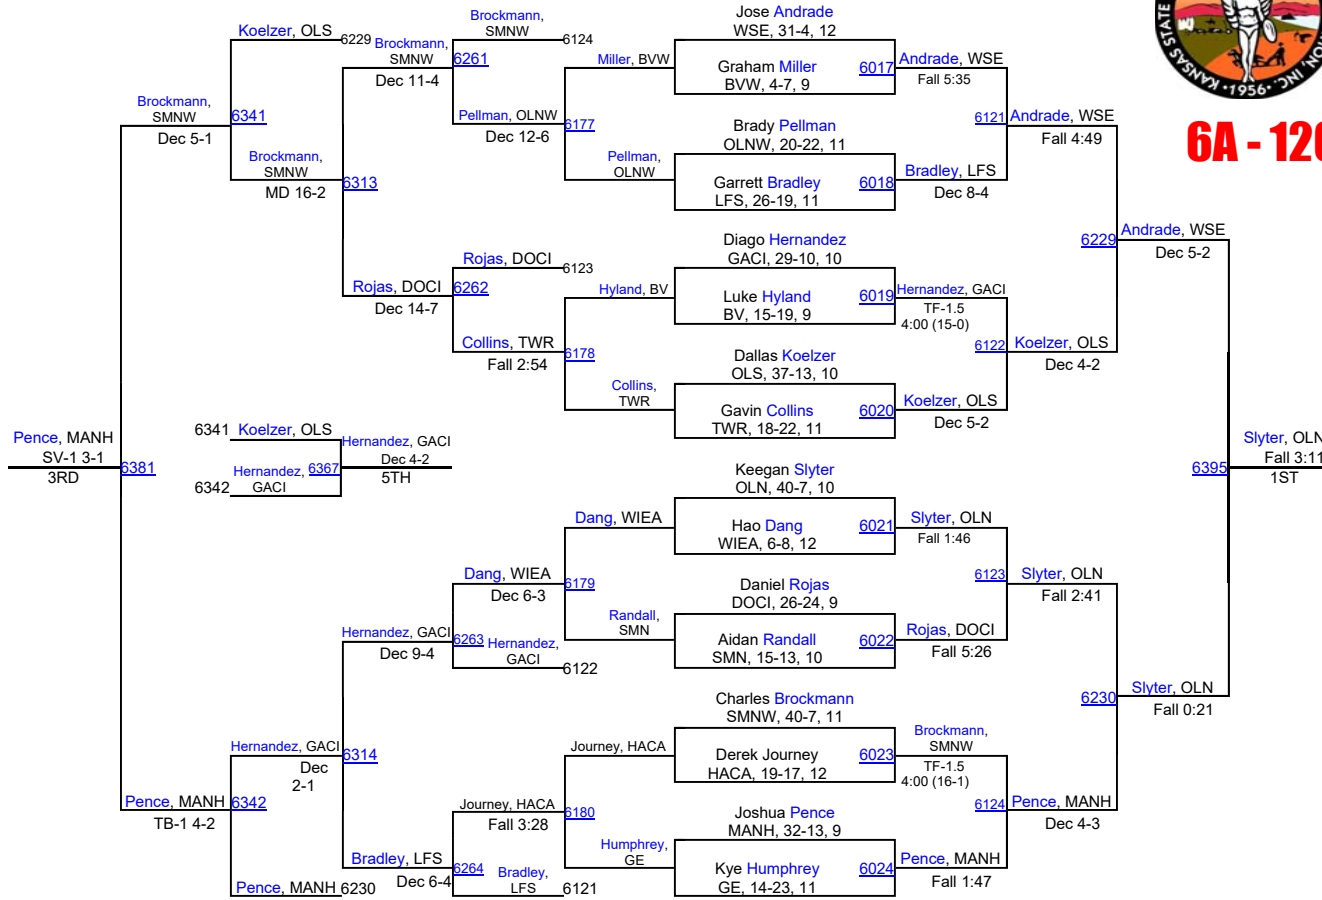

2018 KSHSAA 6A/5A Championships

6A - 120