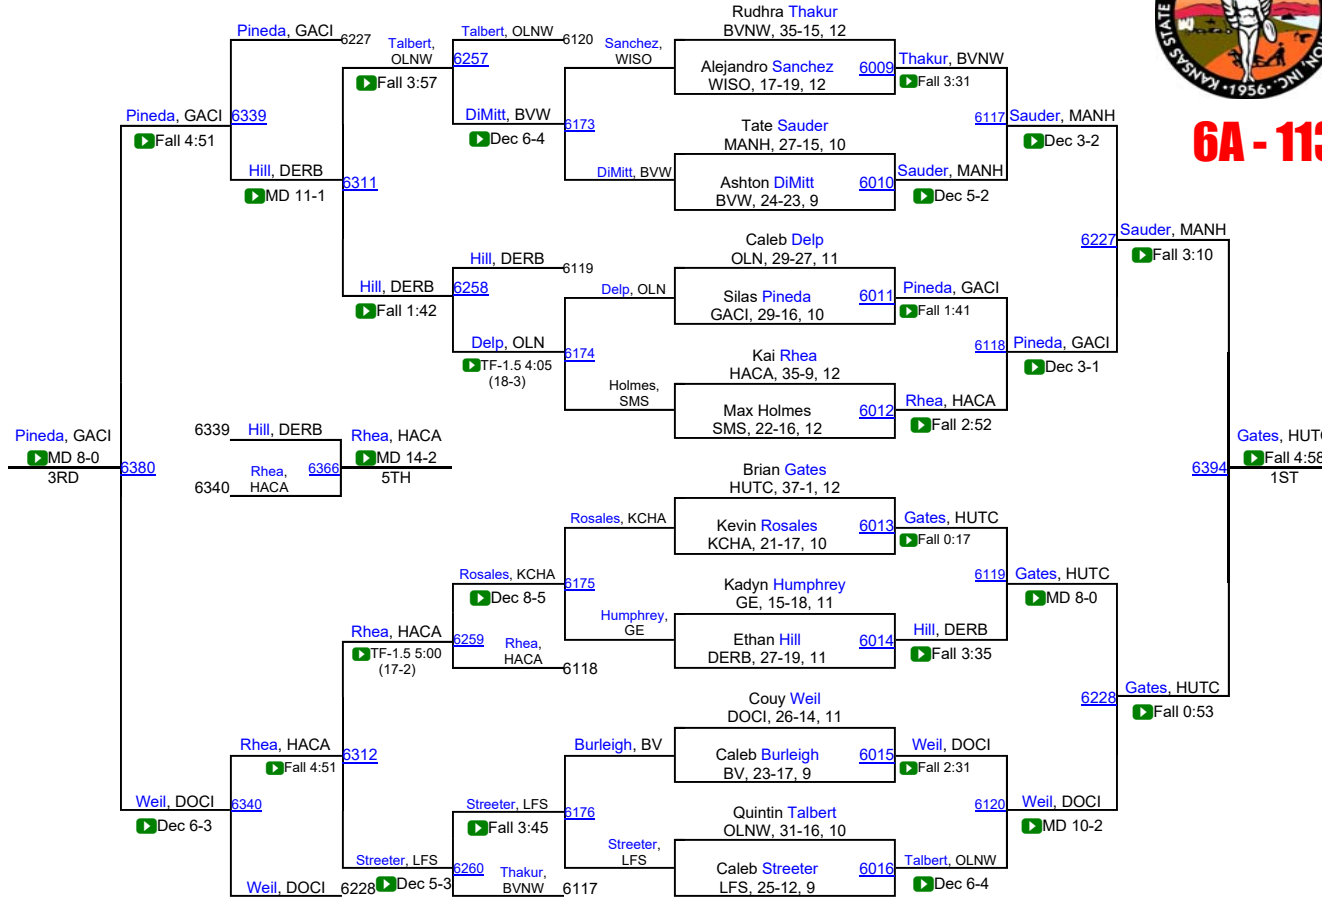

25	SM West	12.0
26	KC Harmon	9.0
27	Olathe East	7.0
27	Topeka	7.0
29	SM North	5.0
29	Wichita-East	5.0
31	SM South	0.0

2018 KSHSAA 6A/5A Championships

6A - 106

2018 KSHSAA 6A/5A Championships

6A - 113

2018 KSHSAA 6A/5A Championships

6A - 120

2018 KSHSAA 6A/5A Championships

6A - 126

2018 KSHSAA 6A/5A Championships

6A - 132

2018 KSHSAA 6A/5A Championships

6A - 138

2018 KSHSAA 6A/5A Championships