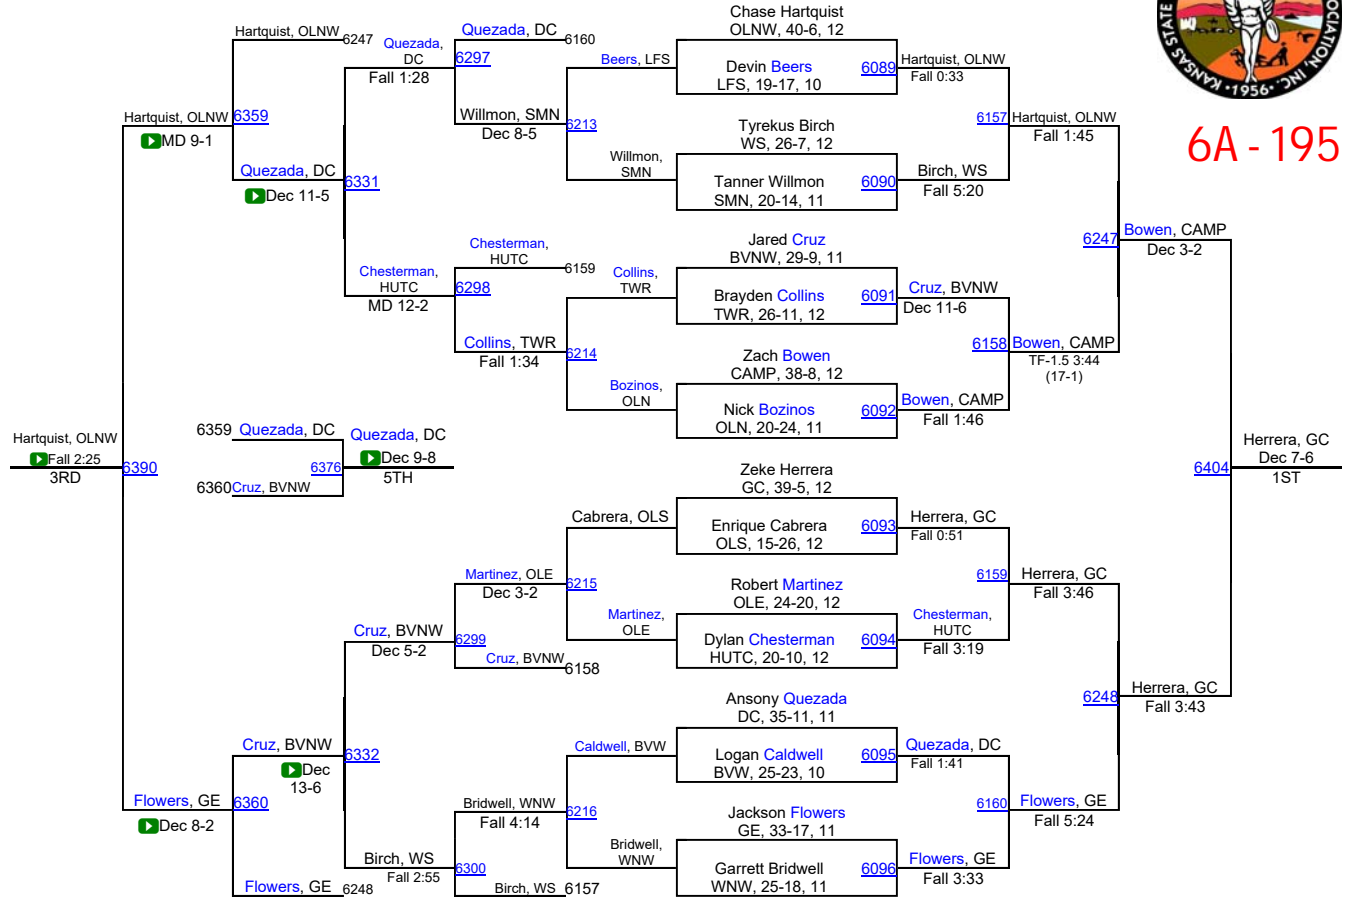

2017 KSHSAA 6A/5A Championships

6A - 195