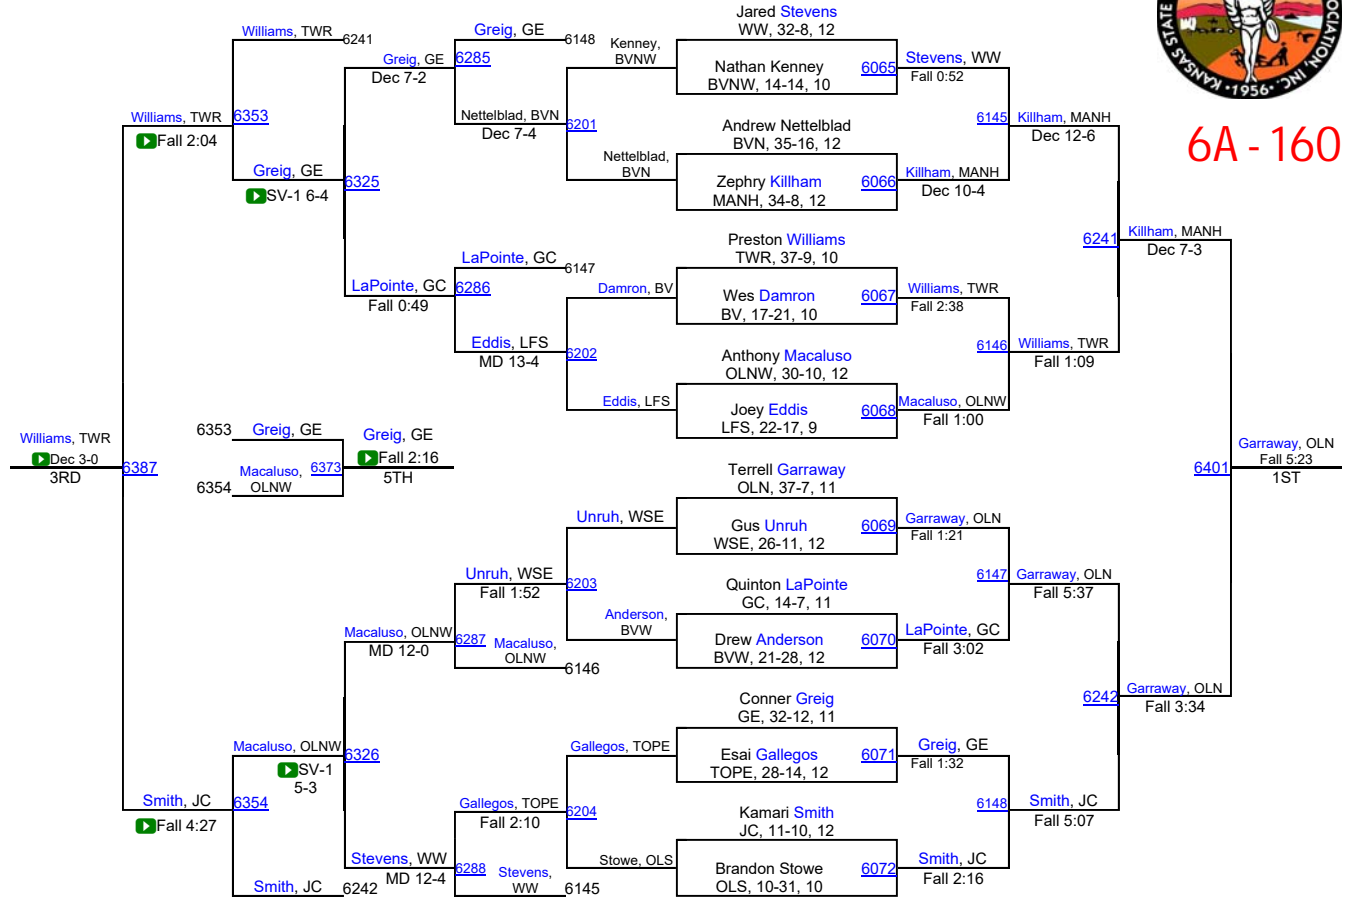

2017 KSHSAA 6A/5A Championships

6A - 160