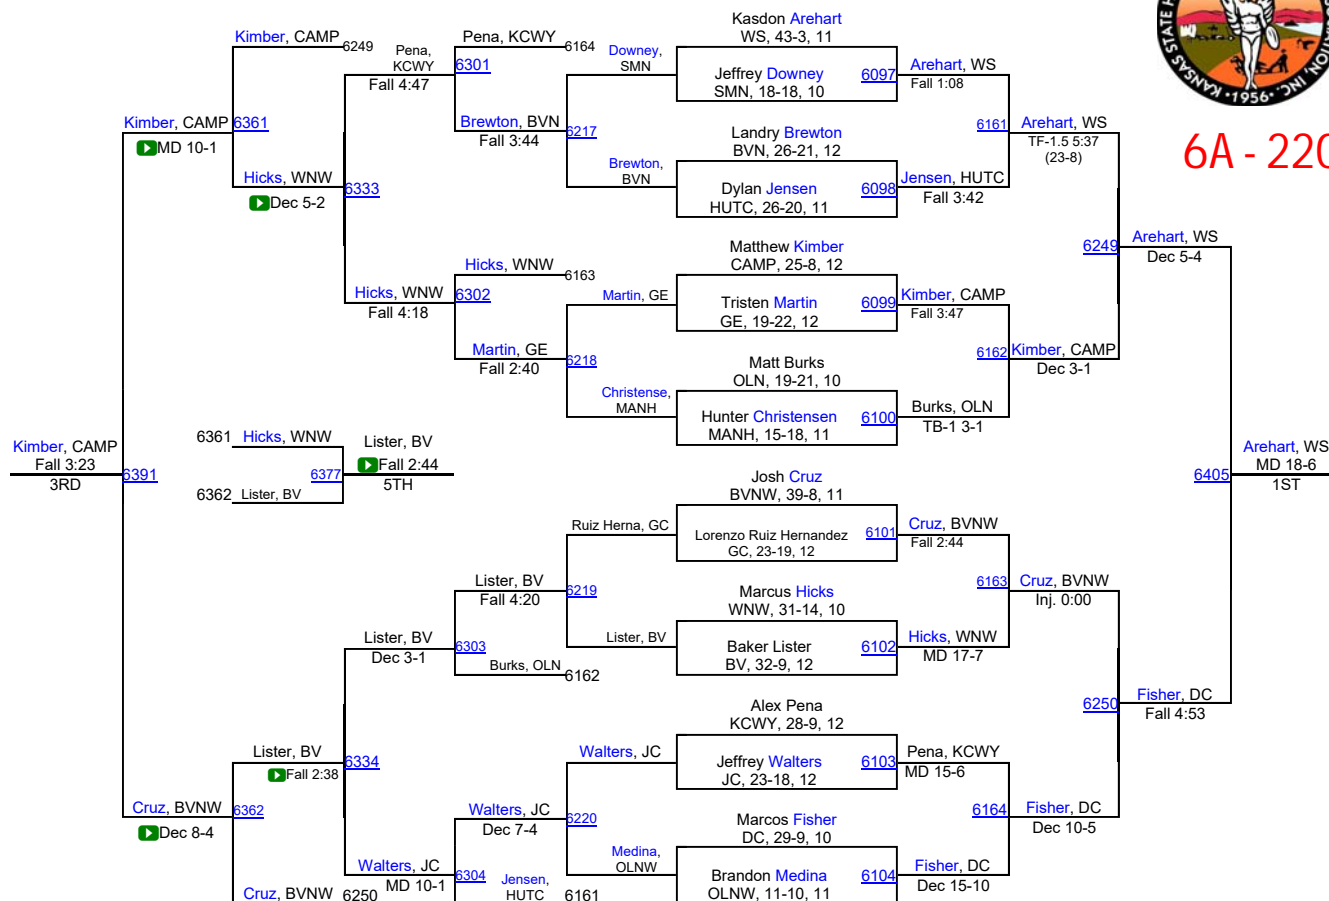

2017 KSHSAA 6A/5A Championships

6A - 220