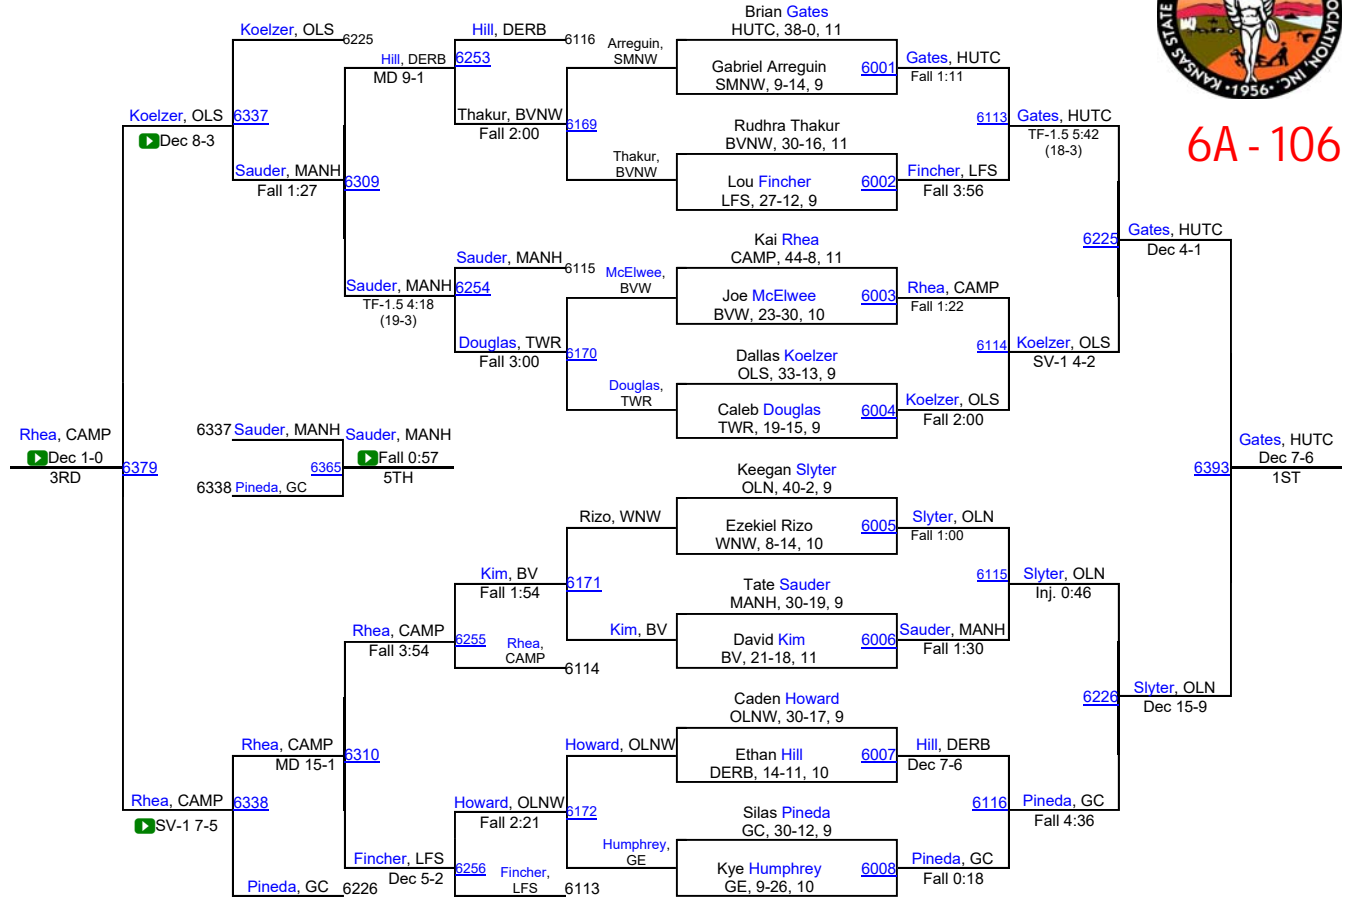

2017 Team Scores

6A

1.	Manhattan	170.0
2.	Haysville-Campus	148.5
3.	Garden City	147.5
4.	Olathe North	142.5
5.	Derby	130.0
6.	Dodge City	103.0
7.	Topeka-Washburn Rural	88.0
8.	Wichita-South	87.5
9.	Olathe South	69.0
9.	Wichita-Northwest	69.0
11.	Junction City	67.0
12.	Gardner Edgerton	59.0
13.	BV Northwest	56.0
14.	Olathe NW	53.0
15.	Lawrence-Free State	50.0
16.	Hutchinson	45.5
17.	Lawrence High	41.0
18.	Blue Valley	36.5
19.	Wichita-West	31.0
20.	SM Northwest	23.0
21.	SM East	19.0
22.	KC Wyandotte	18.0
23.	Wichita-Southeast	17.5
24.	BV West	16.0
25.	Wichita-East	13.0
26.	SM South	12.5
27.	BV North	5.0
27.	SM West	5.0
29.	SM North	4.0
29.	Topeka	4.0
31.	Olathe East	2.0

2017 KSHSAA 6A/5A Championships

6A - 106