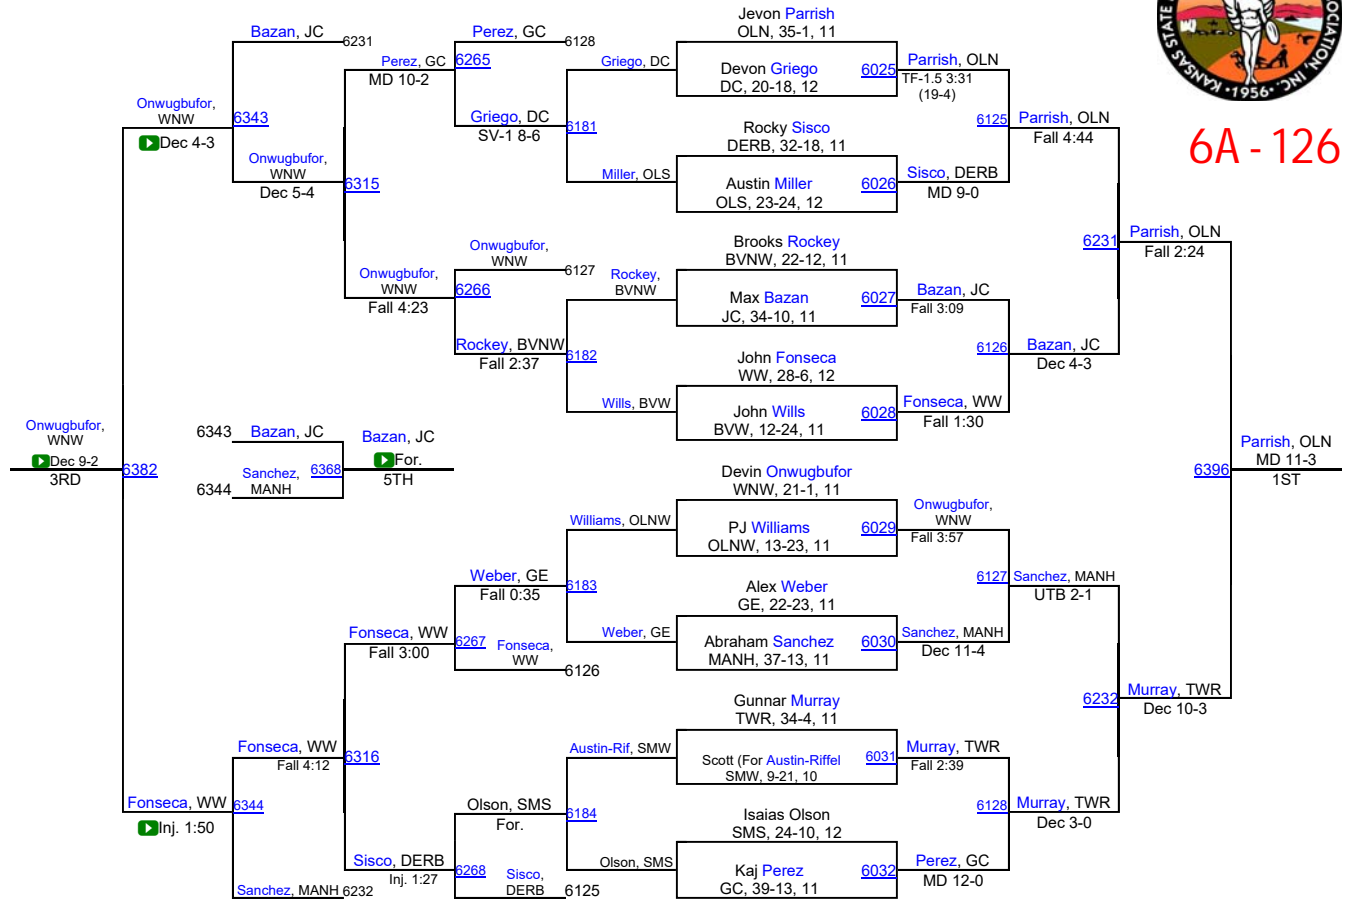

2017 KSHSAA 6A/5A Championships

6A - 126