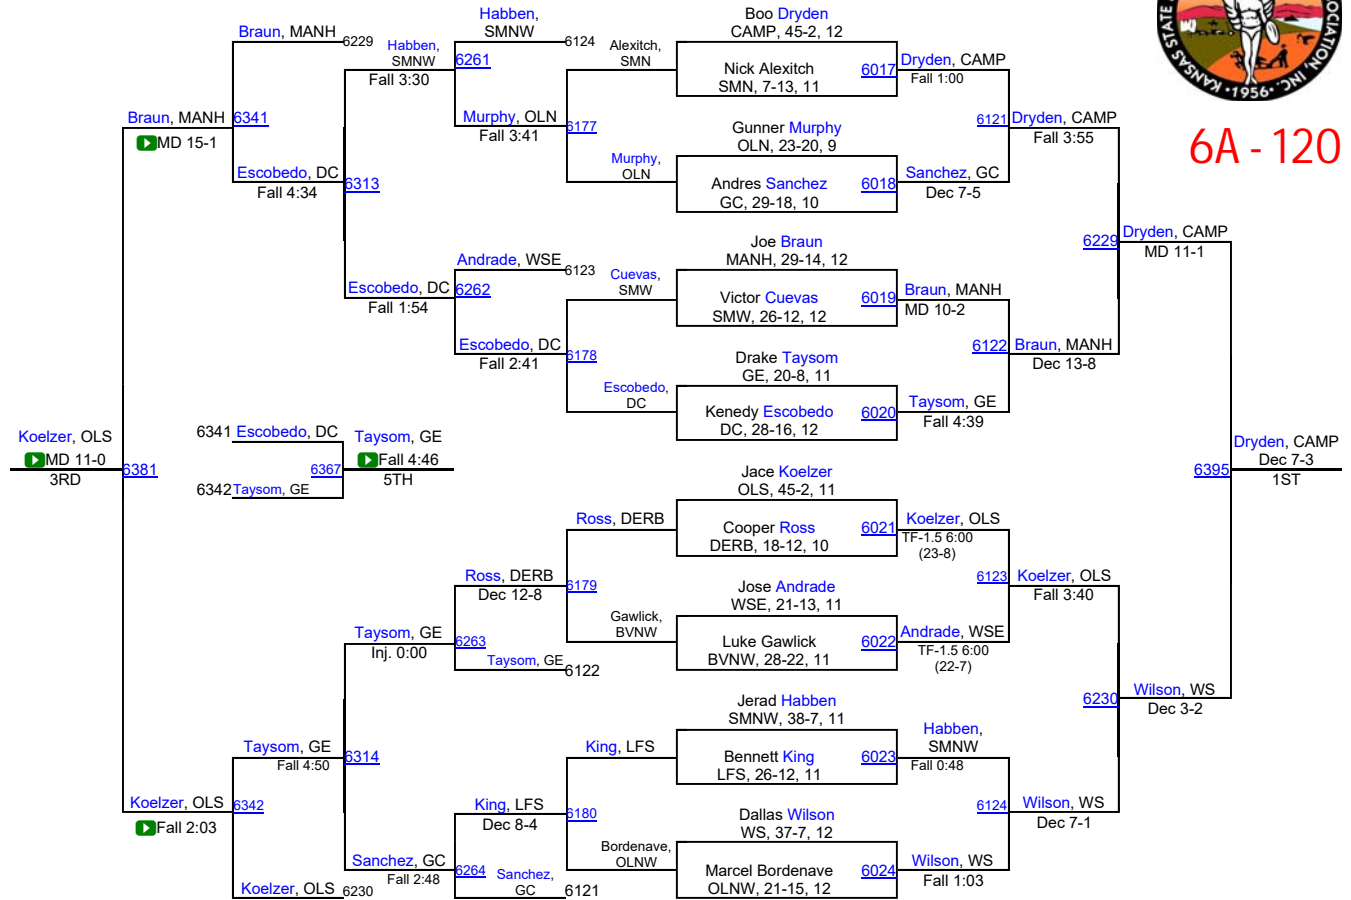

2017 KSHSAA 6A/5A Championships

6A - 120