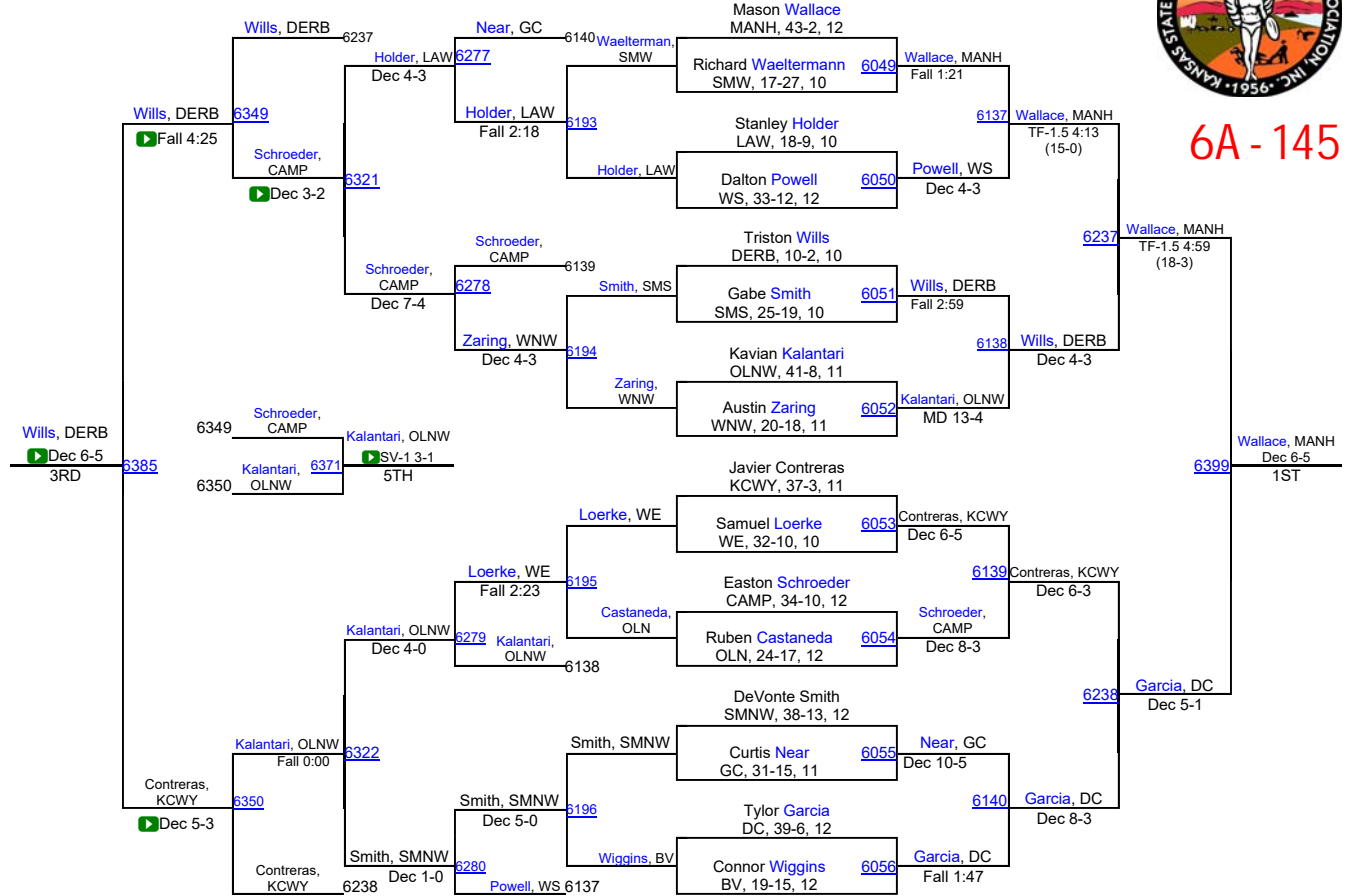

2017 KSHSAA 6A/5A Championships

6A - 145