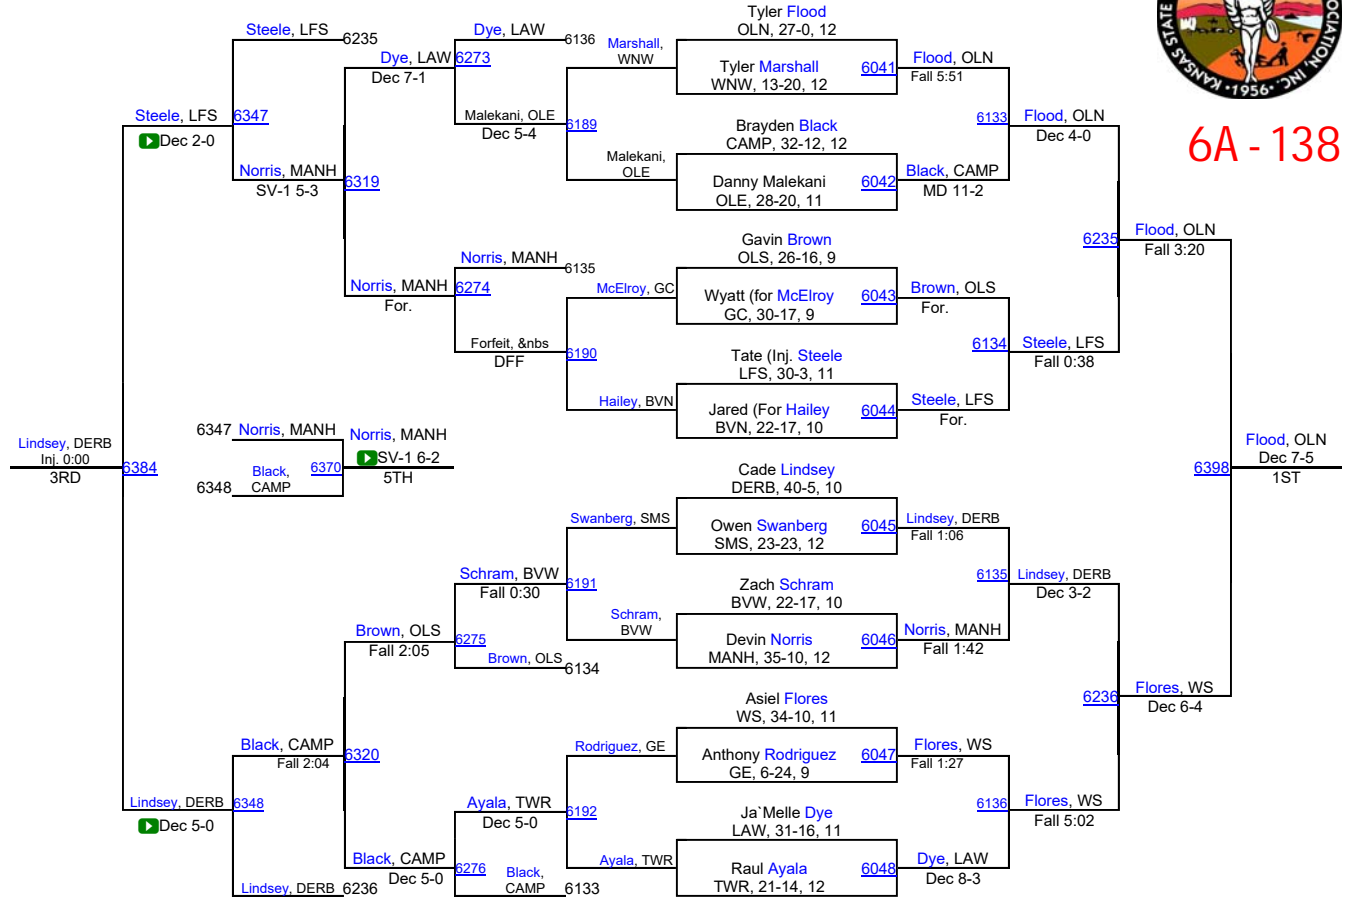

2017 KSHSAA 6A/5A Championships

6A - 138