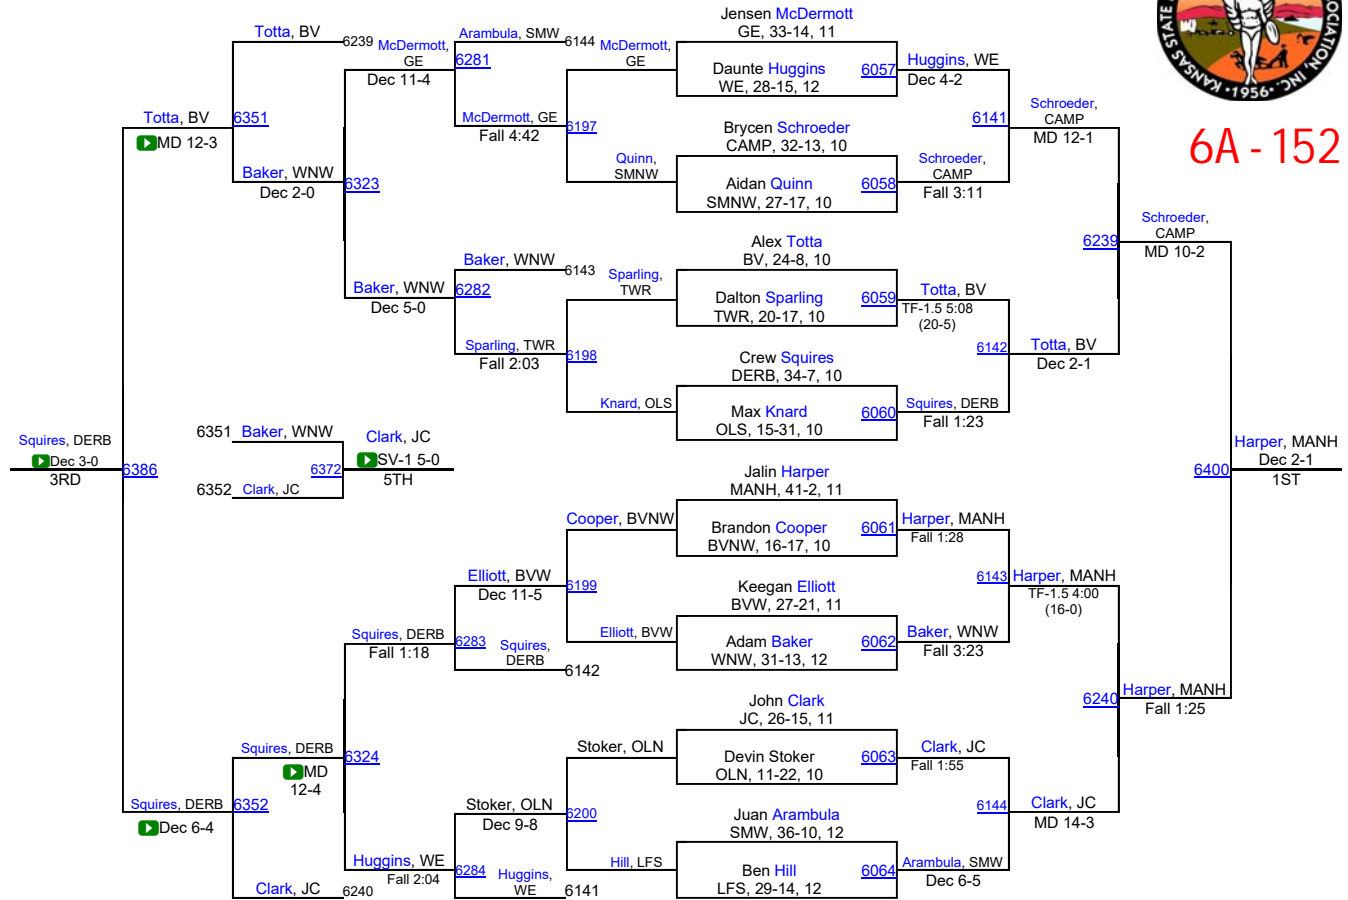

2017 KSHSAA 6A/5A Championships

6A - 152