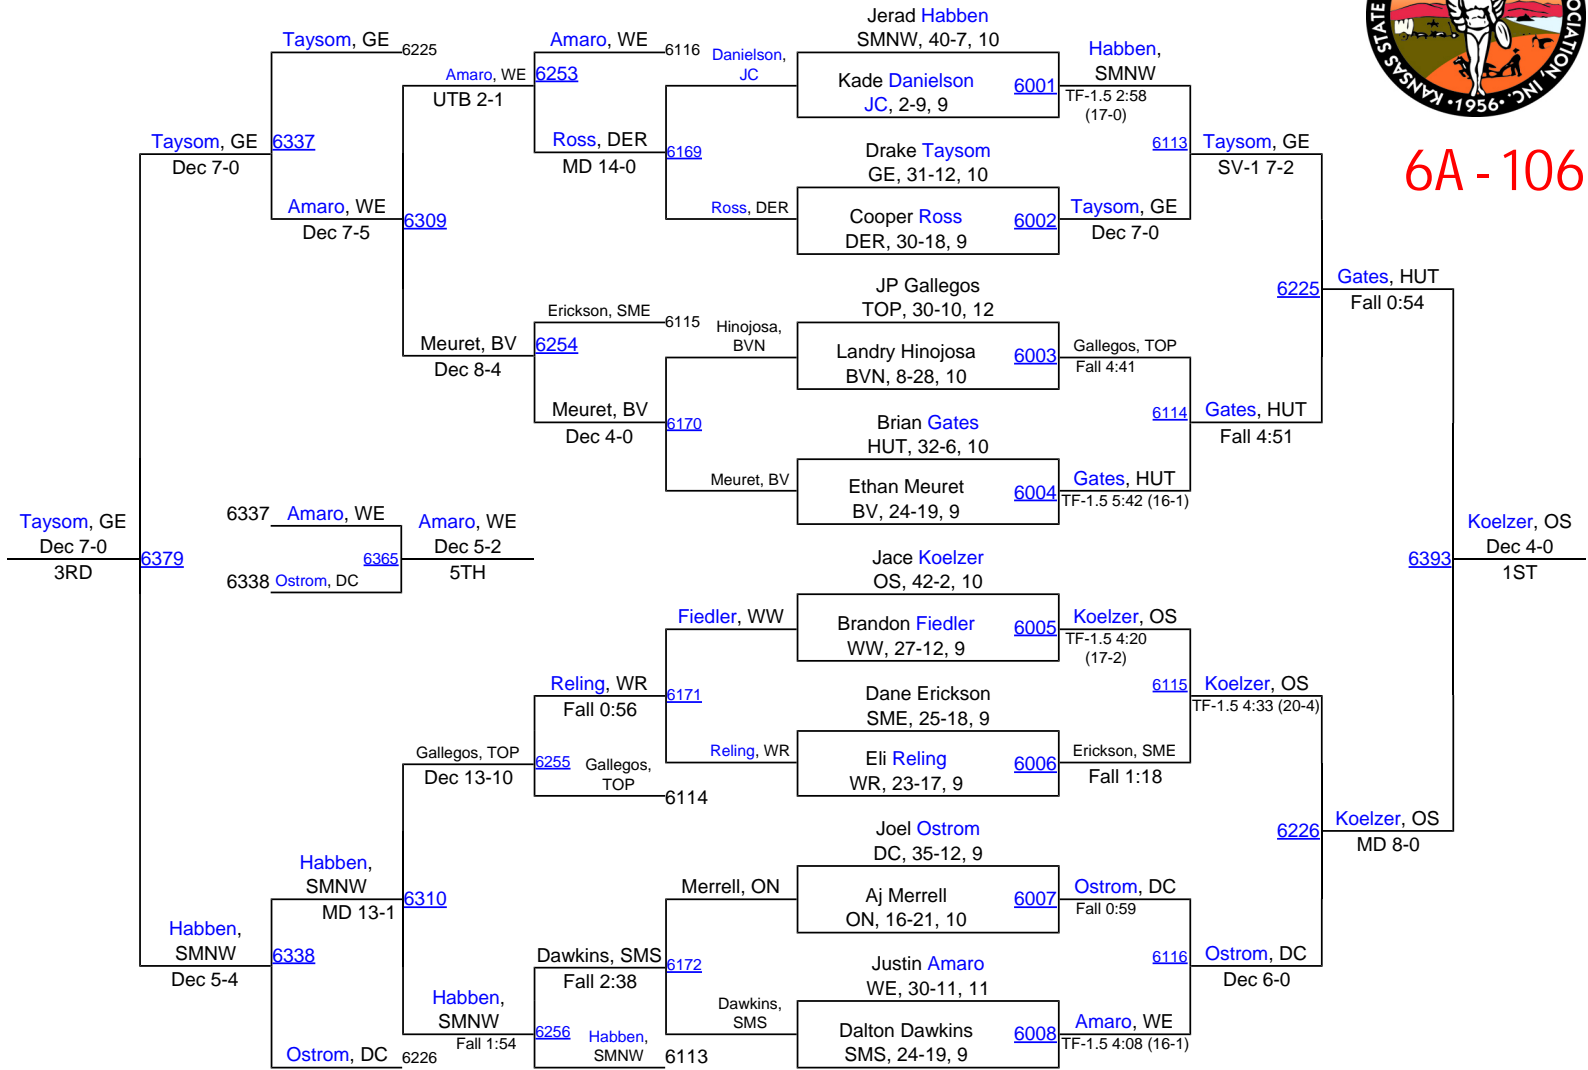

2016 6A Team Scores

1.	Garden City	168.5
2.	Manhattan	141.0
3.	Olathe-North	129.5
4.	Derby	91.0
5.	Dodge City	85.0
6.	Wichita Northwest	84.5
7.	OP-Blue Valley Northwest	82.5
8.	Haysville Campus	72.0
9.	Lawrence-Free State	64.5
9.	OP-Blue Valley	64.5
11.	Wichita South	57.5
12.	Olathe-South	52.5
13.	Gardner-Edgerton	52.0
13.	Topeka Washburn Rural	52.0
15.	Hutchinson	49.5
16.	Junction City	47.5
17.	Olathe-Northwest	47.0
18.	SM-North	45.5
19.	SM-West	39.0
20.	Lawrence	38.0
21.	SM-East	33.0
22.	Wichita West	30.5
23.	SM-Northwest	27.5
24.	Olathe-East	24.0
25.	OP-Blue Valley North	19.0
26.	Wichita East	15.5
27.	Wichita Southeast	14.0
28.	Topeka	13.0
29.	Wichita North	4.0
30.	KC-Wyandotte	3.0
30.	SM-South	3.0
32.	OP-Blue Valley West	0.0

2016 KSHSAA 6A/5A Championships

6A - 106