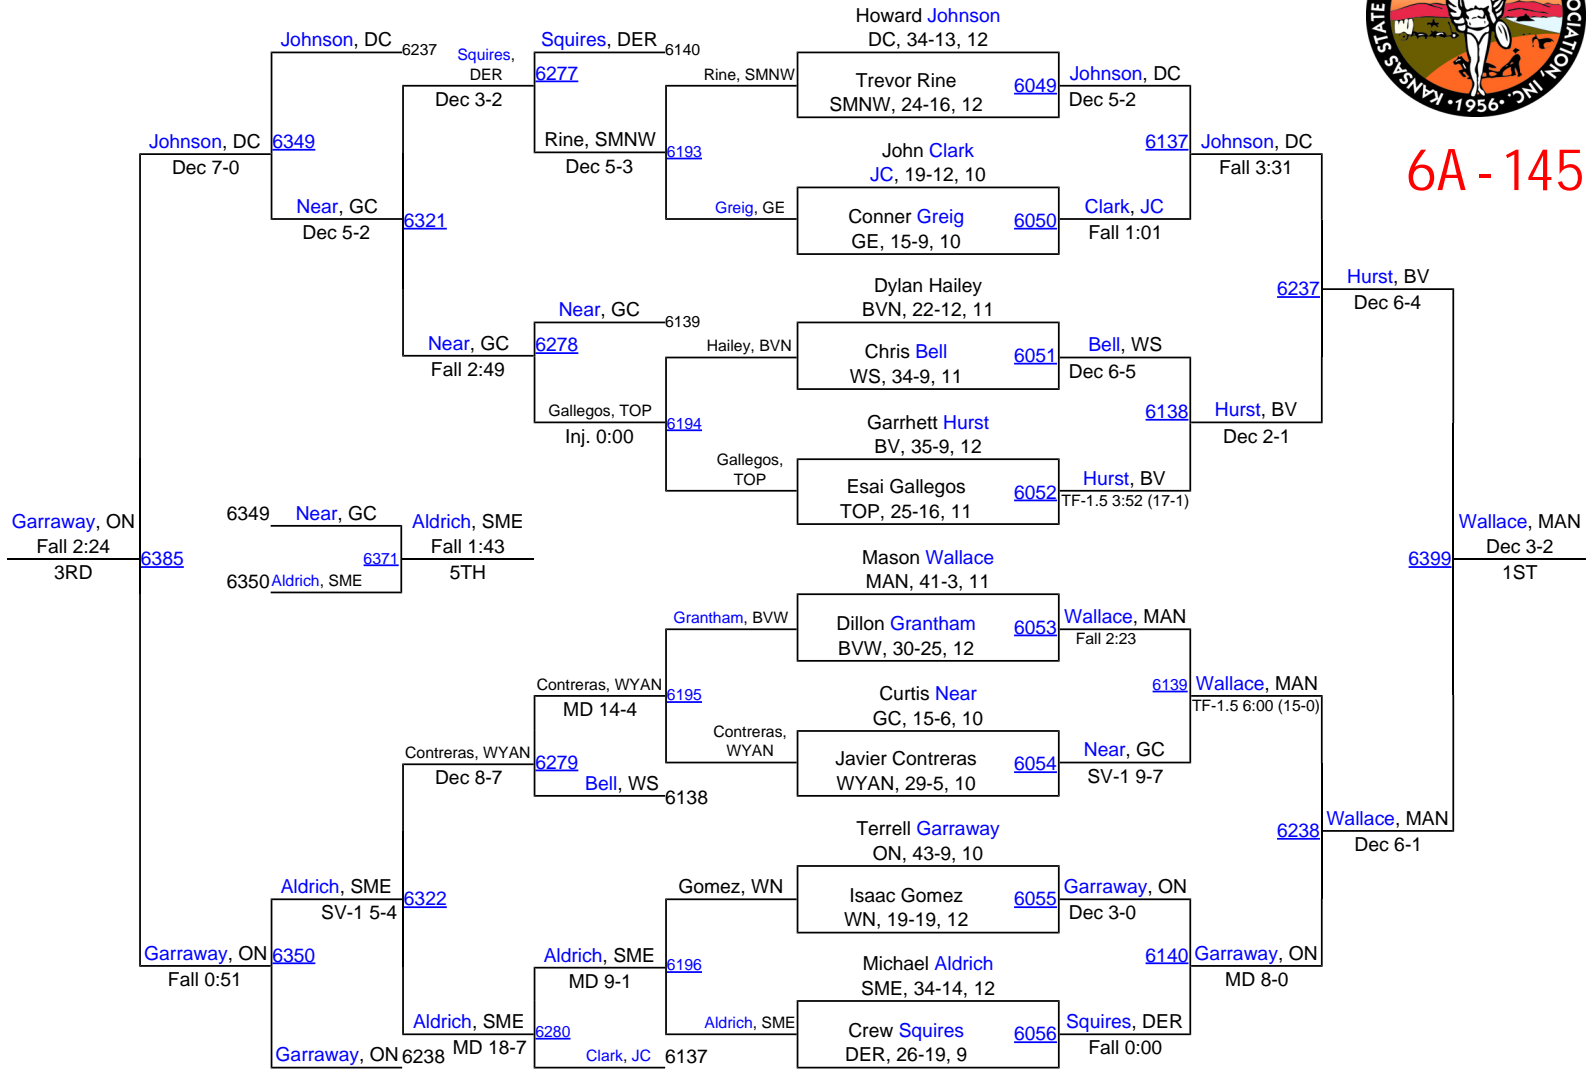

2016 KSHSAA 6A/5A Championships

6A - 132

2016 KSHSAA 6A/5A Championships

6A - 138

2016 KSHSAA 6A/5A Championships

6A - 145

2016 KSHSAA 6A/5A Championships

6A - 160