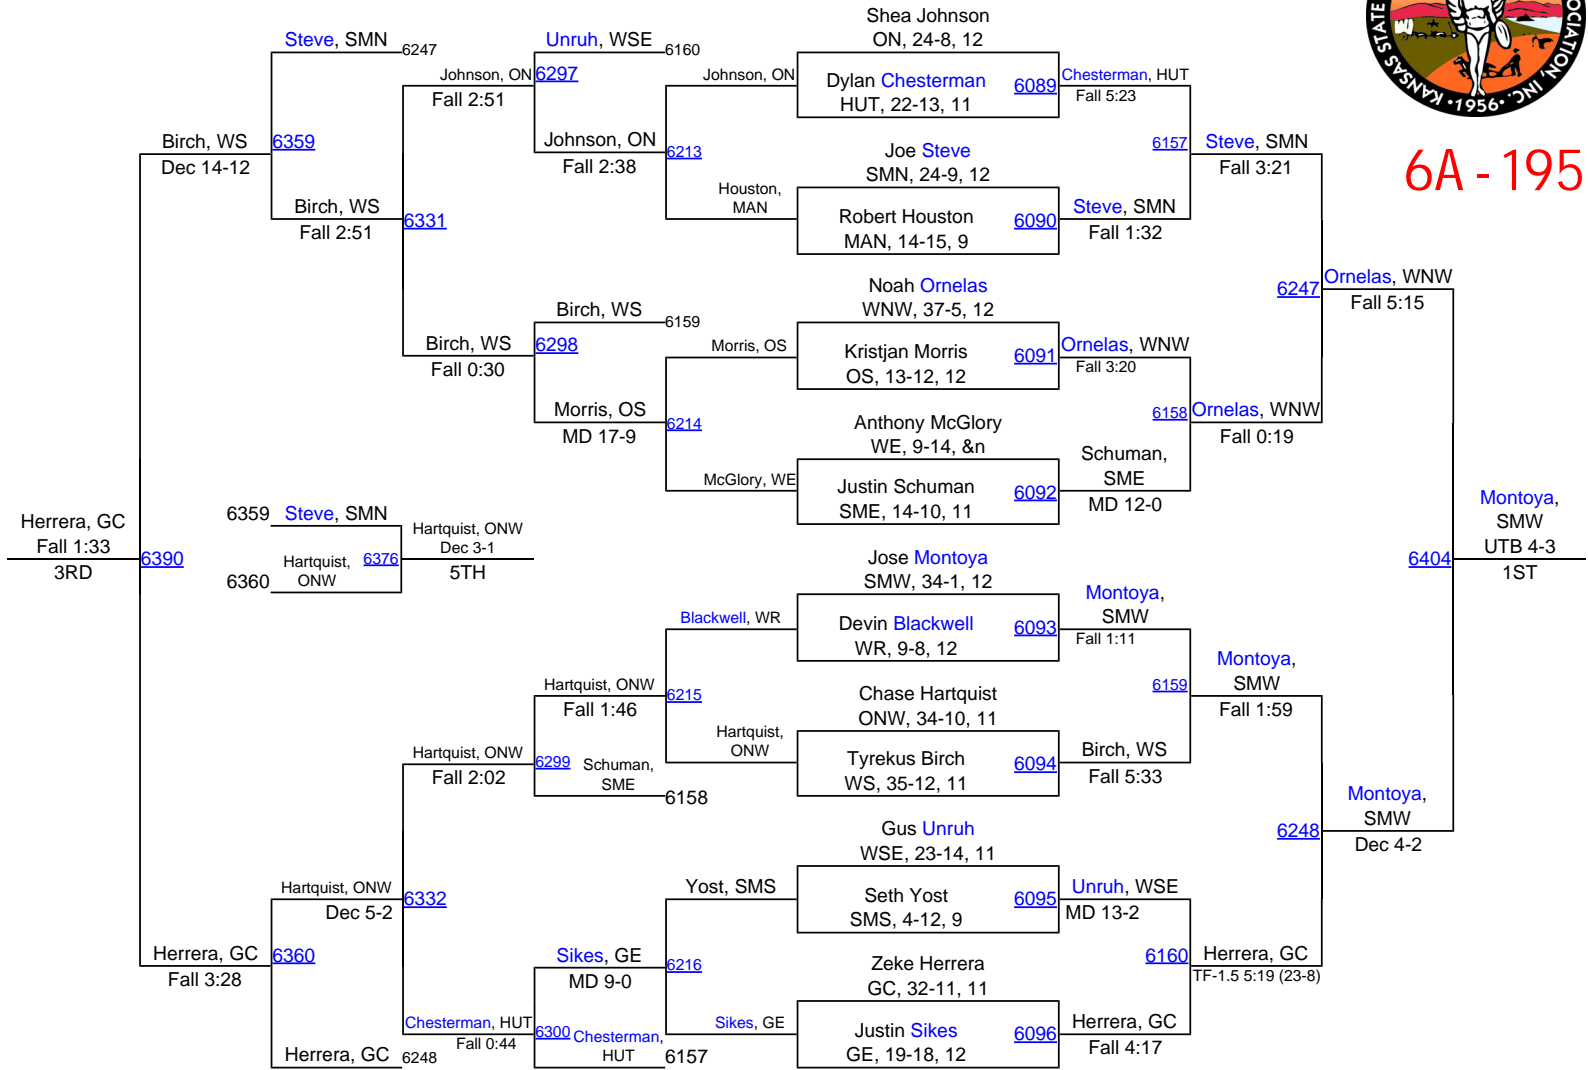

2016 KSHSAA 6A/5A Championships

6A - 182

2016 KSHSAA 6A/5A Championships

6A - 195

2016 KSHSAA 6A/5A Championships

6A - 220

2016 KSHSAA 6A/5A Championships

6A - 285