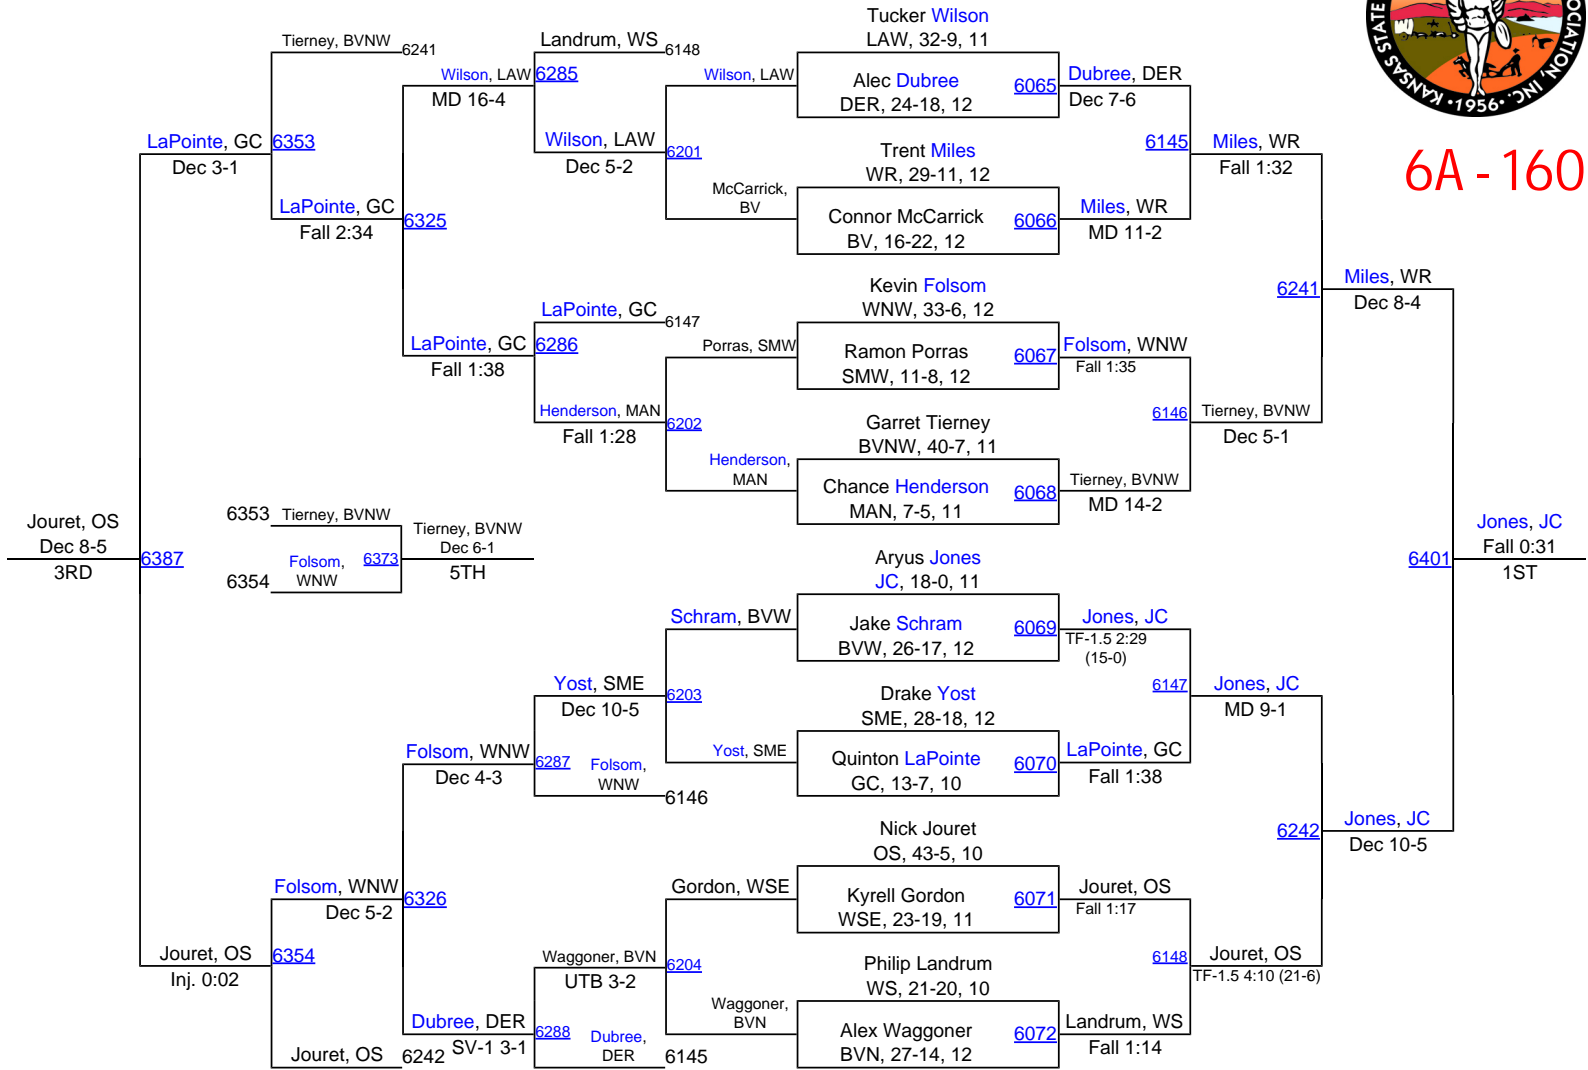

2016 KSHSAA 6A/5A Championships

6A - 132

2016 KSHSAA 6A/5A Championships

6A - 138

2016 KSHSAA 6A/5A Championships

6A - 145

2016 KSHSAA 6A/5A Championships

6A - 160