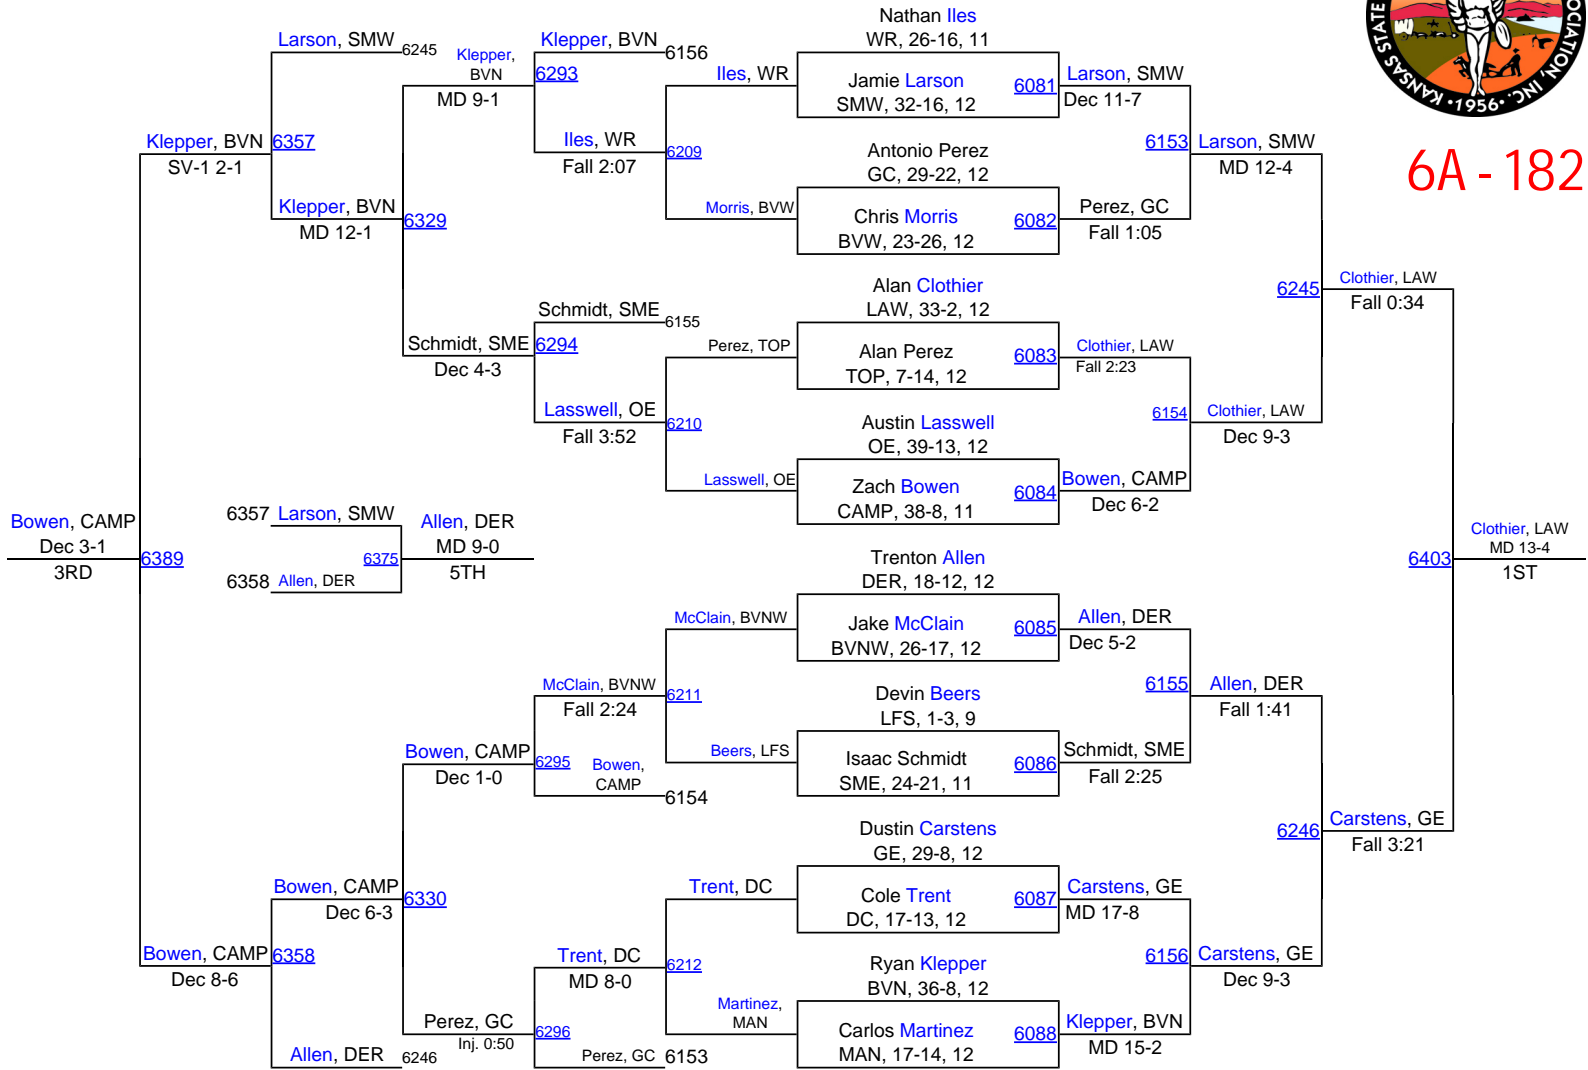

2016 KSHSAA 6A/5A Championships

6A - 182