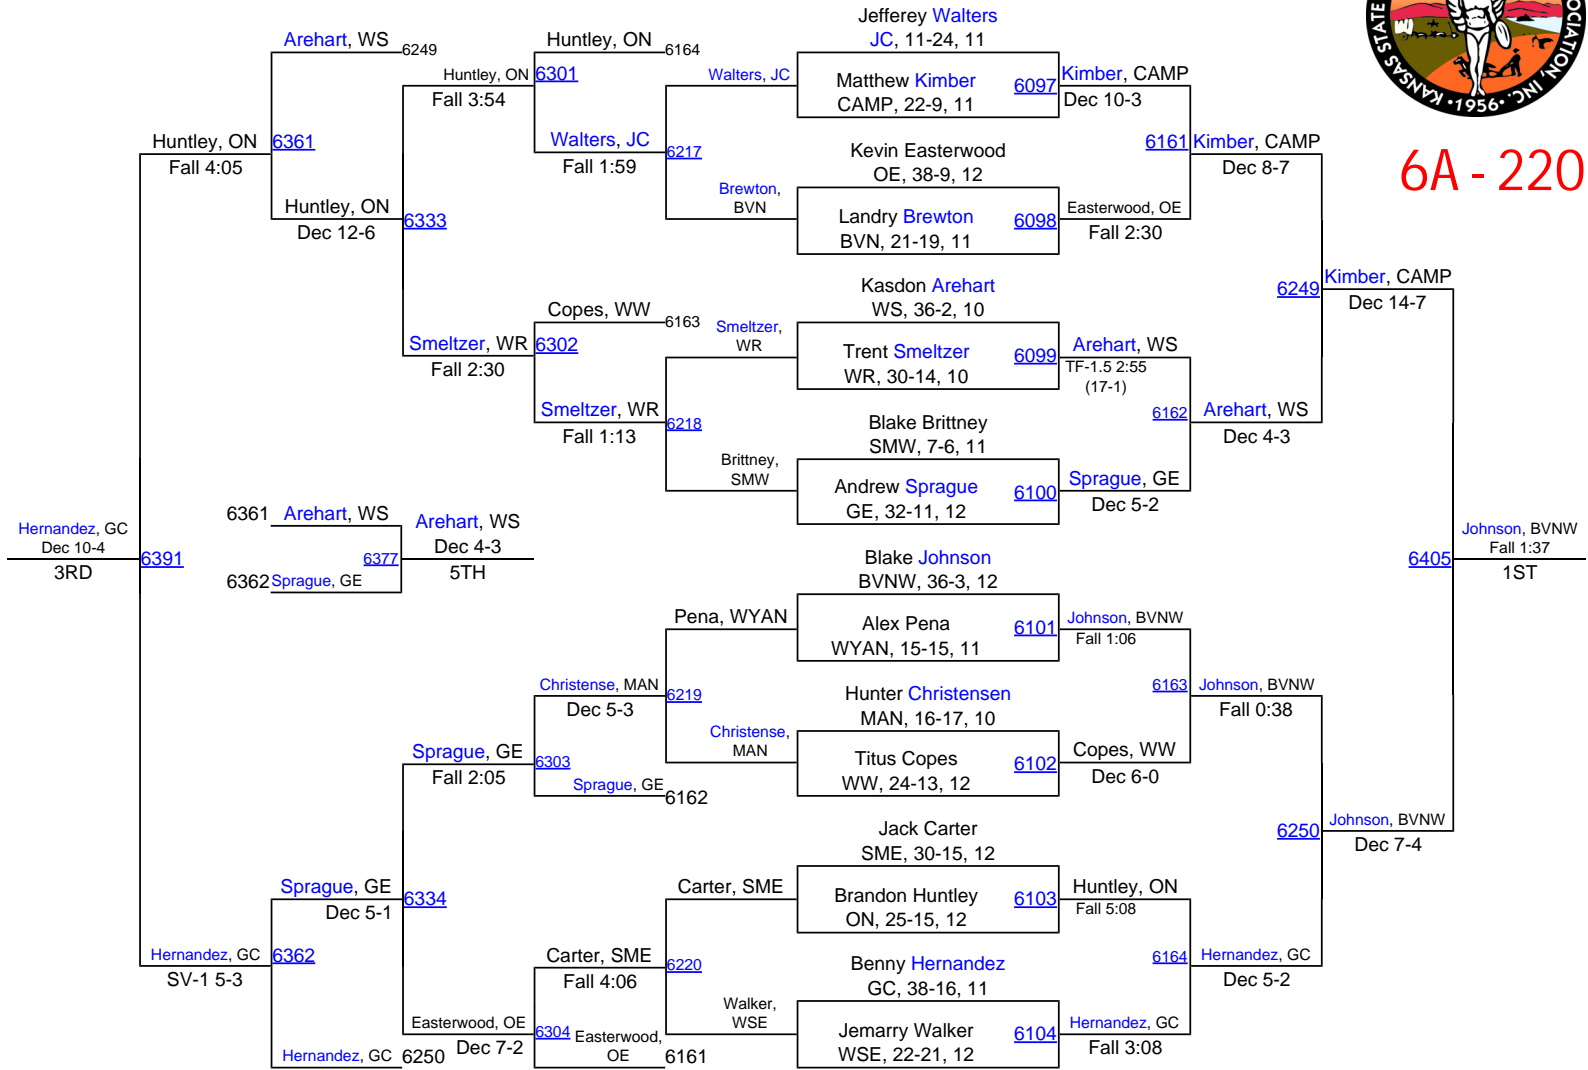

2016 KSHSAA 6A/5A Championships

6A - 182

2016 KSHSAA 6A/5A Championships

6A - 195

2016 KSHSAA 6A/5A Championships

6A - 220

2016 KSHSAA 6A/5A Championships

6A - 285