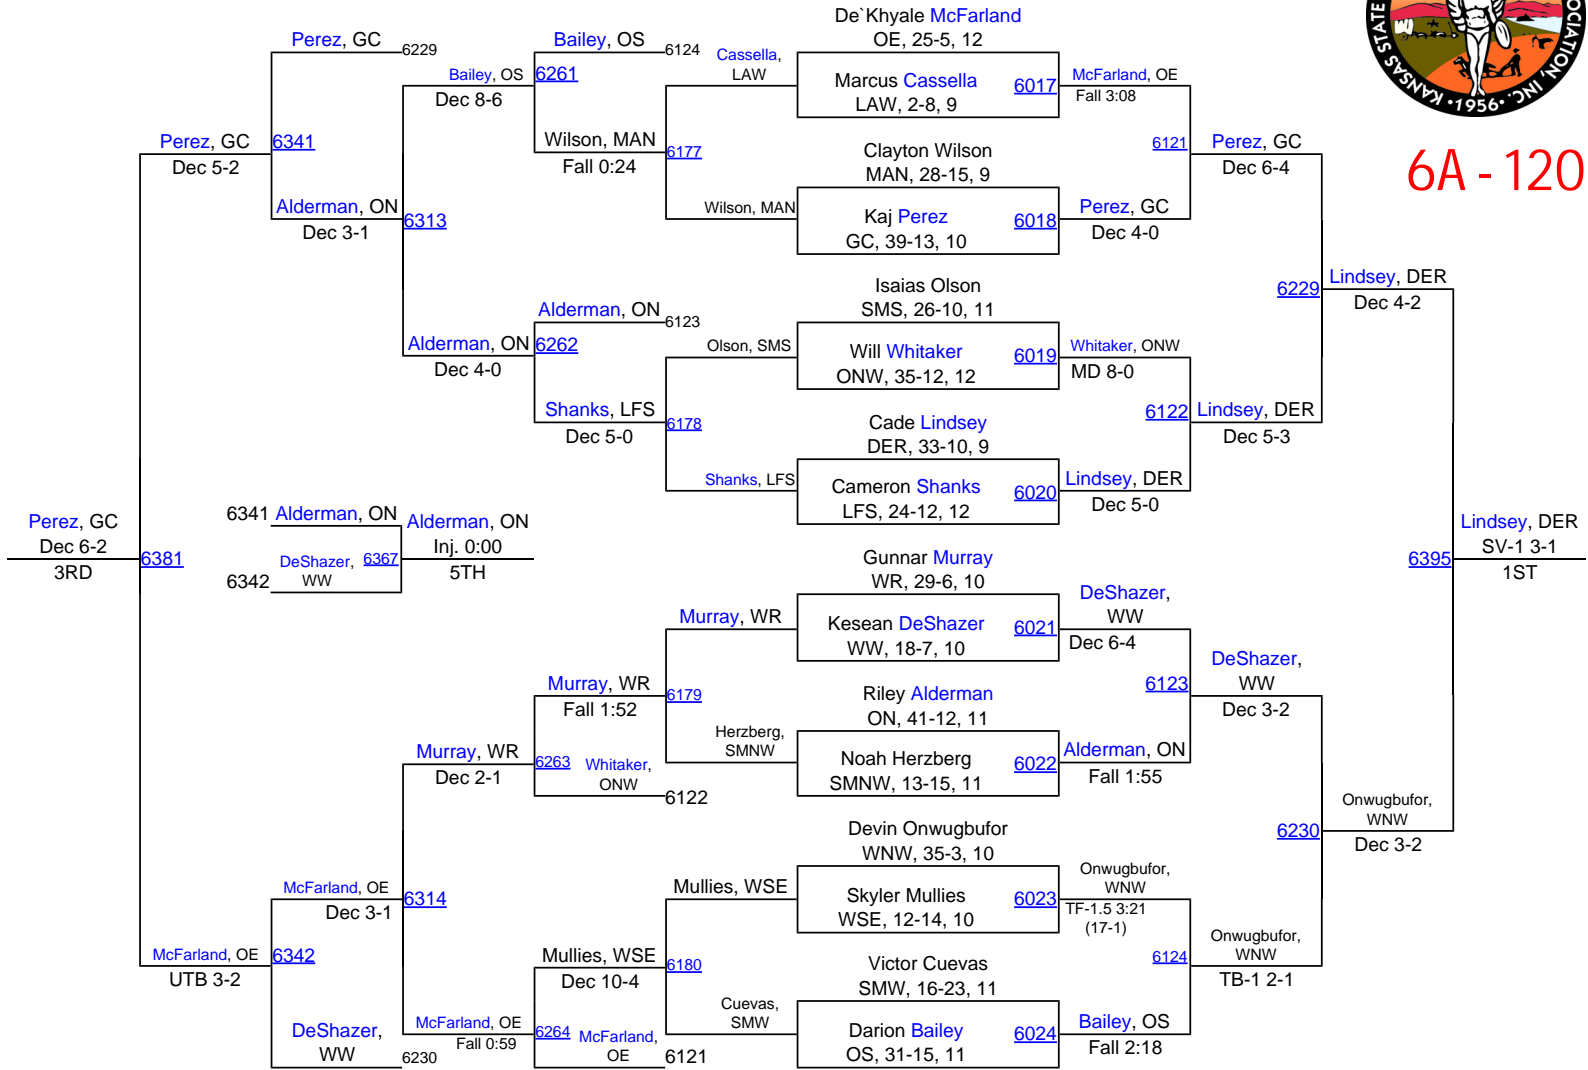

2016 KSHSAA 6A/5A Championships

6A - 106

2016 KSHSAA 6A/5A Championships

6A-113

2016 KSHSAA 6A/5A Championships

6A - 120

2016 KSHSAA 6A/5A Championships

6A - 126