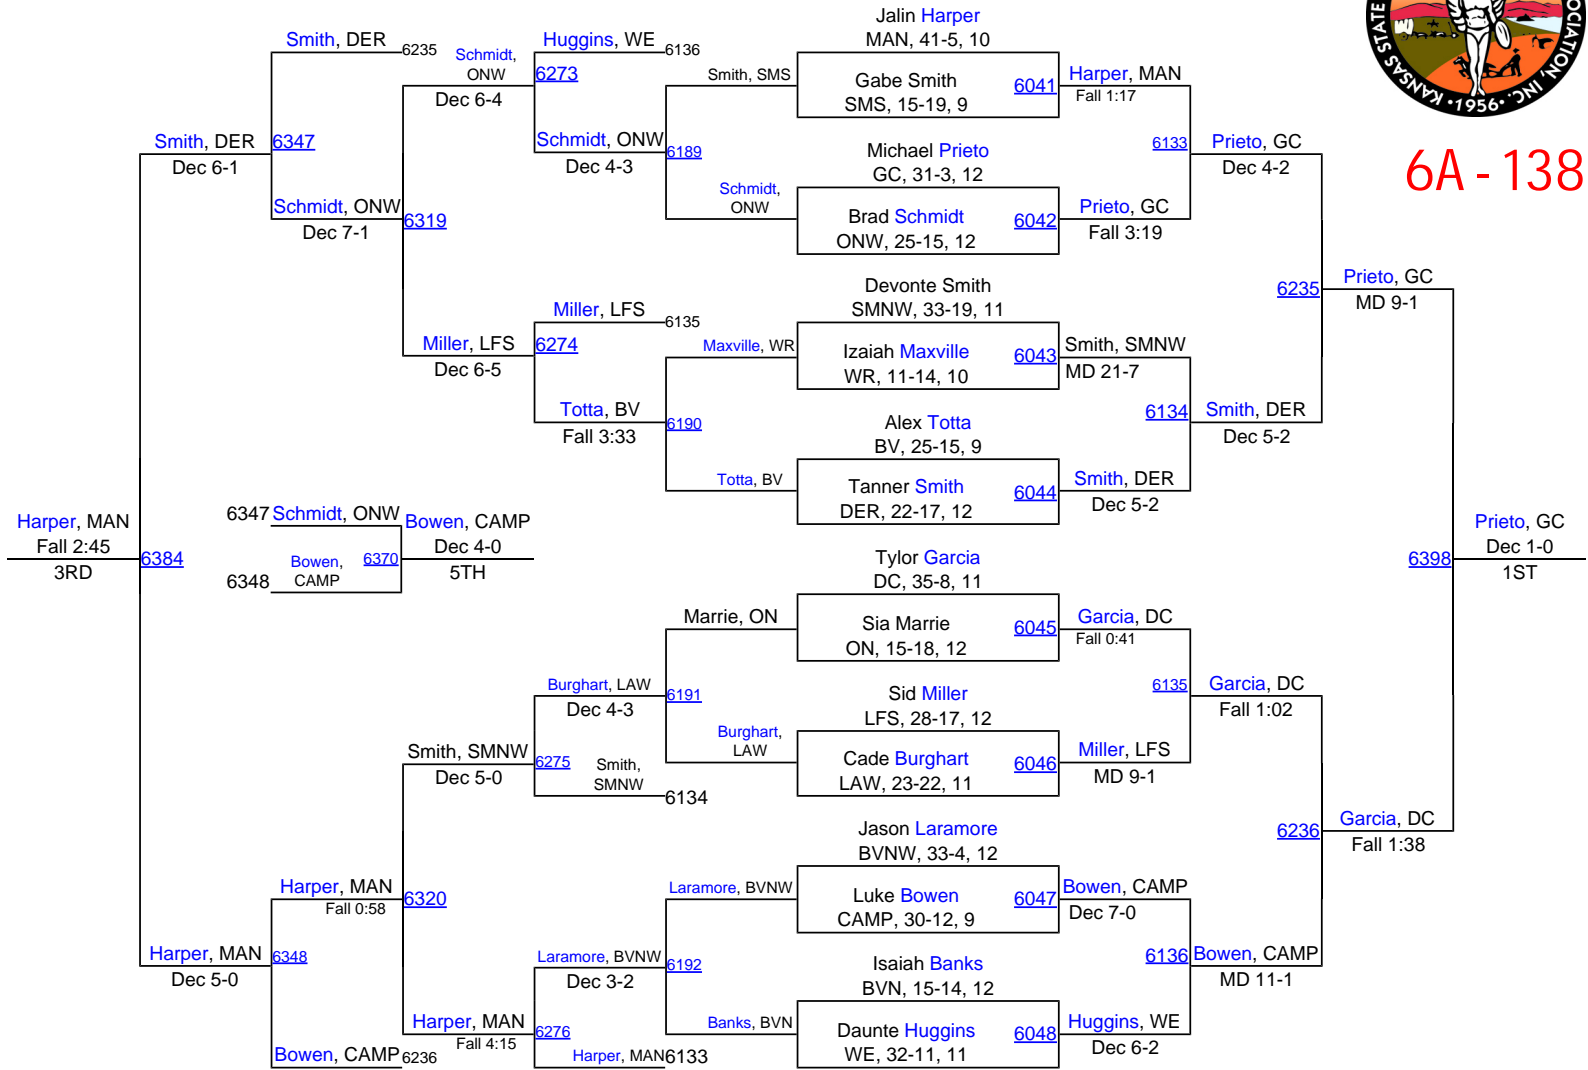

2016 KSHSAA 6A/5A Championships

6A - 132

2016 KSHSAA 6A/5A Championships

6A - 138

2016 KSHSAA 6A/5A Championships

6A - 145

2016 KSHSAA 6A/5A Championships

6A - 160