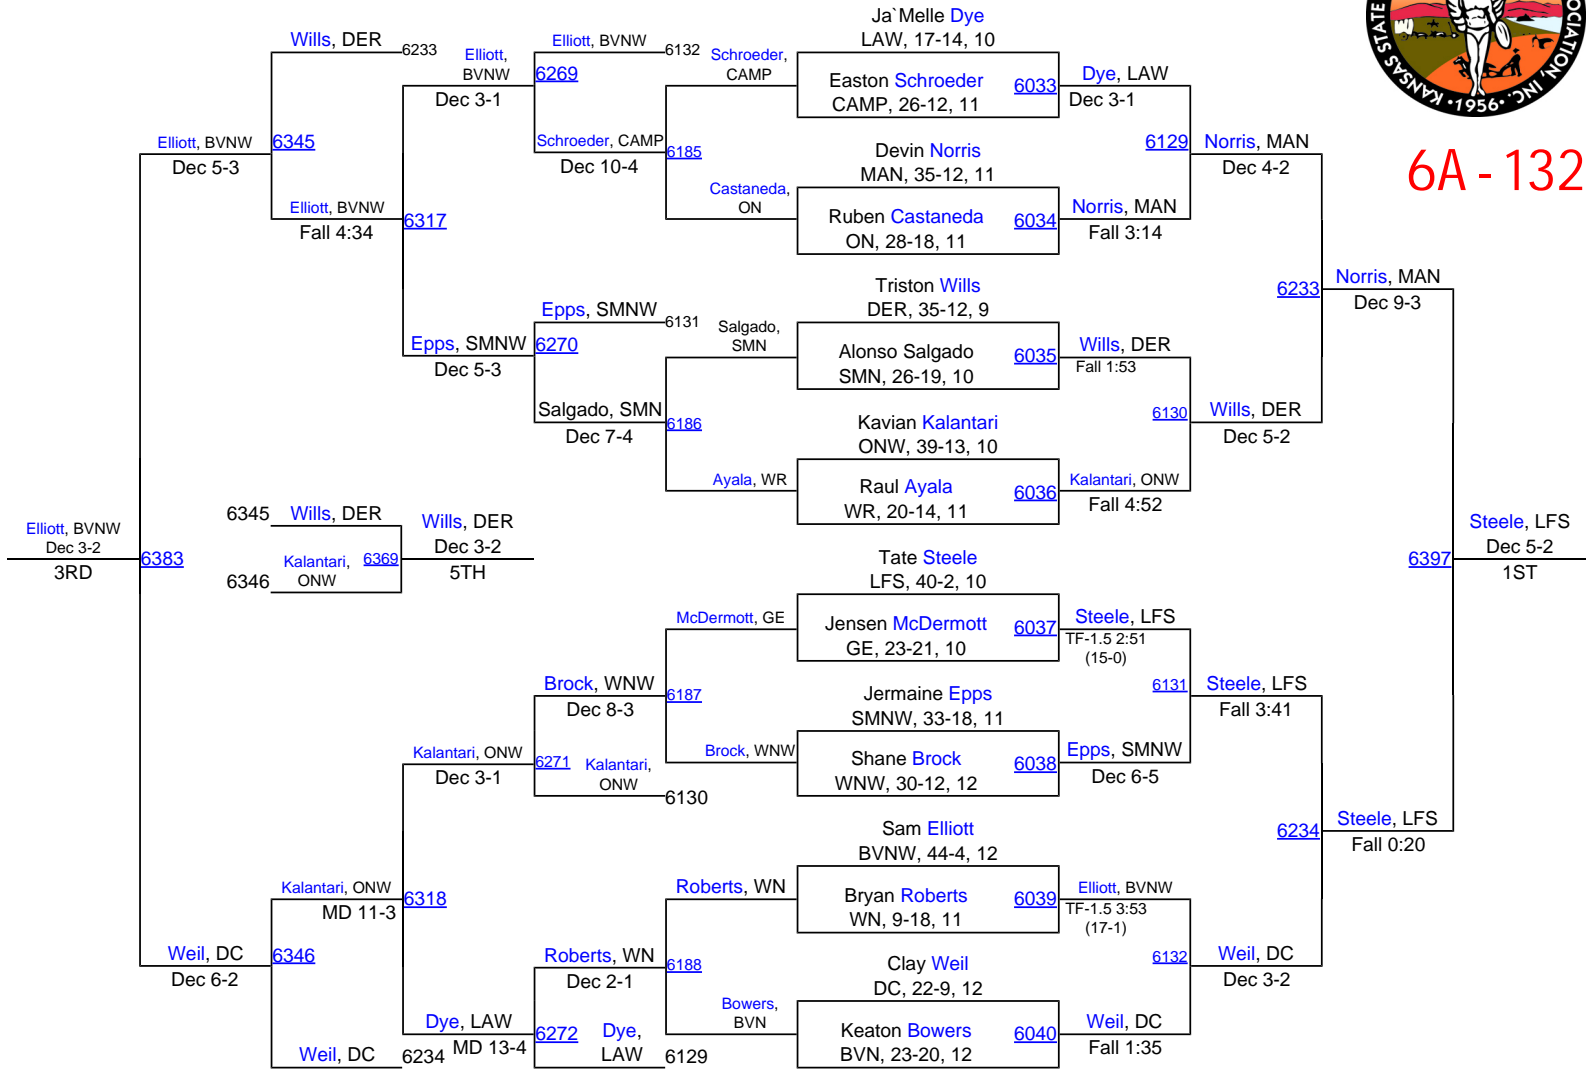

2016 KSHSAA 6A/5A Championships

6A - 132