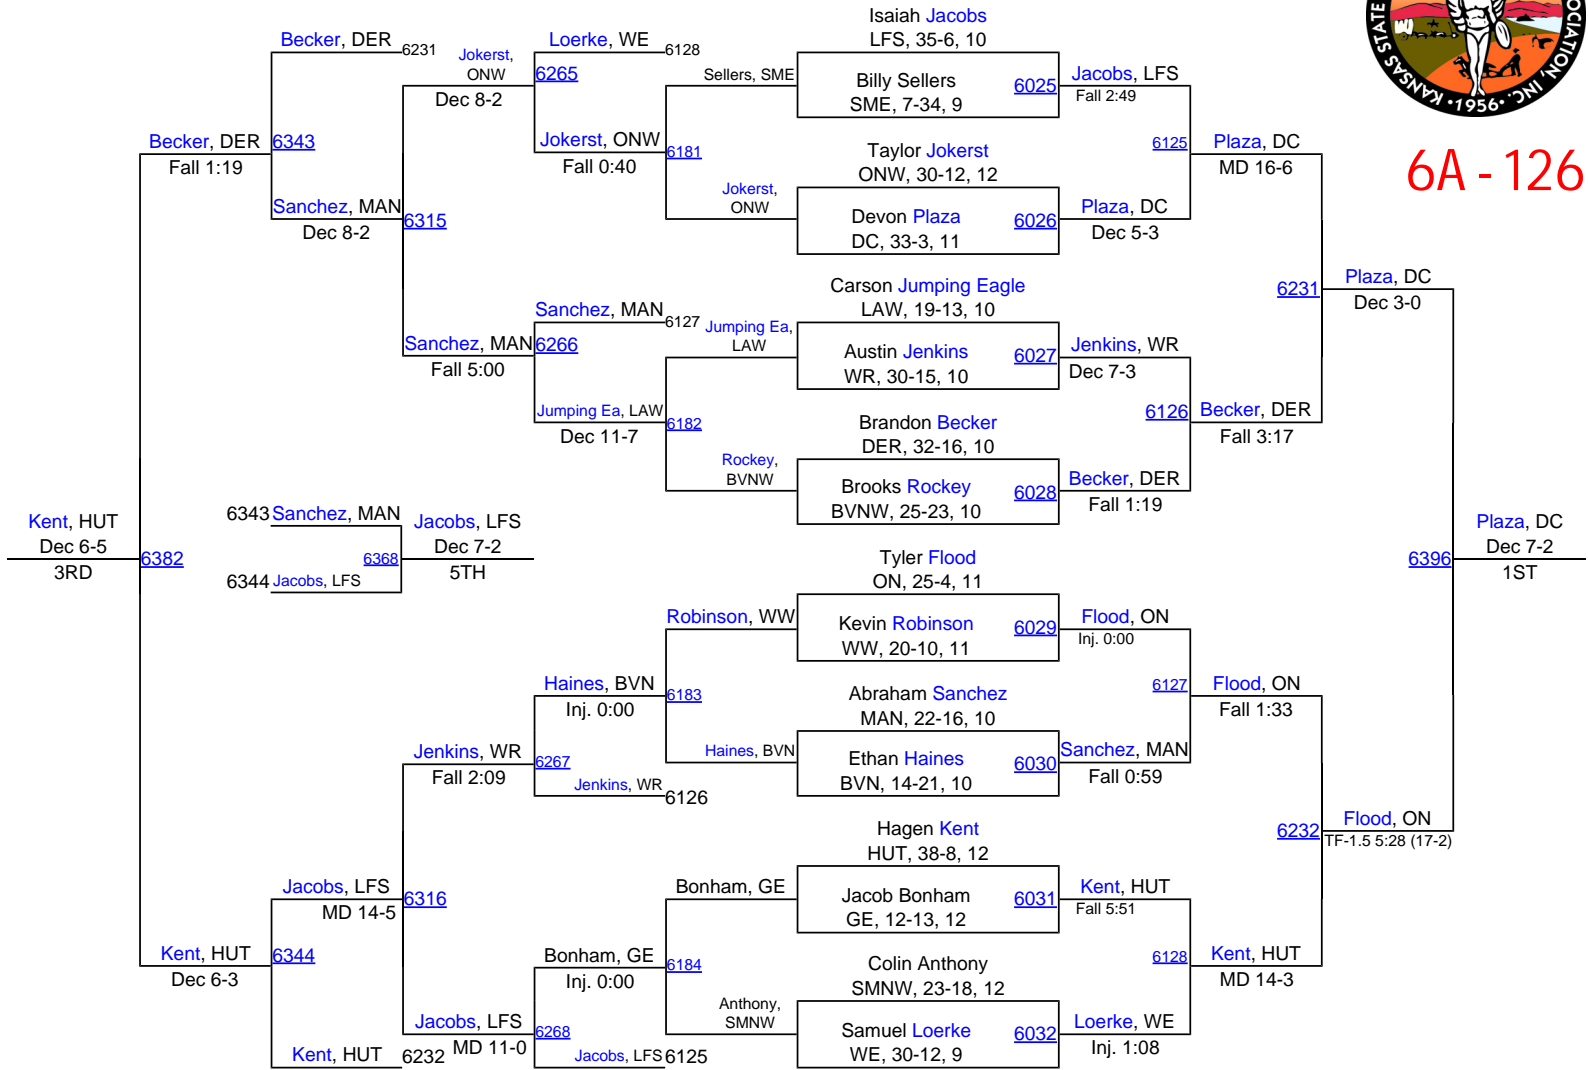

2016 KSHSAA 6A/5A Championships

6A - 106

2016 KSHSAA 6A/5A Championships

6A-113

2016 KSHSAA 6A/5A Championships

6A - 120

2016 KSHSAA 6A/5A Championships

6A - 126