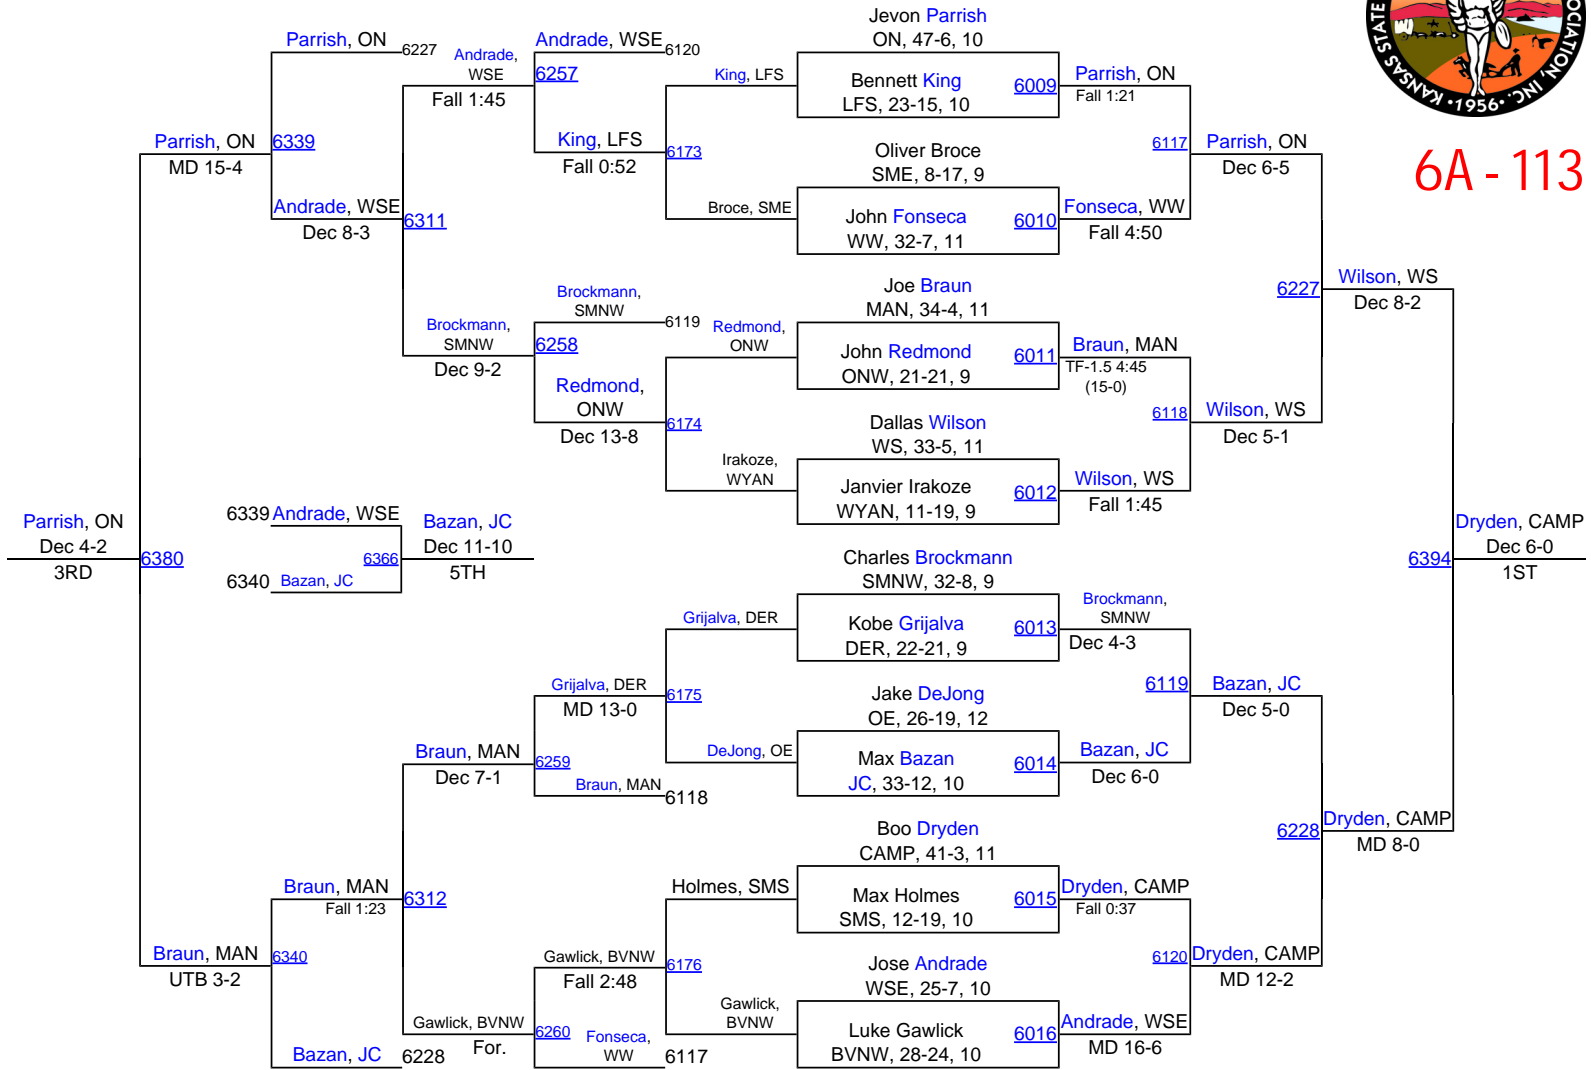

2016 KSHSAA 6A/5A Championships

6A - 106

2016 KSHSAA 6A/5A Championships

6A-113

2016 KSHSAA 6A/5A Championships

6A - 120

2016 KSHSAA 6A/5A Championships

6A - 126