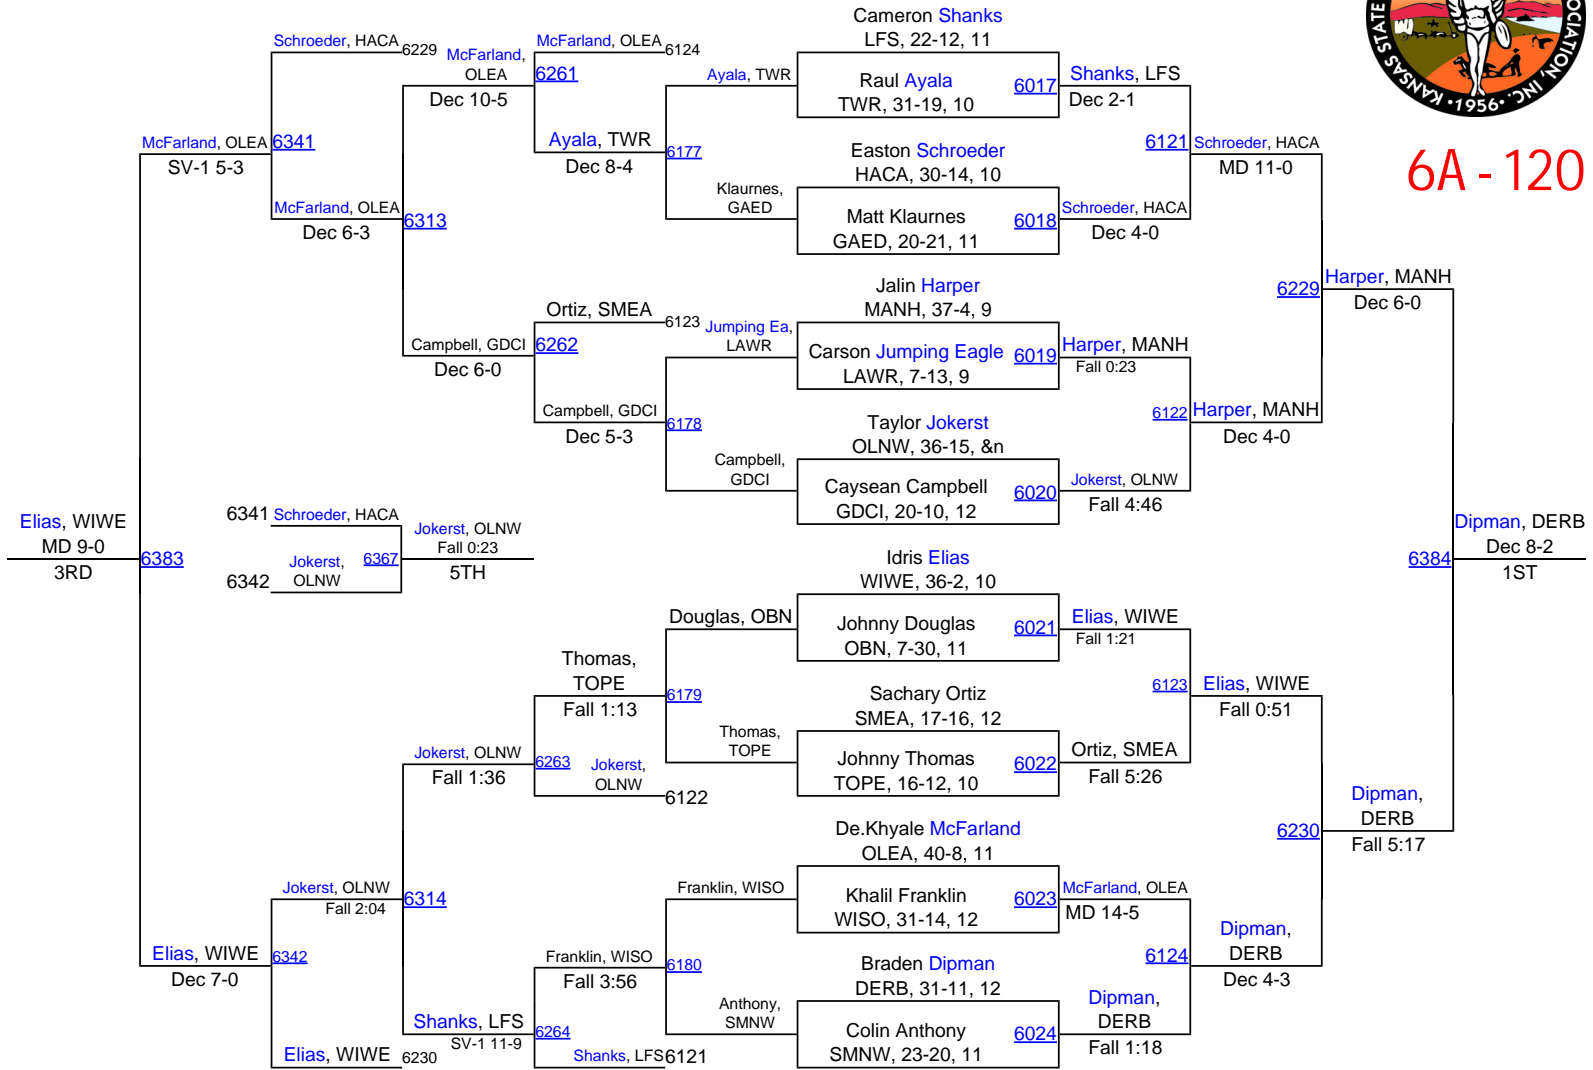

2015 KSHSAA 6A/5A Championships

6A - 106

2015 KSHSAA 6A/5A Championships

6A-113

2015 KSHSAA 6A/5A Championships

6A - 120

2015 KSHSAA 6A/5A Championships

6A - 132