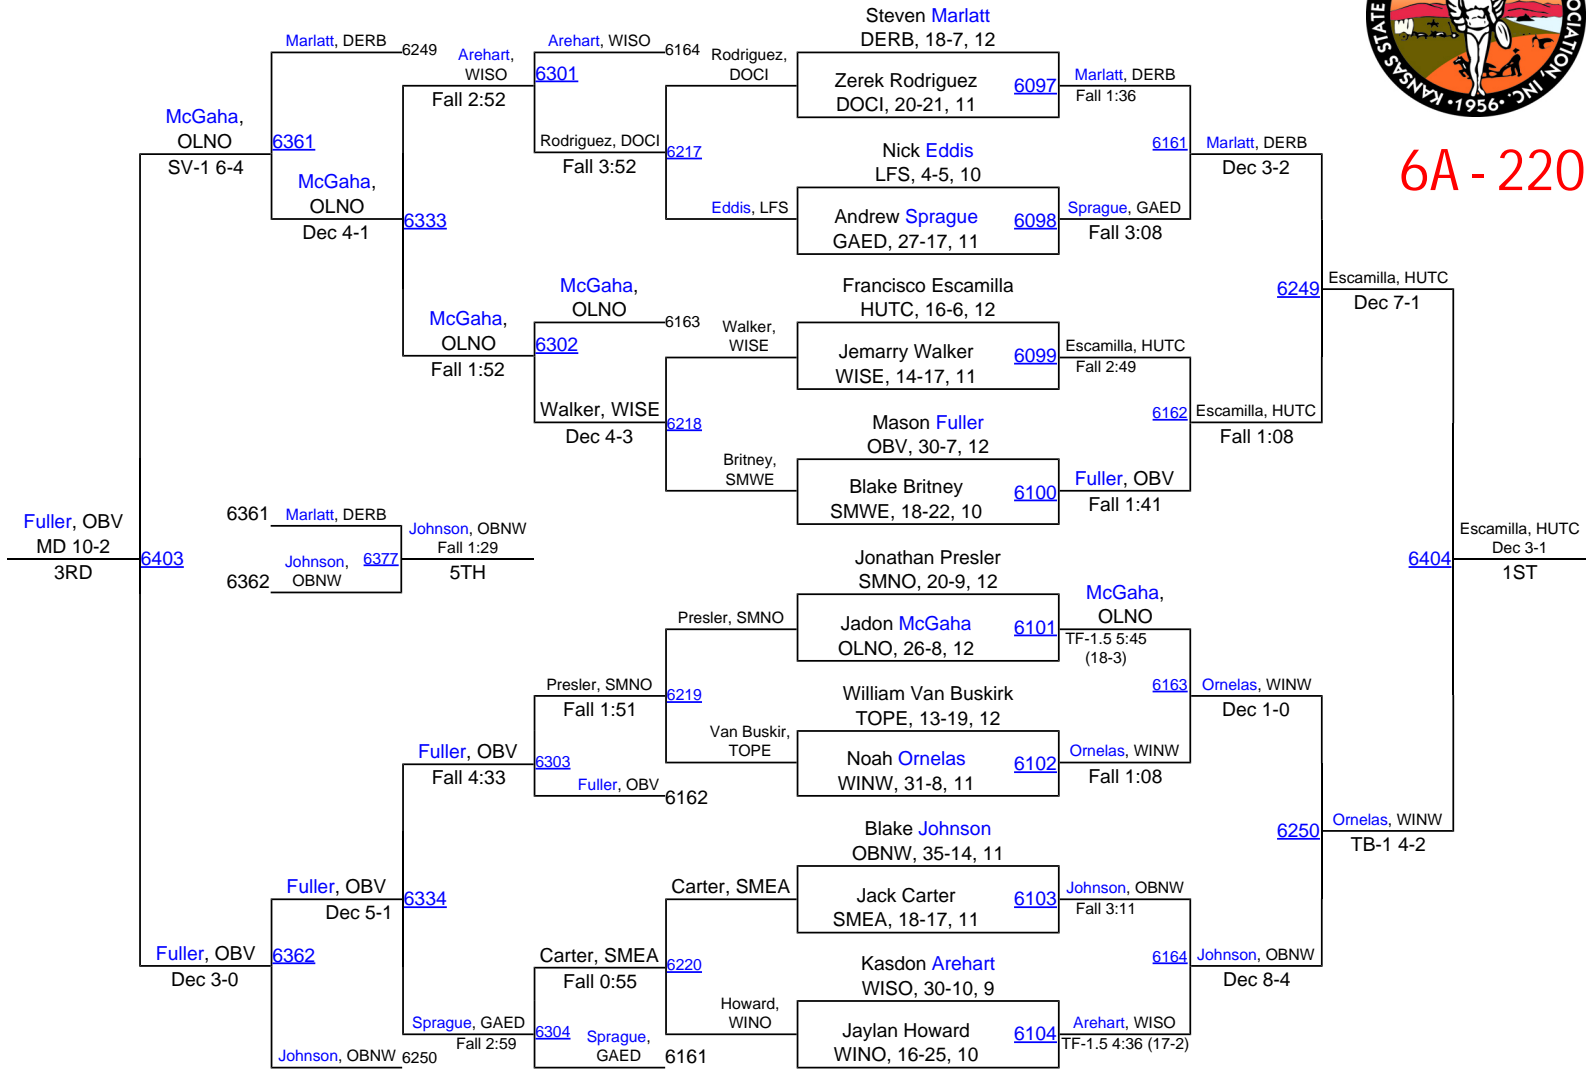

2015 KSHSAA 6A/5A Championships

6A - 138

2015 KSHSAA 6A/5A Championships

6A - 145

2015 KSHSAA 6A/5A Championships

6A-160

2015 KSHSAA 6A/5A Championships

6A - 220