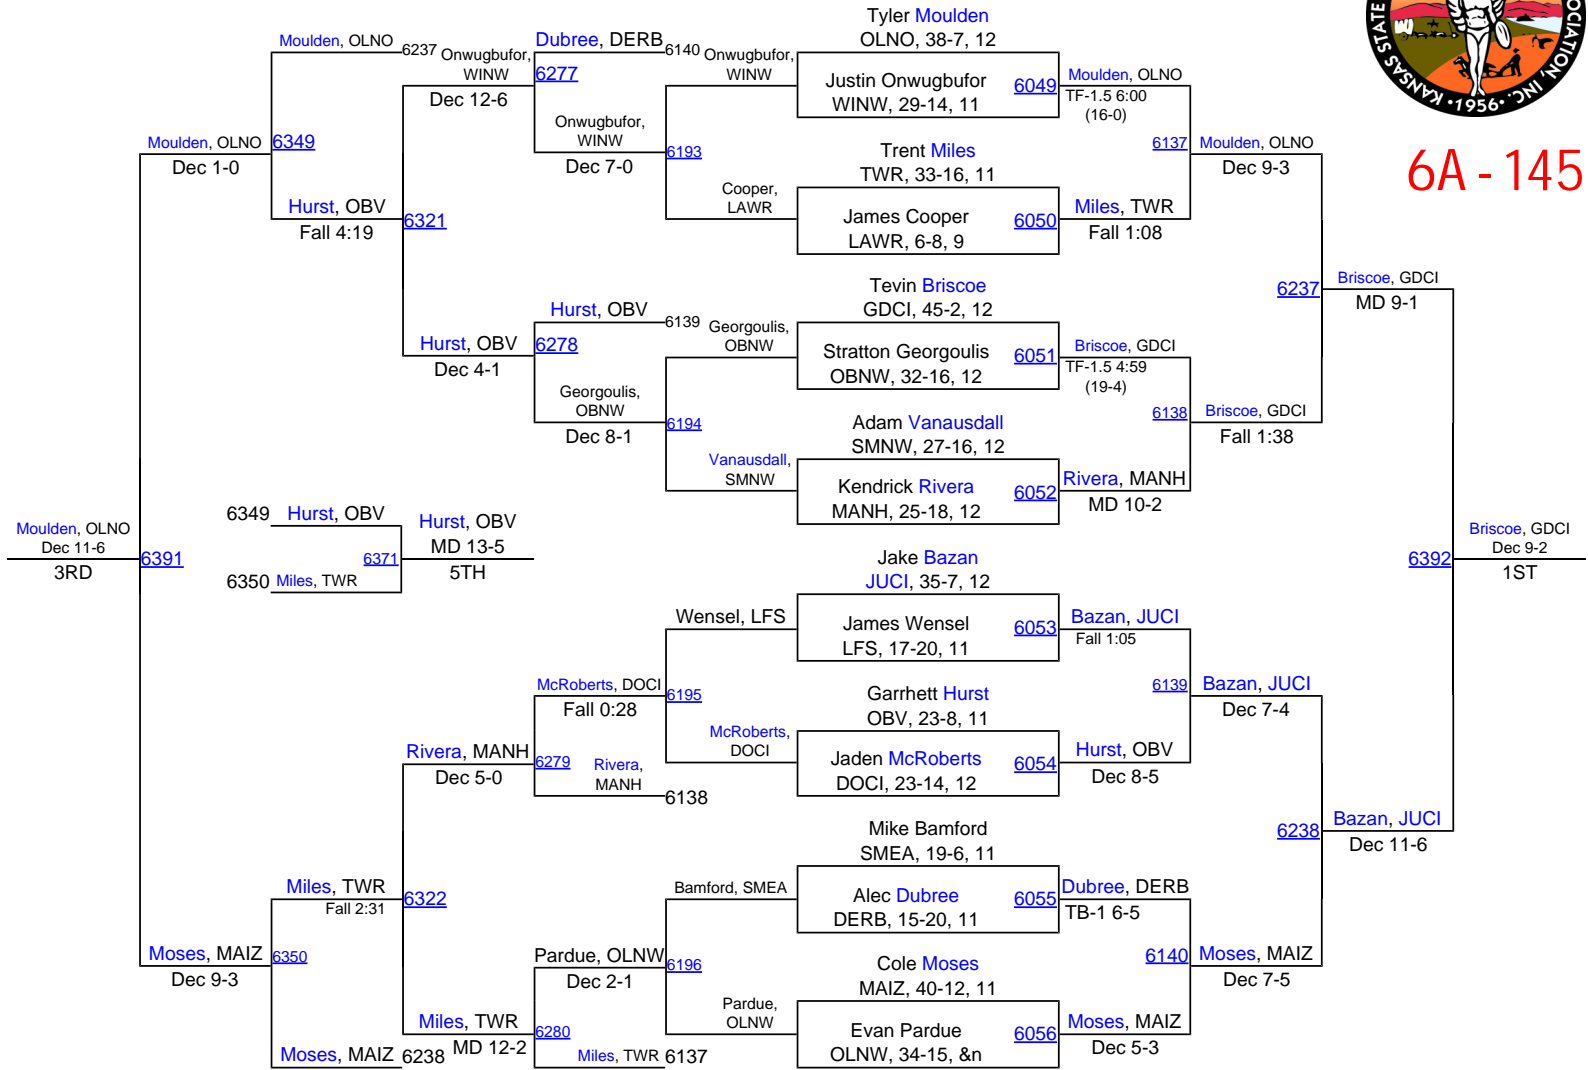

2015 KSHSAA 6A/5A Championships

6A - 138

2015 KSHSAA 6A/5A Championships

6A - 145

2015 KSHSAA 6A/5A Championships

6A-160

2015 KSHSAA 6A/5A Championships

6A - 220