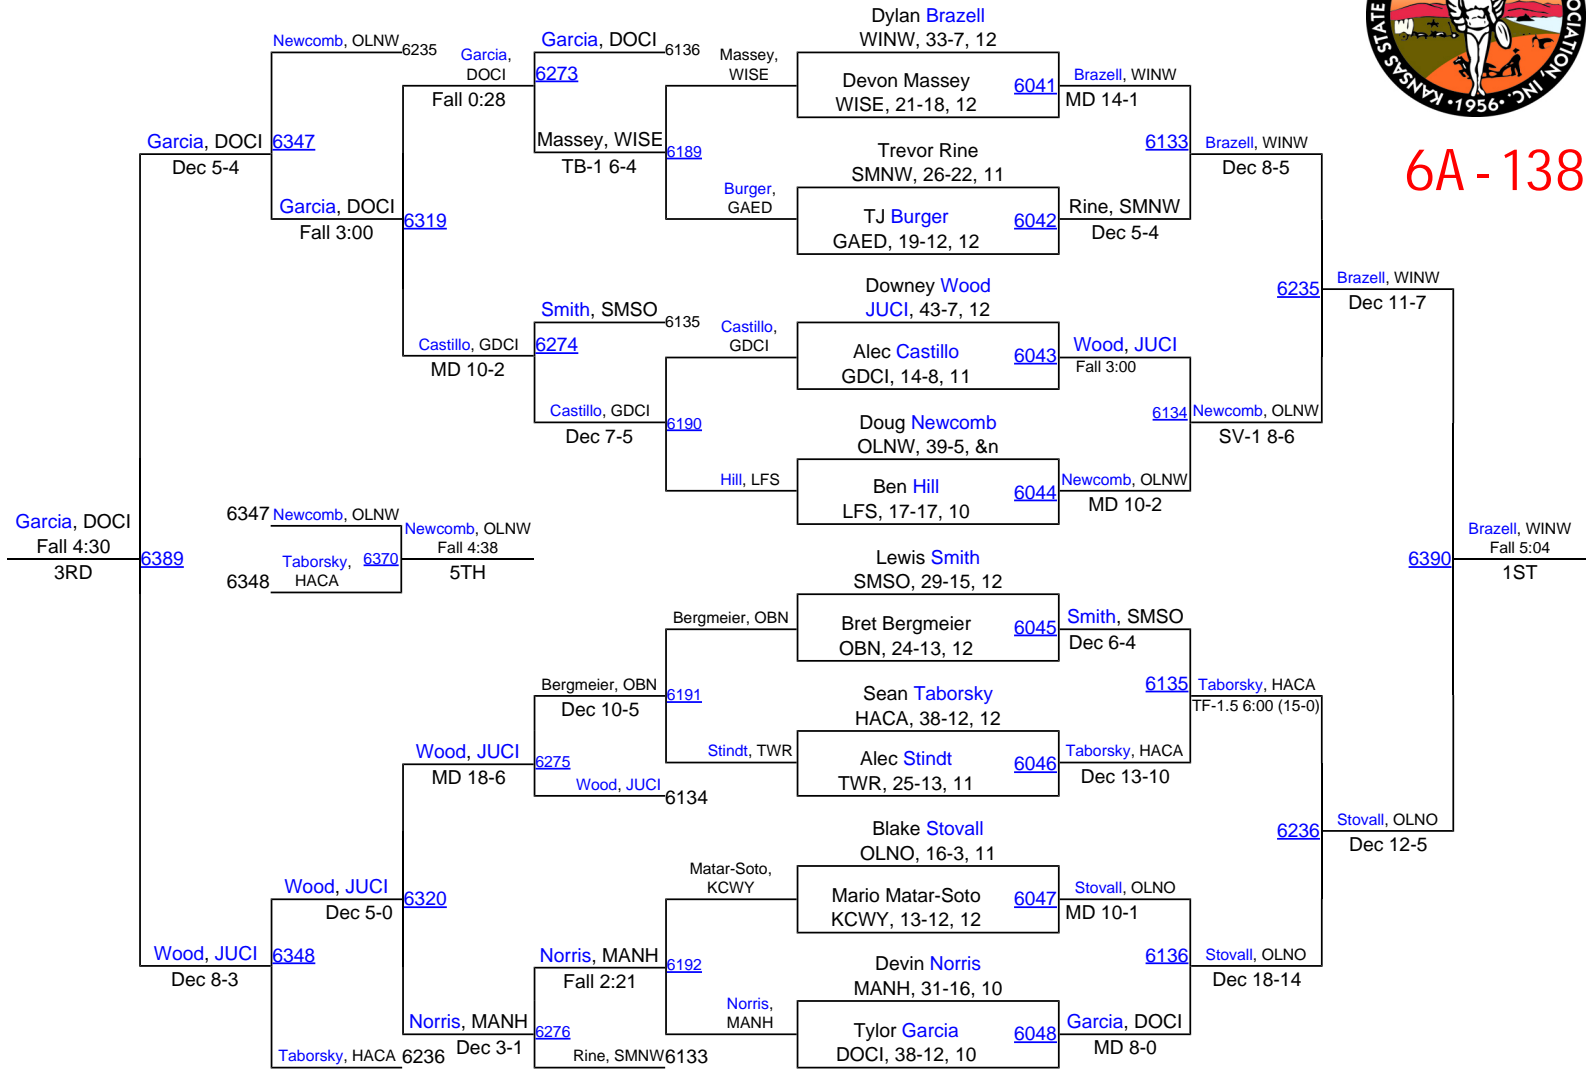

2015 KSHSAA 6A/5A Championships

6A - 138