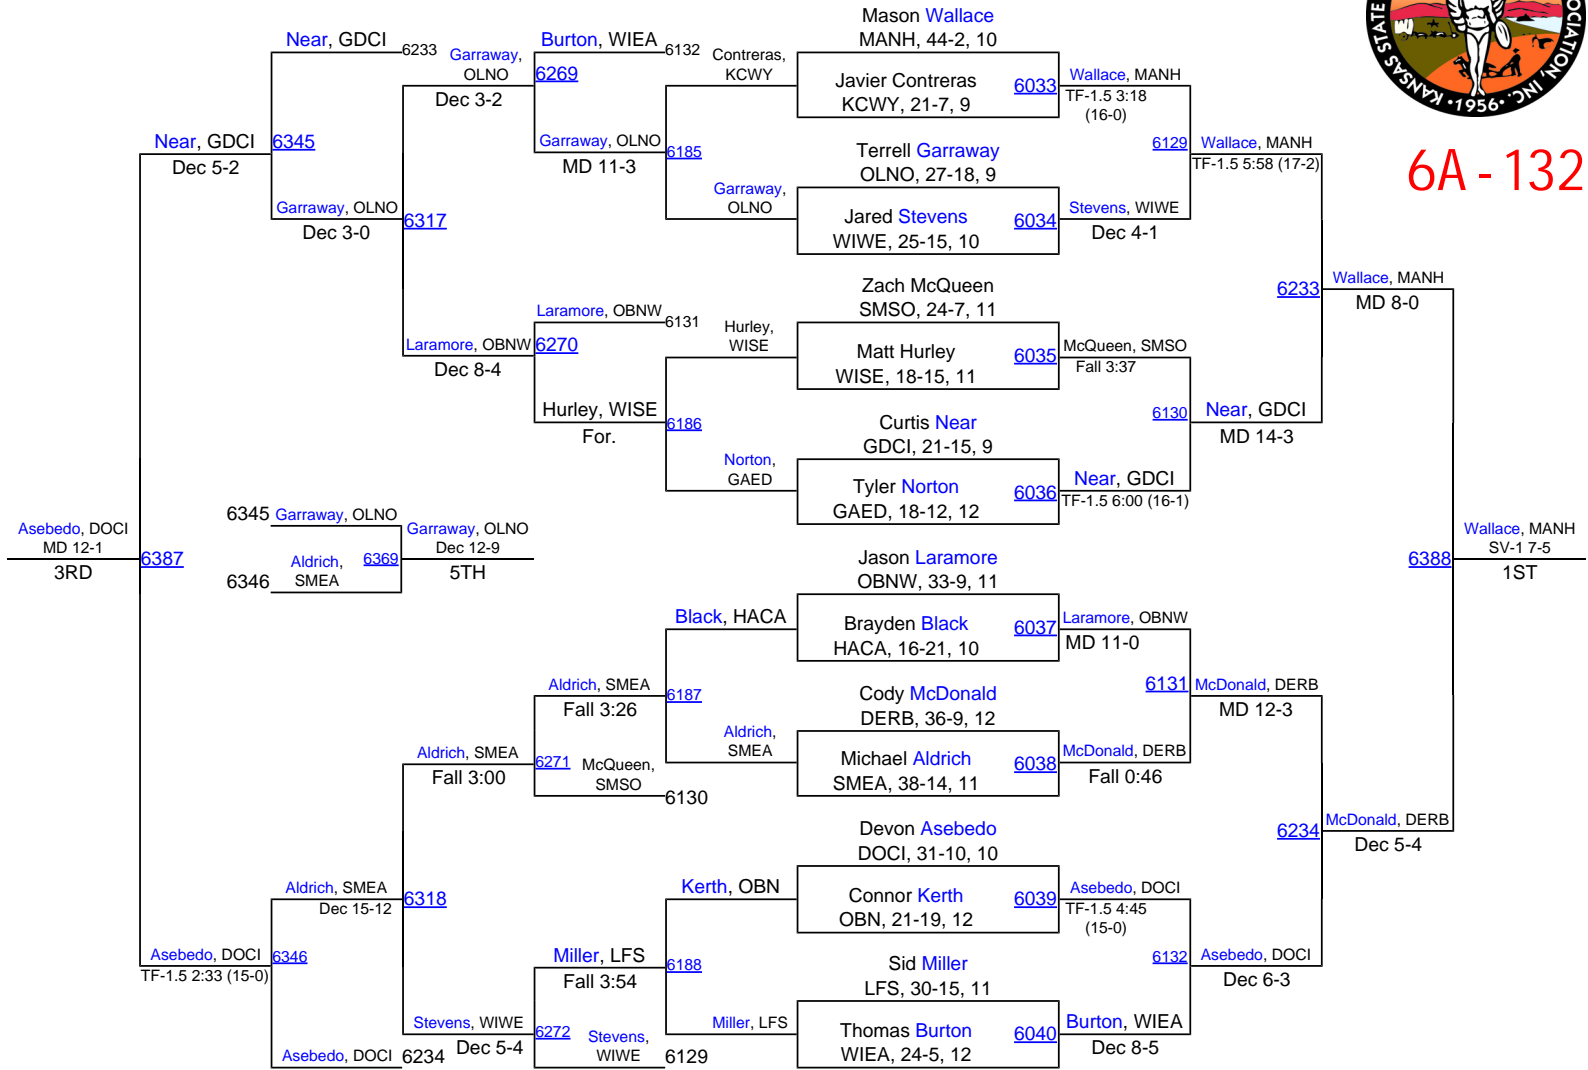

2015 KSHSAA 6A/5A Championships

6A - 106

2015 KSHSAA 6A/5A Championships

6A-113

2015 KSHSAA 6A/5A Championships

6A - 120

2015 KSHSAA 6A/5A Championships

6A - 132