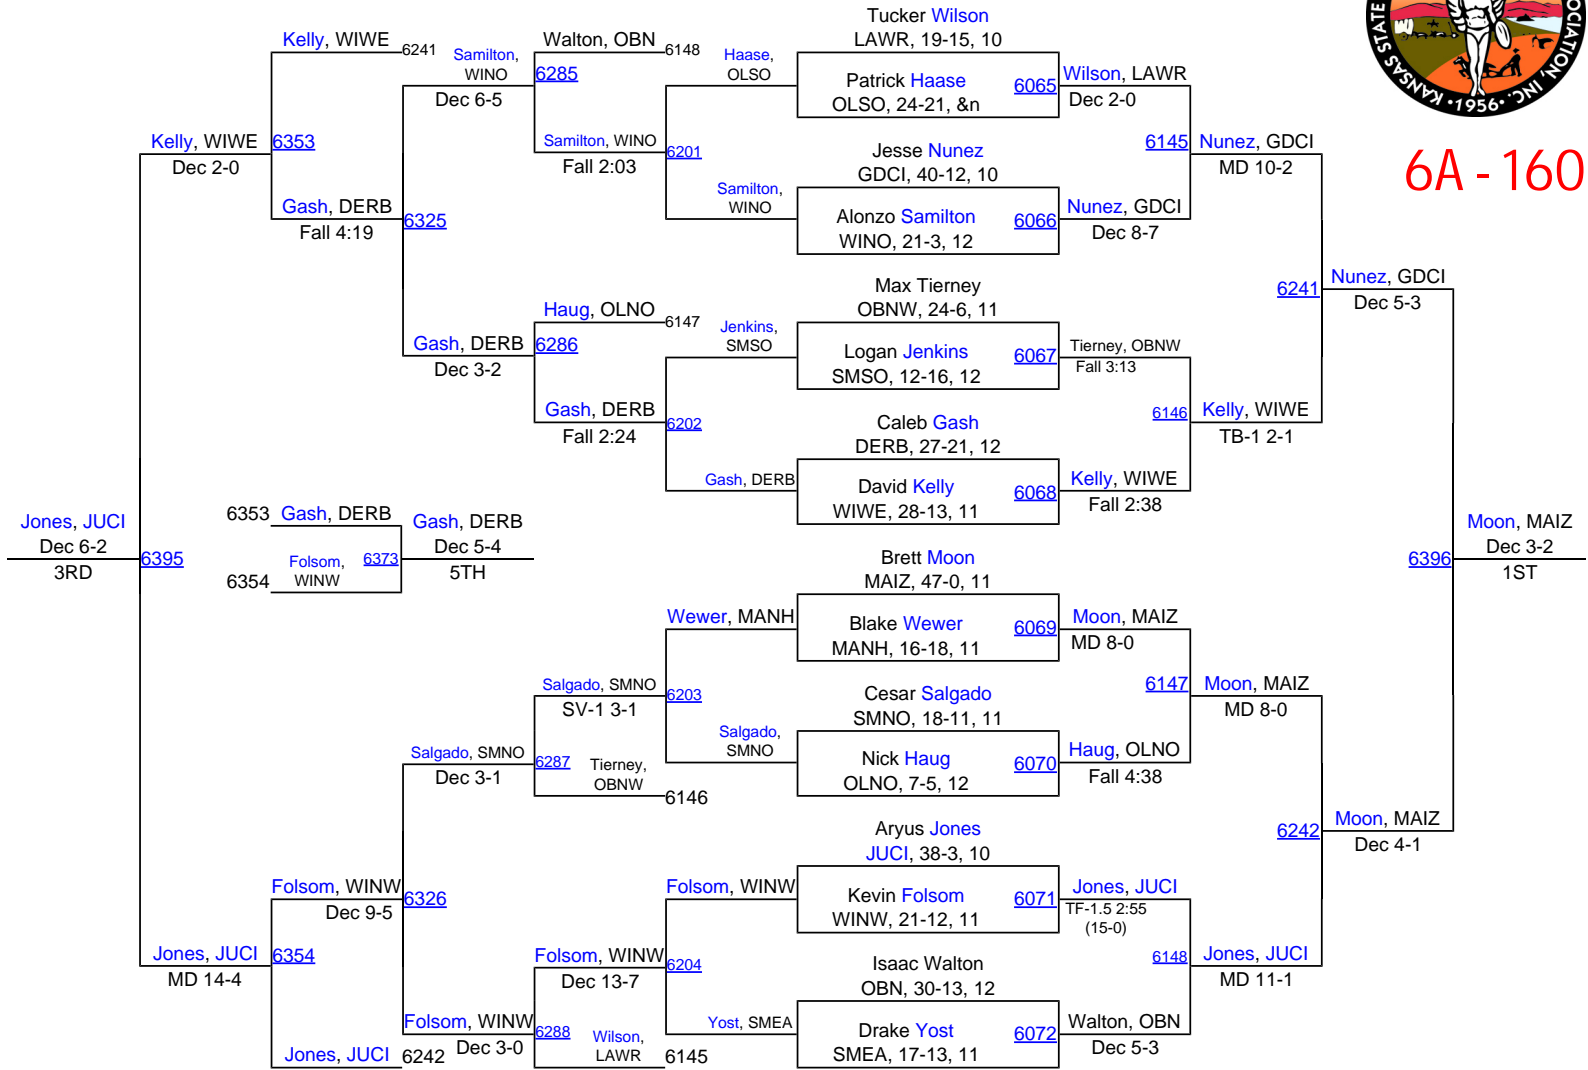

2015 KSHSAA 6A/5A Championships

6A - 138

2015 KSHSAA 6A/5A Championships

6A - 145

2015 KSHSAA 6A/5A Championships

6A-160

2015 KSHSAA 6A/5A Championships

6A - 220