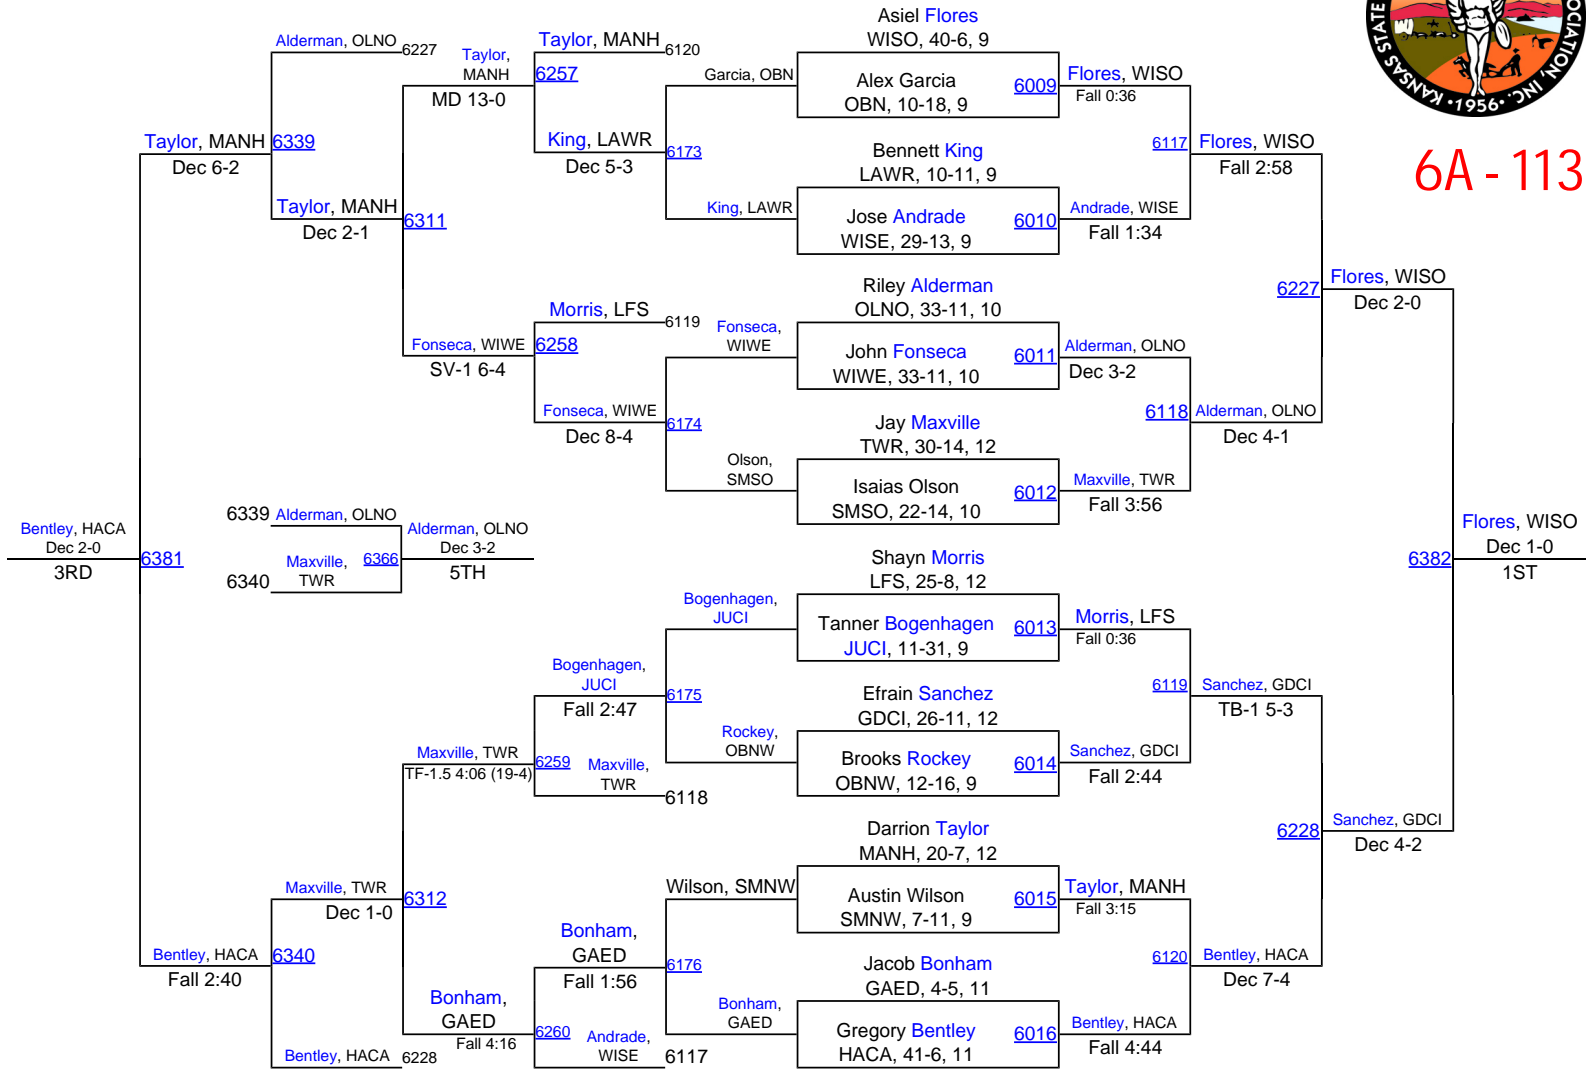

2015 State Wrestling Team Scores

6A

1. Garden City	183.0
2. Olathe North	174.5
3. Dodge City	136.0
4. Derby	121.0
5. Junction City	102.5
6. Manhattan	100.0
7. Wichita Northwest	94.0
8. OP-Blue Valley Northwest	73.0
9. Wichita South	63.5
10. Haysville Campus	55.5
11. Maize	52.0
12. Olathe Northwest	47.0
13. Topeka-Washburn Rural	46.5
14. Hutchinson	42.5
15. Gardner Edgerton	42.0
15. OP-Blue Valley	42.0
17. Wichita West	38.0
18. SM-East	32.0
19. Lawrence Free State	30.5
20. Olathe East	29.0
21. Lawrence	24.0
22. Olathe South	22.0
23. SM-North	19.0
24. Wichita Southeast	17.5
25. SM-West	16.0
26. SM-Northwest	15.0
27. Wichita North	9.0
28. OP-Blue Valley North	7.0
29. SM-South	6.0
30. Topeka	4.0
31. Wichita East	2.0
32. KC-Wyandotte	-1.0

2015 KSHSAA 6A/5A Championships

6A - 106

2015 KSHSAA 6A/5A Championships

6A-113

2015 KSHSAA 6A/5A Championships

6A - 120

2015 KSHSAA 6A/5A Championships

6A - 132