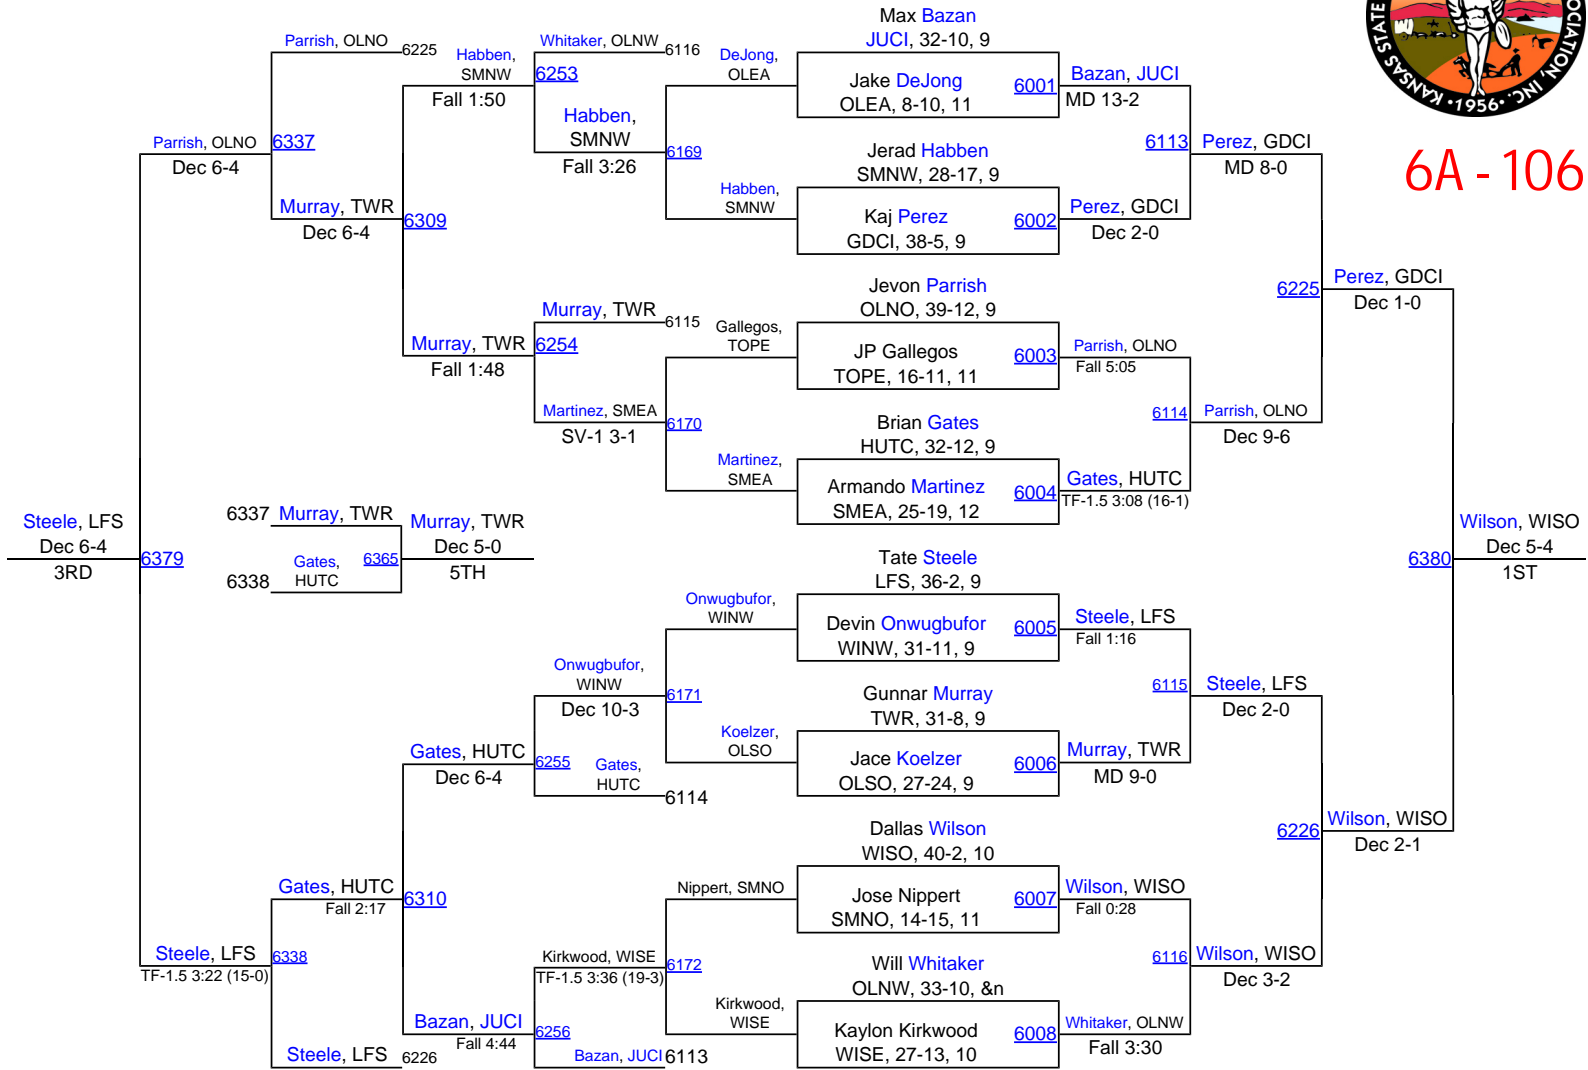

2015 State Wrestling Team Scores

6A

1. Garden City	183.0
2. Olathe North	174.5
3. Dodge City	136.0
4. Derby	121.0
5. Junction City	102.5
6. Manhattan	100.0
7. Wichita Northwest	94.0
8. OP-Blue Valley Northwest	73.0
9. Wichita South	63.5
10. Haysville Campus	55.5
11. Maize	52.0
12. Olathe Northwest	47.0
13. Topeka-Washburn Rural	46.5
14. Hutchinson	42.5
15. Gardner Edgerton	42.0
15. OP-Blue Valley	42.0
17. Wichita West	38.0
18. SM-East	32.0
19. Lawrence Free State	30.5
20. Olathe East	29.0
21. Lawrence	24.0
22. Olathe South	22.0
23. SM-North	19.0
24. Wichita Southeast	17.5
25. SM-West	16.0
26. SM-Northwest	15.0
27. Wichita North	9.0
28. OP-Blue Valley North	7.0
29. SM-South	6.0
30. Topeka	4.0
31. Wichita East	2.0
32. KC-Wyandotte	-1.0

2015 KSHSAA 6A/5A Championships

6A - 106