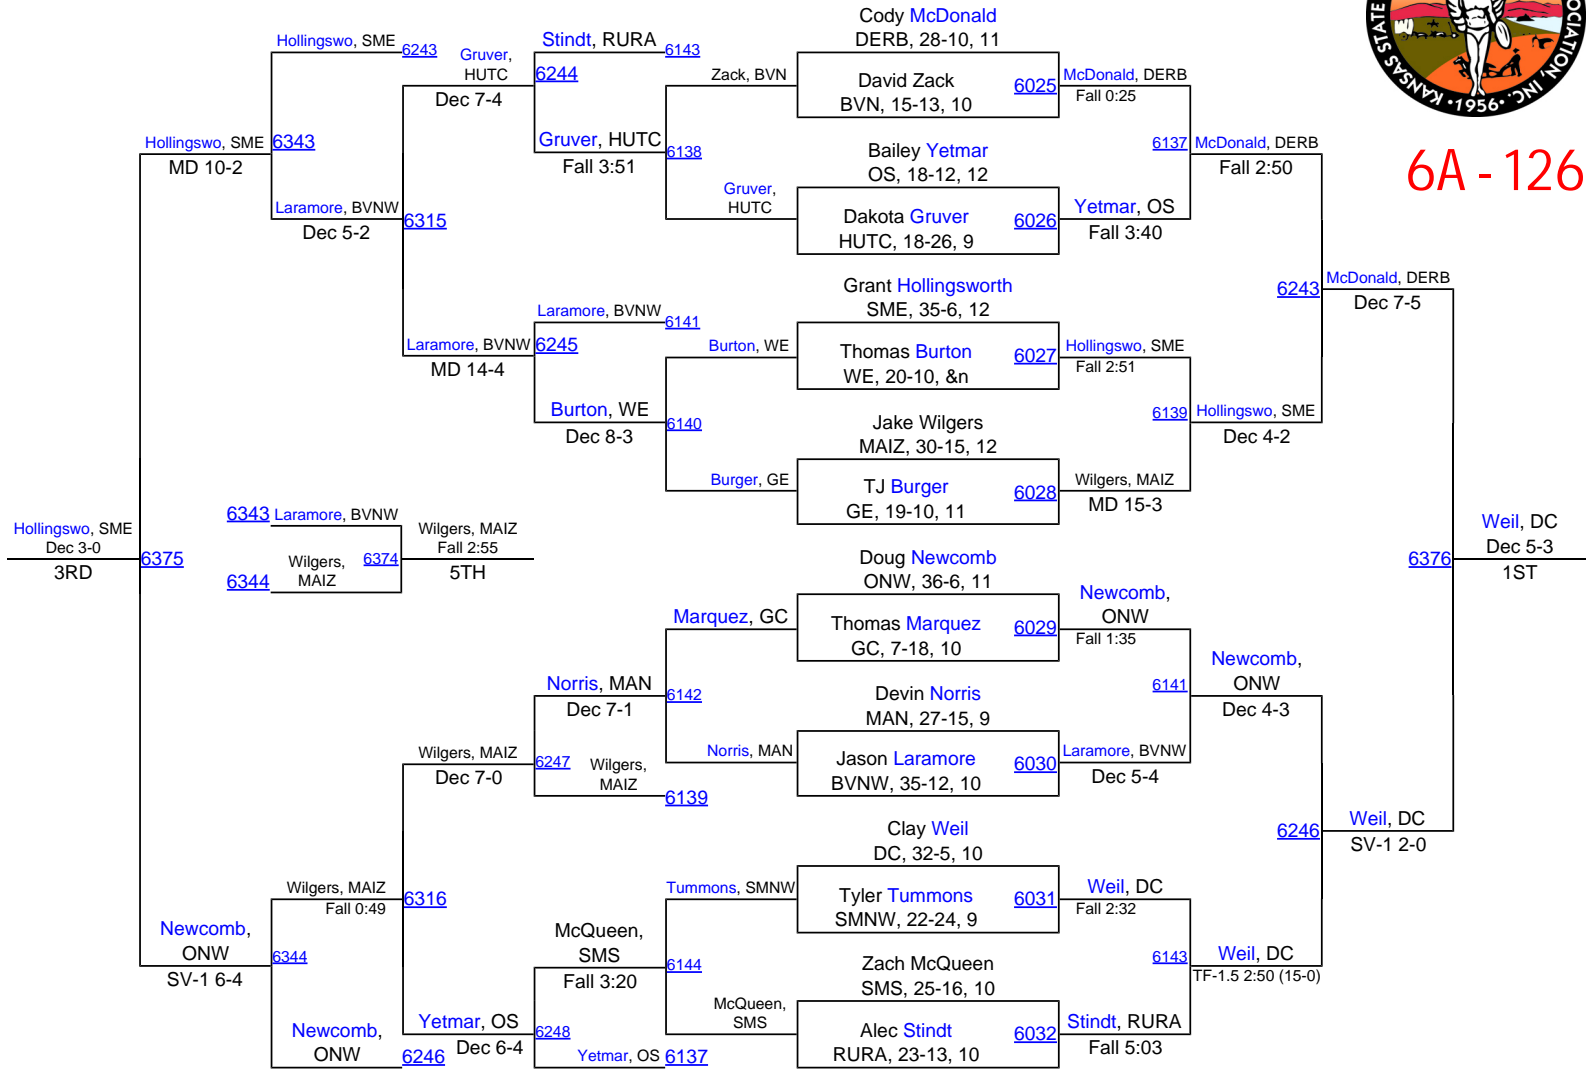

2014 KSHSAA 6A/5A Championships

6A - 106

2014 KSHSAA 6A/5A Championships

6A-113

2014 KSHSAA 6A/5A Championships

6A - 120

2014 KSHSAA 6A/5A Championships

6A - 126