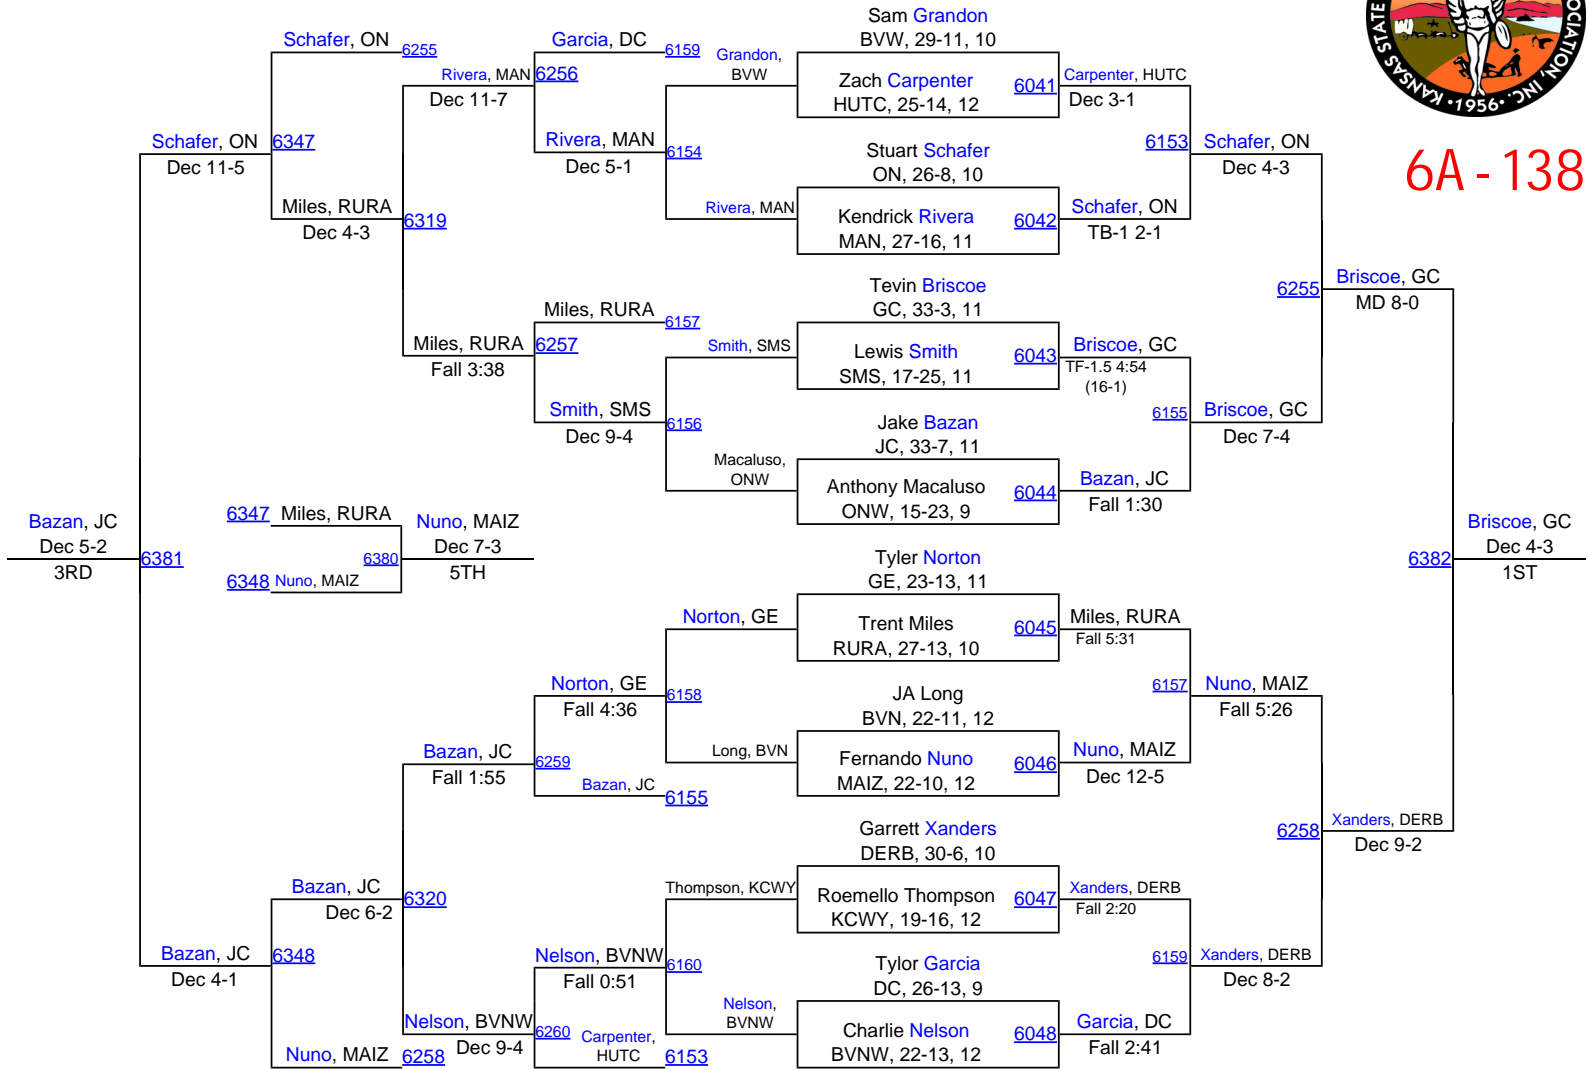

2014 KSHSAA 6A/5A Championships

6A-132

2014 KSHSAA 6A/5A Championships

6A - 138

2014 KSHSAA 6A/5A Championships

6A-145

2014 KSHSAA 6A/5A Championships

6A - 152