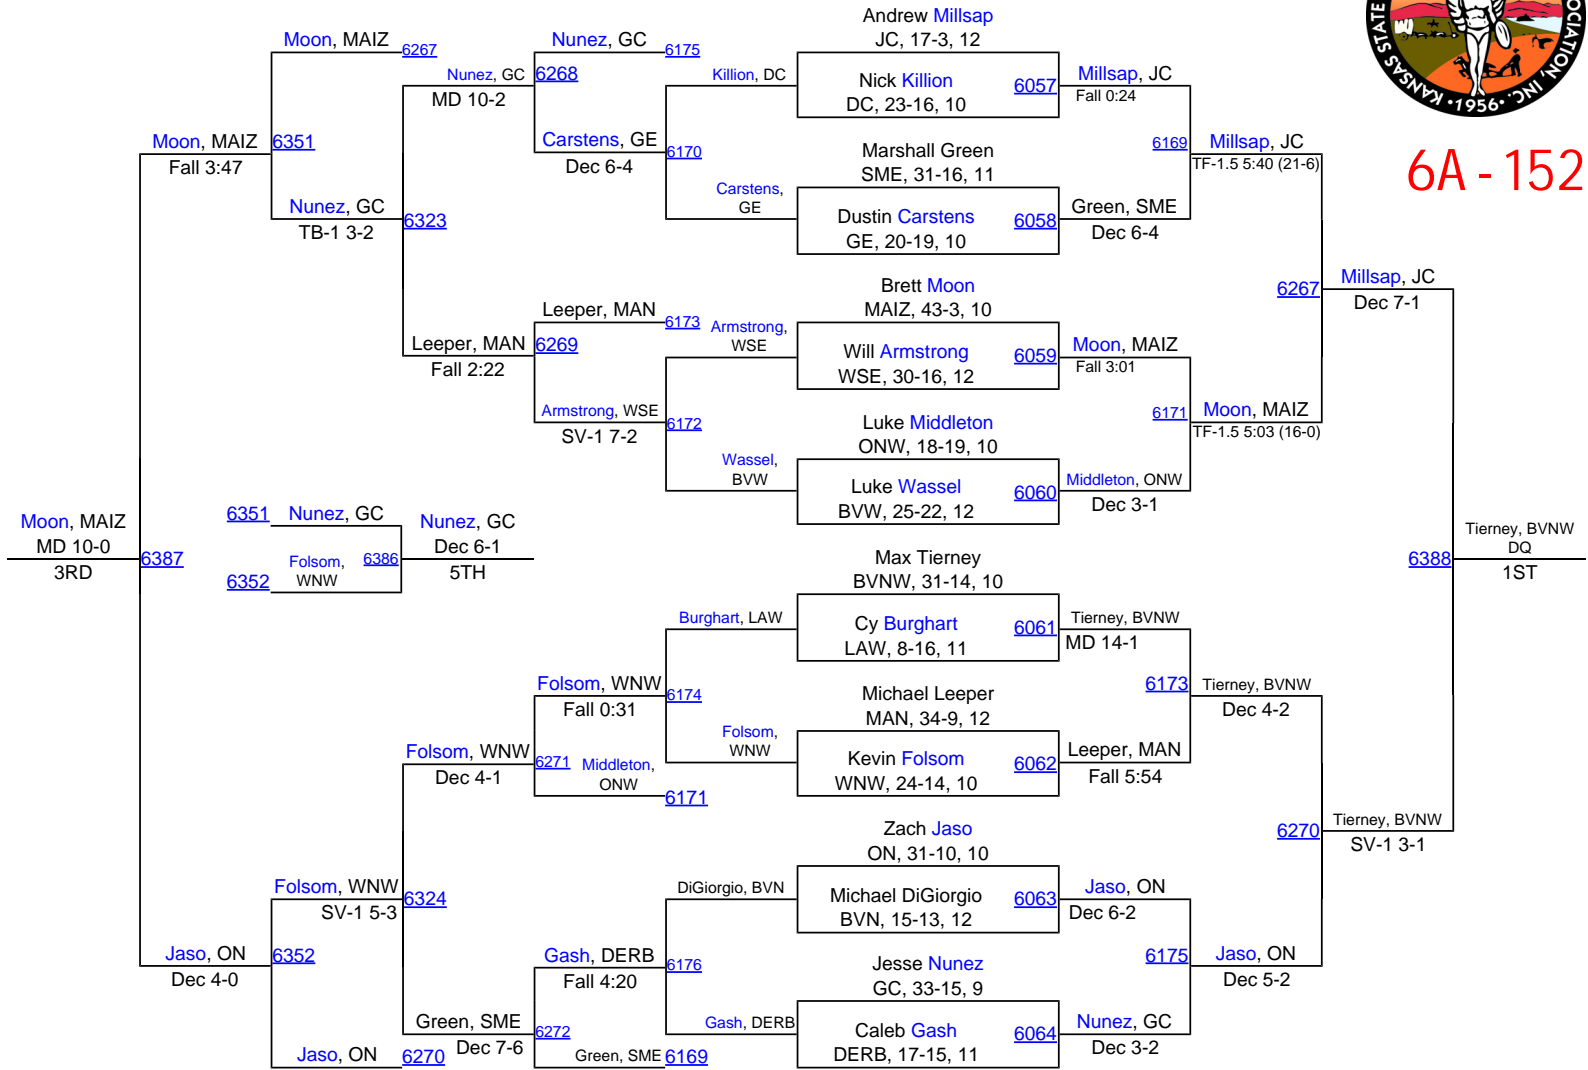

2014 KSHSAA 6A/5A Championships

6A-132

2014 KSHSAA 6A/5A Championships

6A - 138

2014 KSHSAA 6A/5A Championships

6A-145

2014 KSHSAA 6A/5A Championships

6A - 152