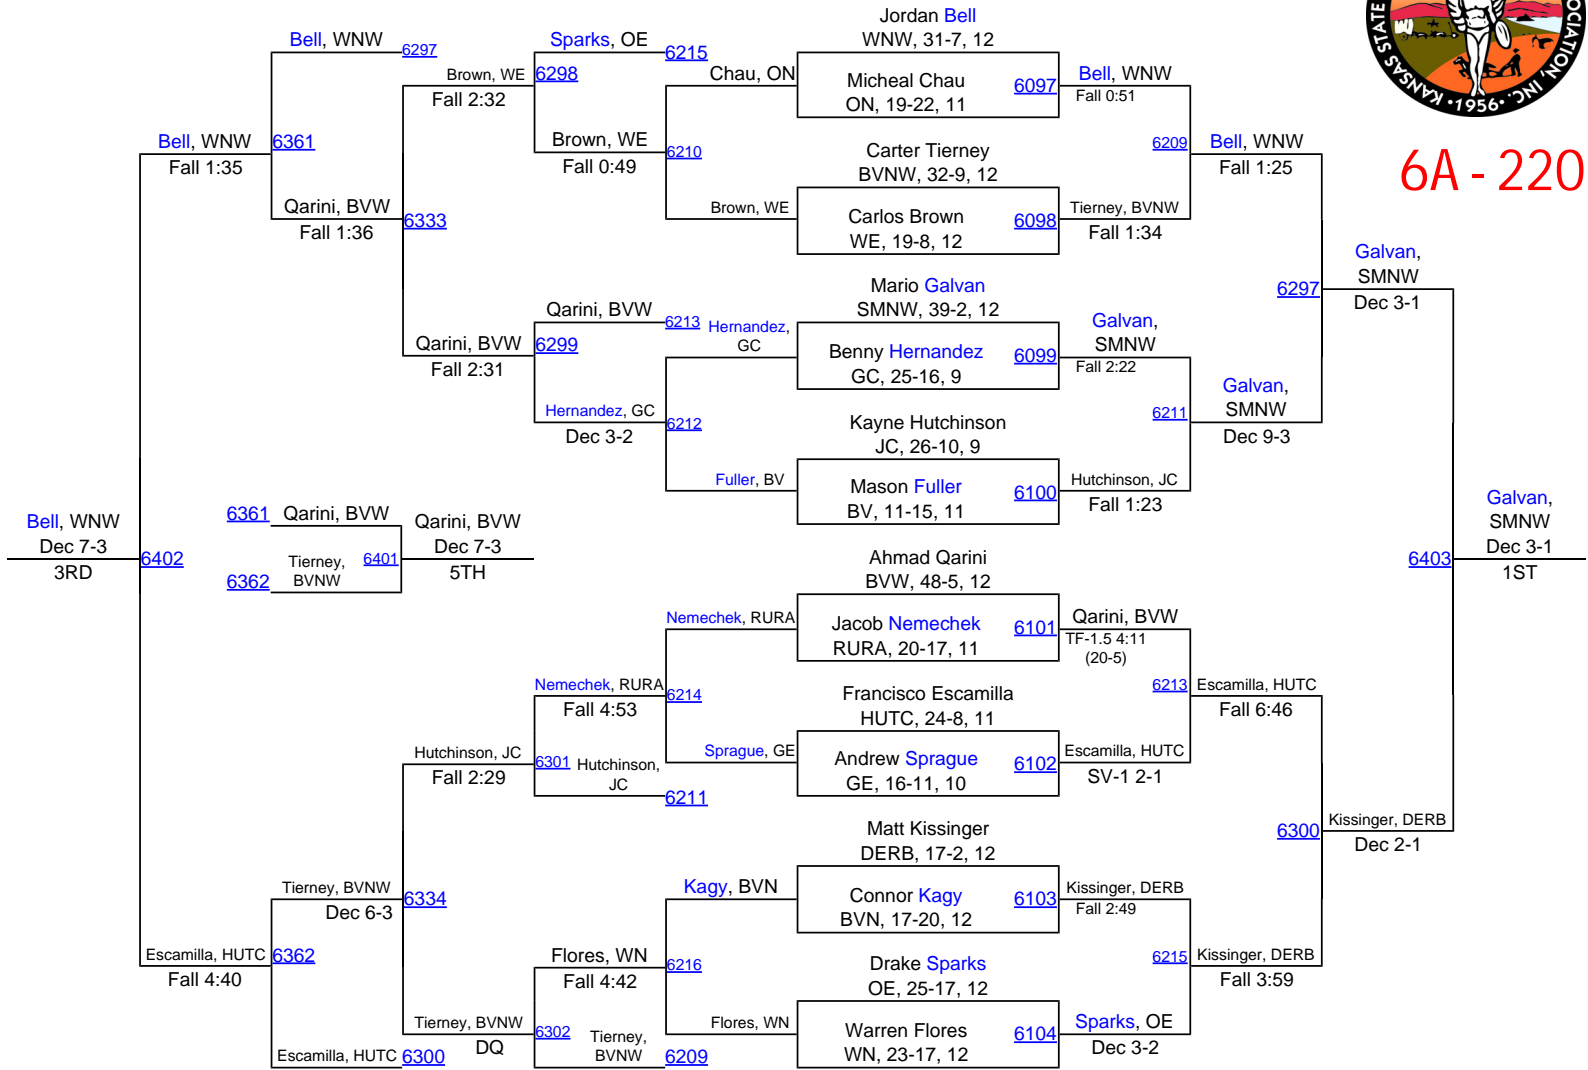

2014 KSHSAA 6A/5A Championships

6A - 220