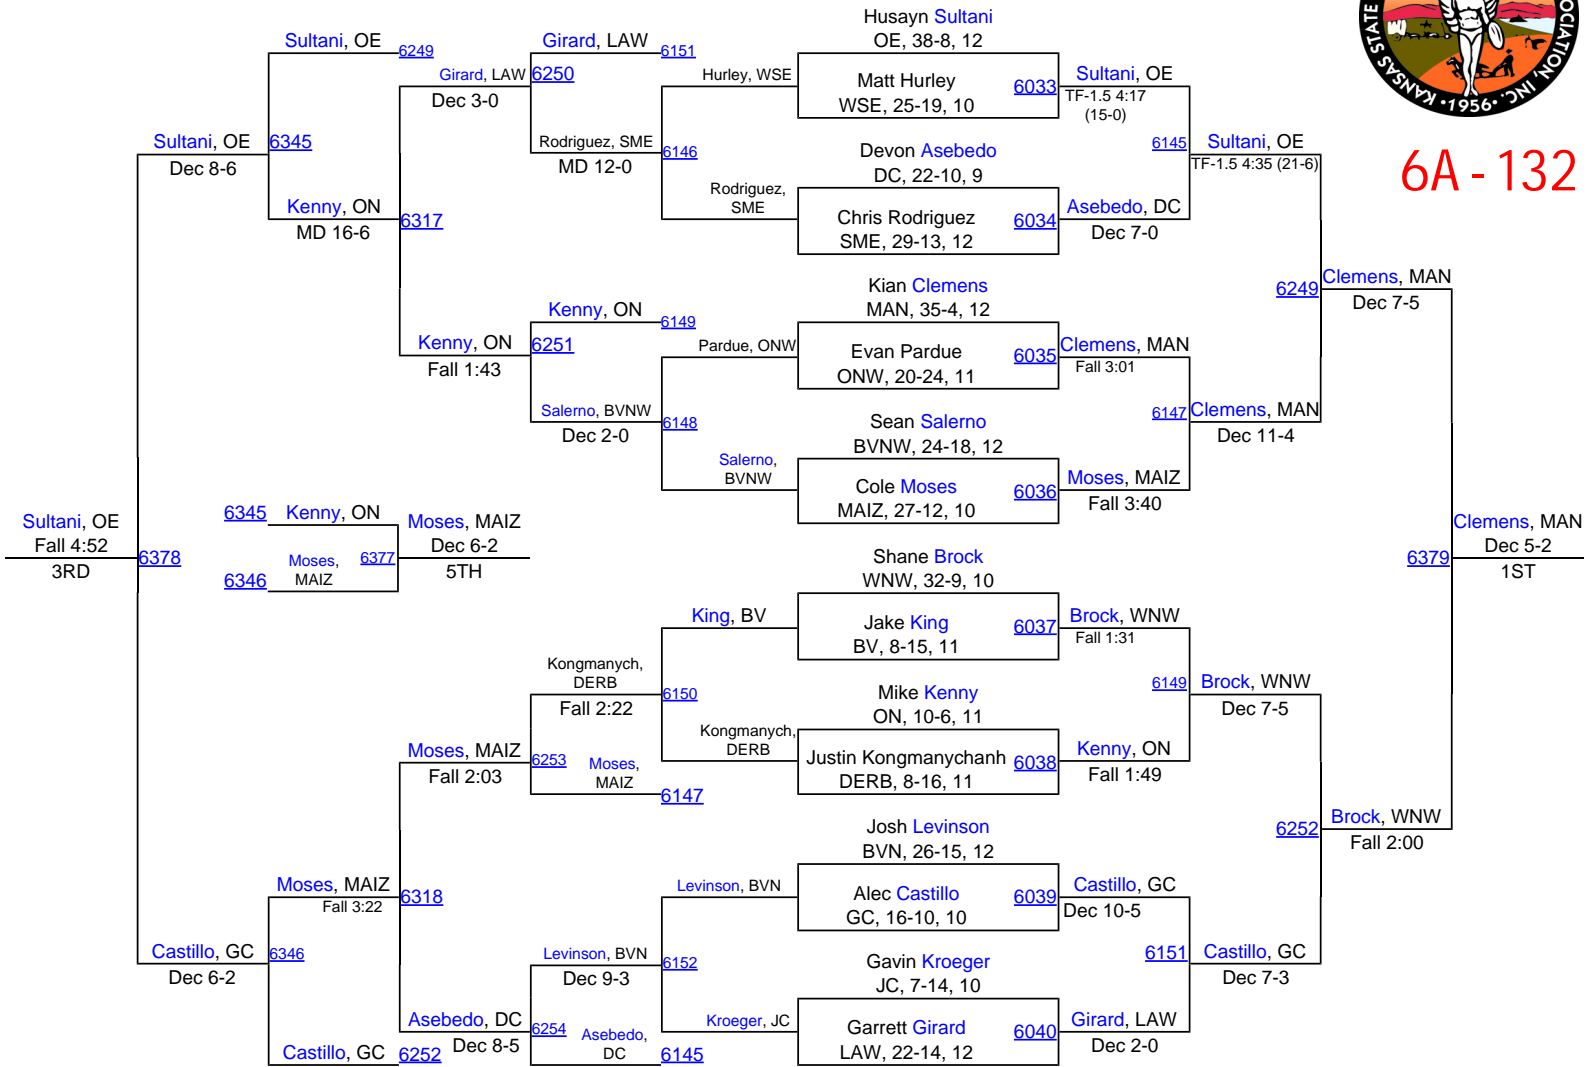

2014 KSHSAA 6A/5A Championships

6A-132