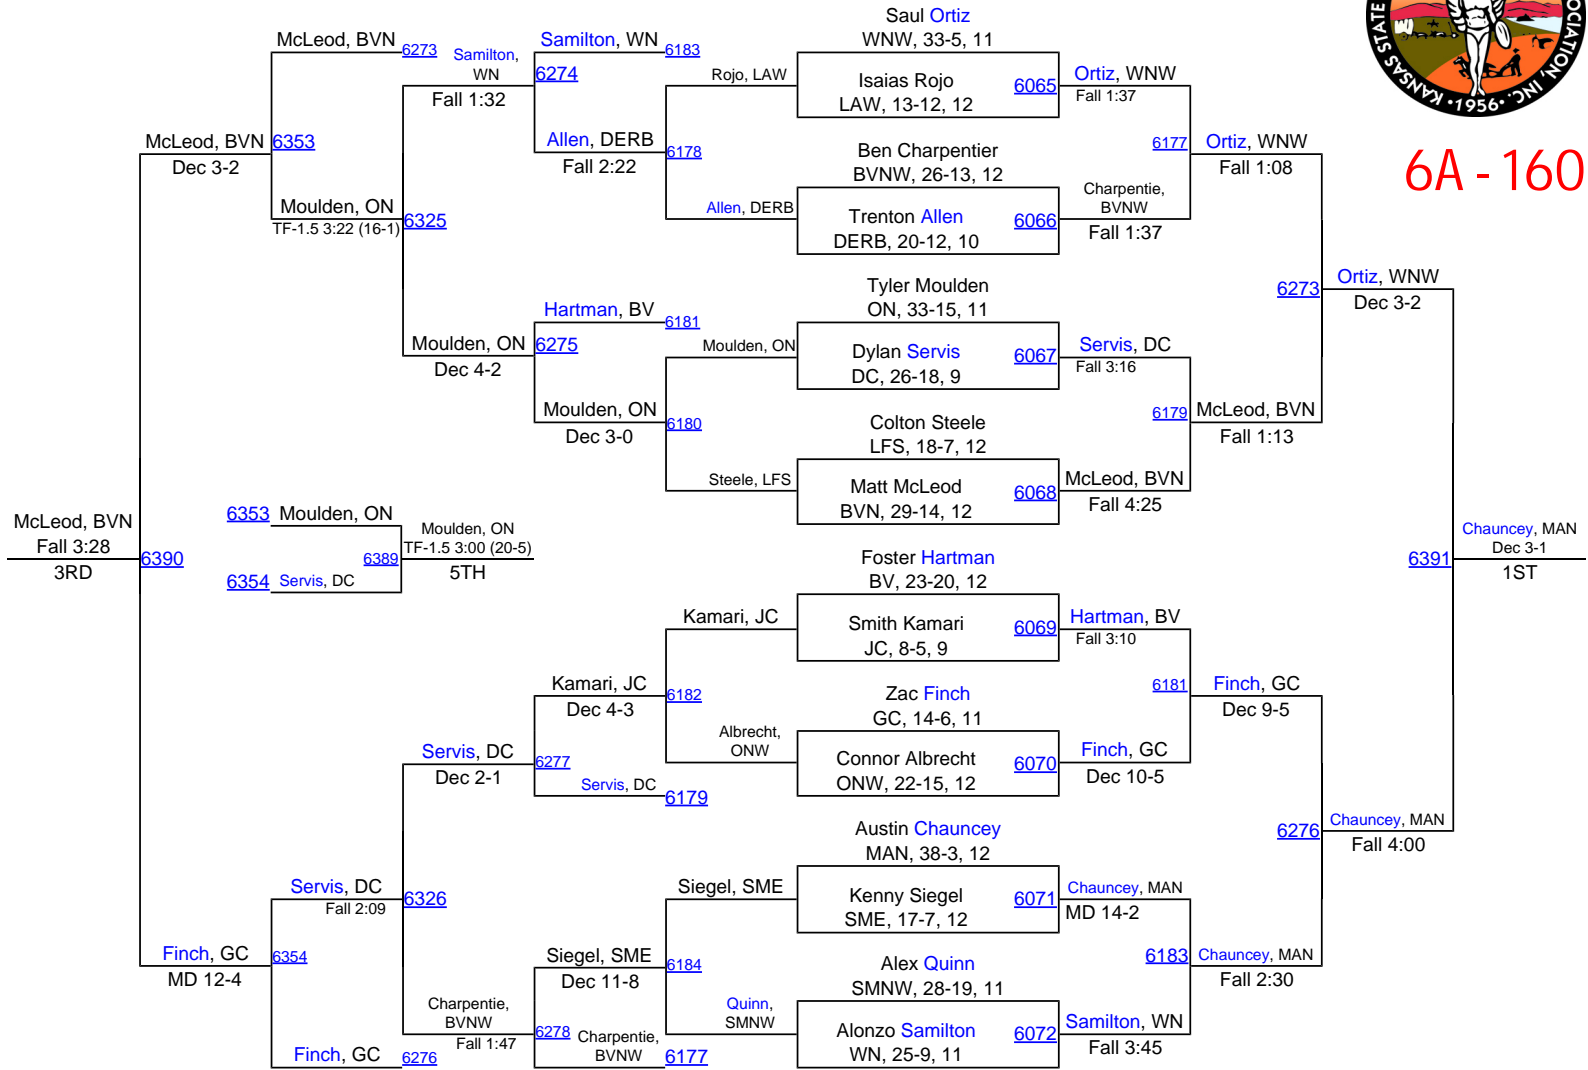

2014 KSHSAA 6A/5A Championships

6A-160