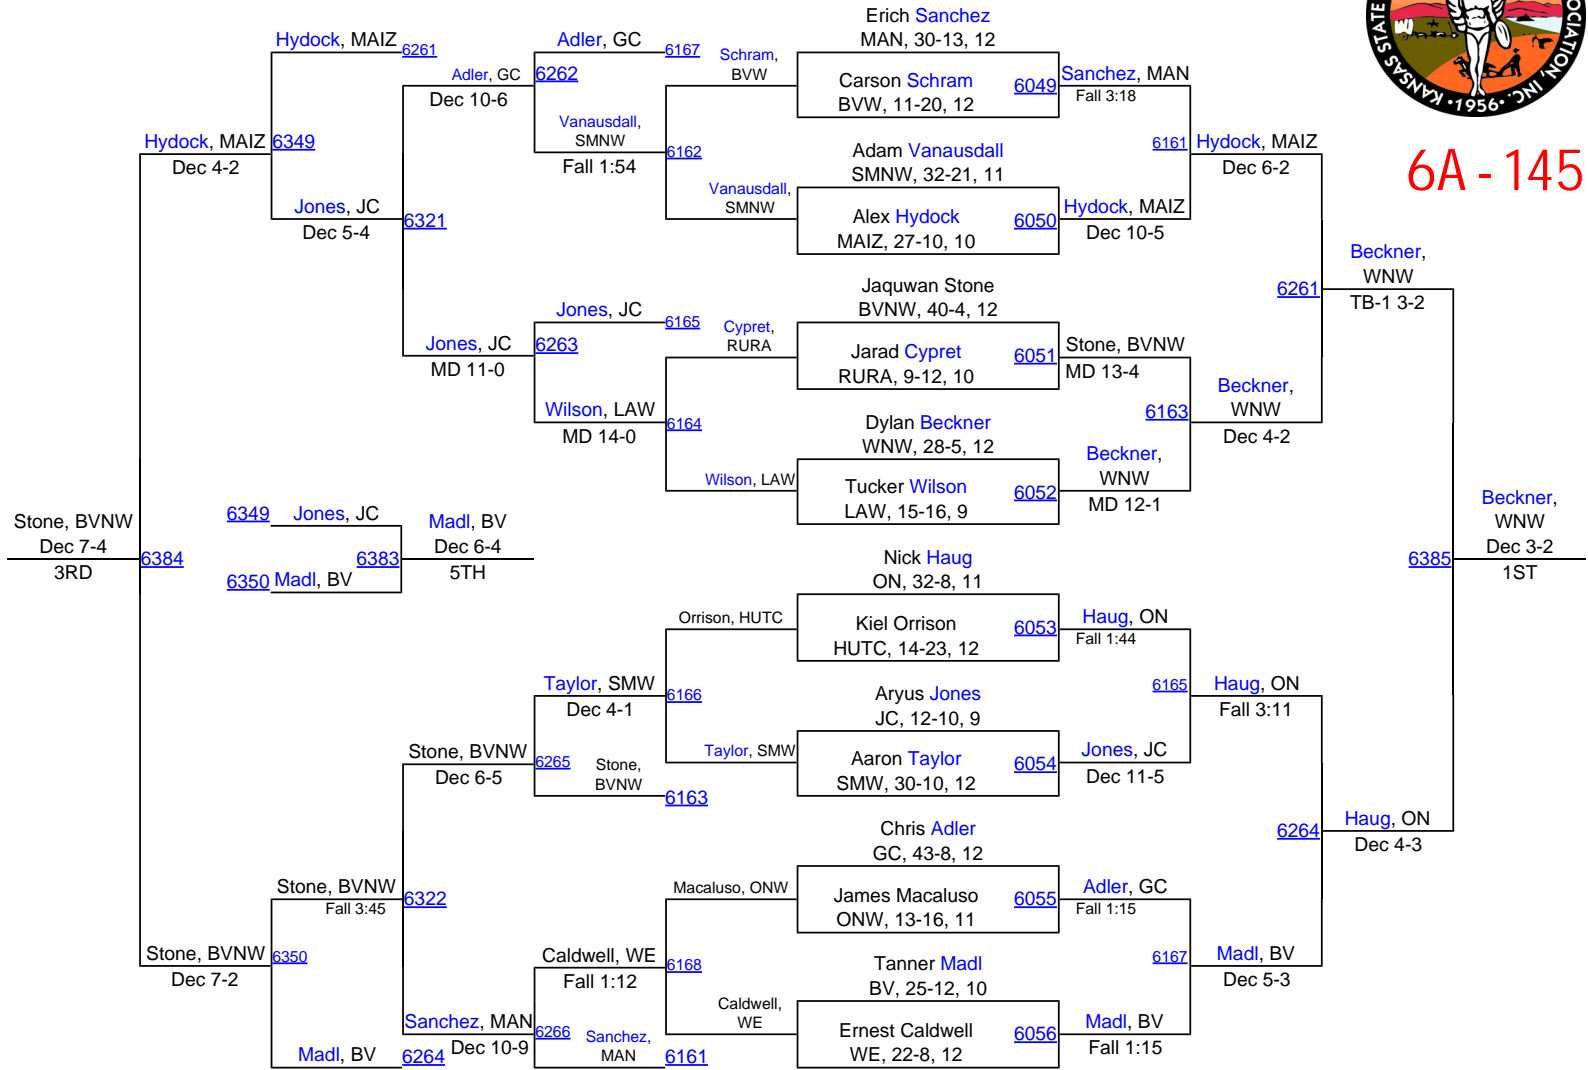

2014 KSHSAA 6A/5A Championships

6A-132

2014 KSHSAA 6A/5A Championships

6A - 138

2014 KSHSAA 6A/5A Championships

6A-145

2014 KSHSAA 6A/5A Championships

6A - 152