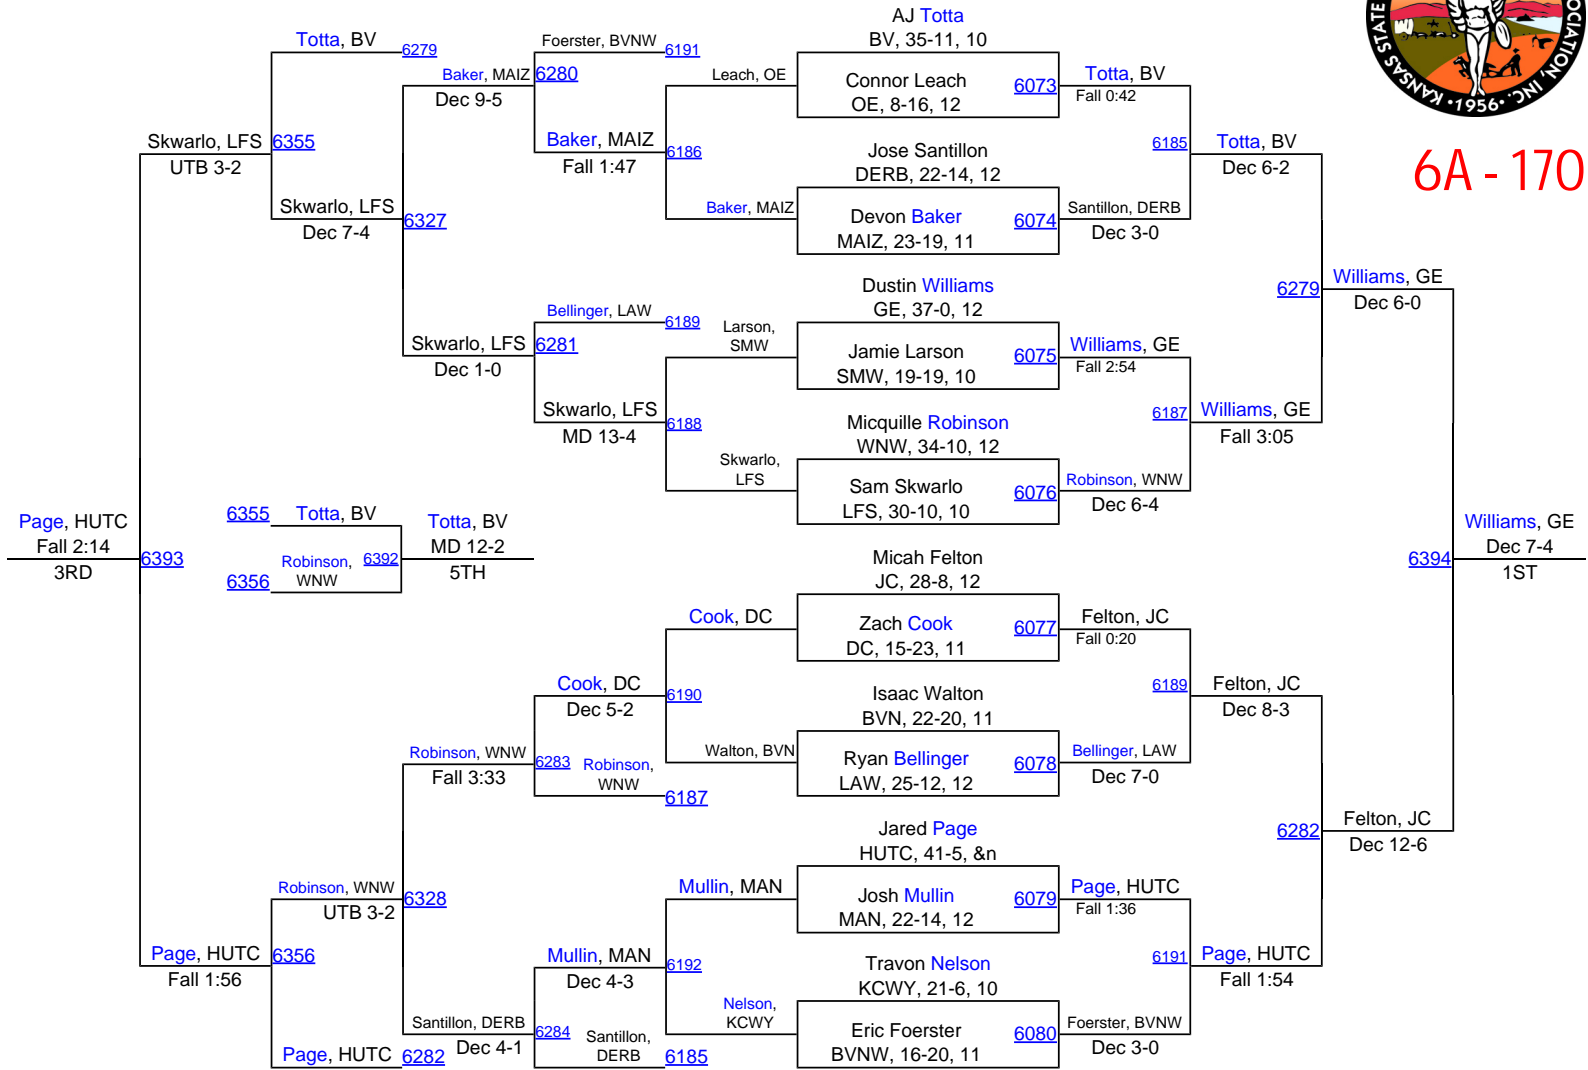

2014 KSHSAA 6A/5A Championships

6A-160

2014 KSHSAA 6A/5A Championships

6A - 170

2014 KSHSAA 6A/5A Championships

6A - 182

2014 KSHSAA 6A/5A Championships

6A - 195