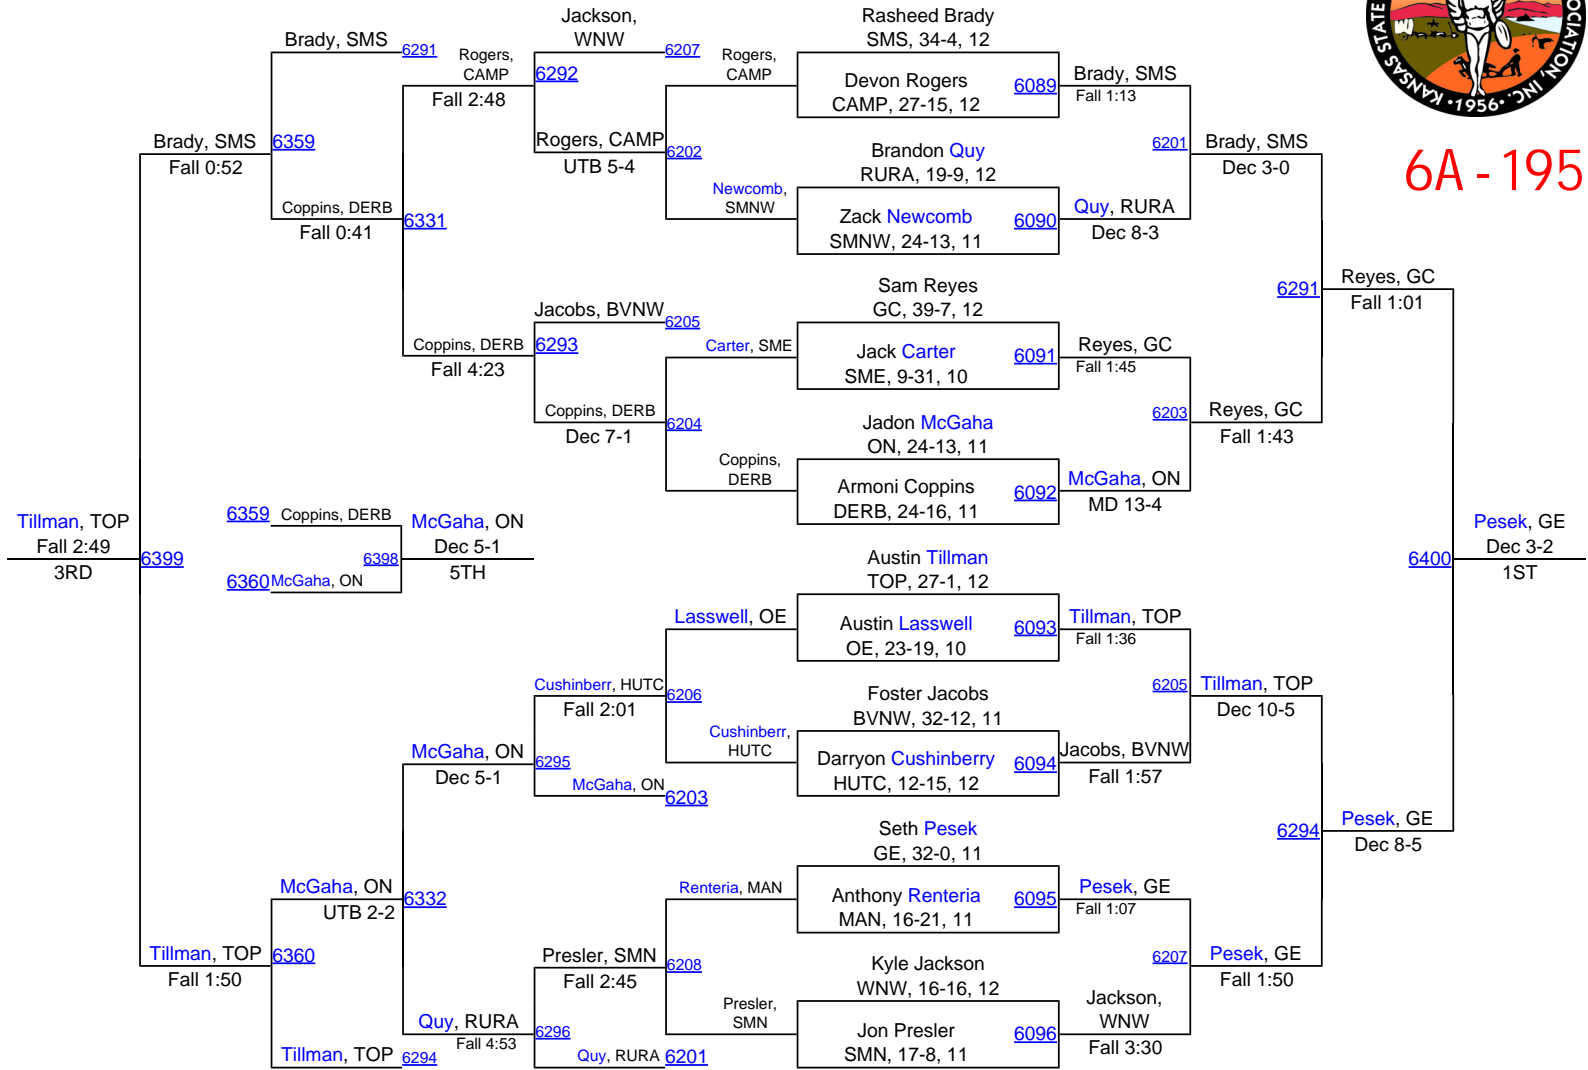

2014 KSHSAA 6A/5A Championships

6A-160

2014 KSHSAA 6A/5A Championships

6A - 170

2014 KSHSAA 6A/5A Championships

6A - 182

2014 KSHSAA 6A/5A Championships

6A - 195