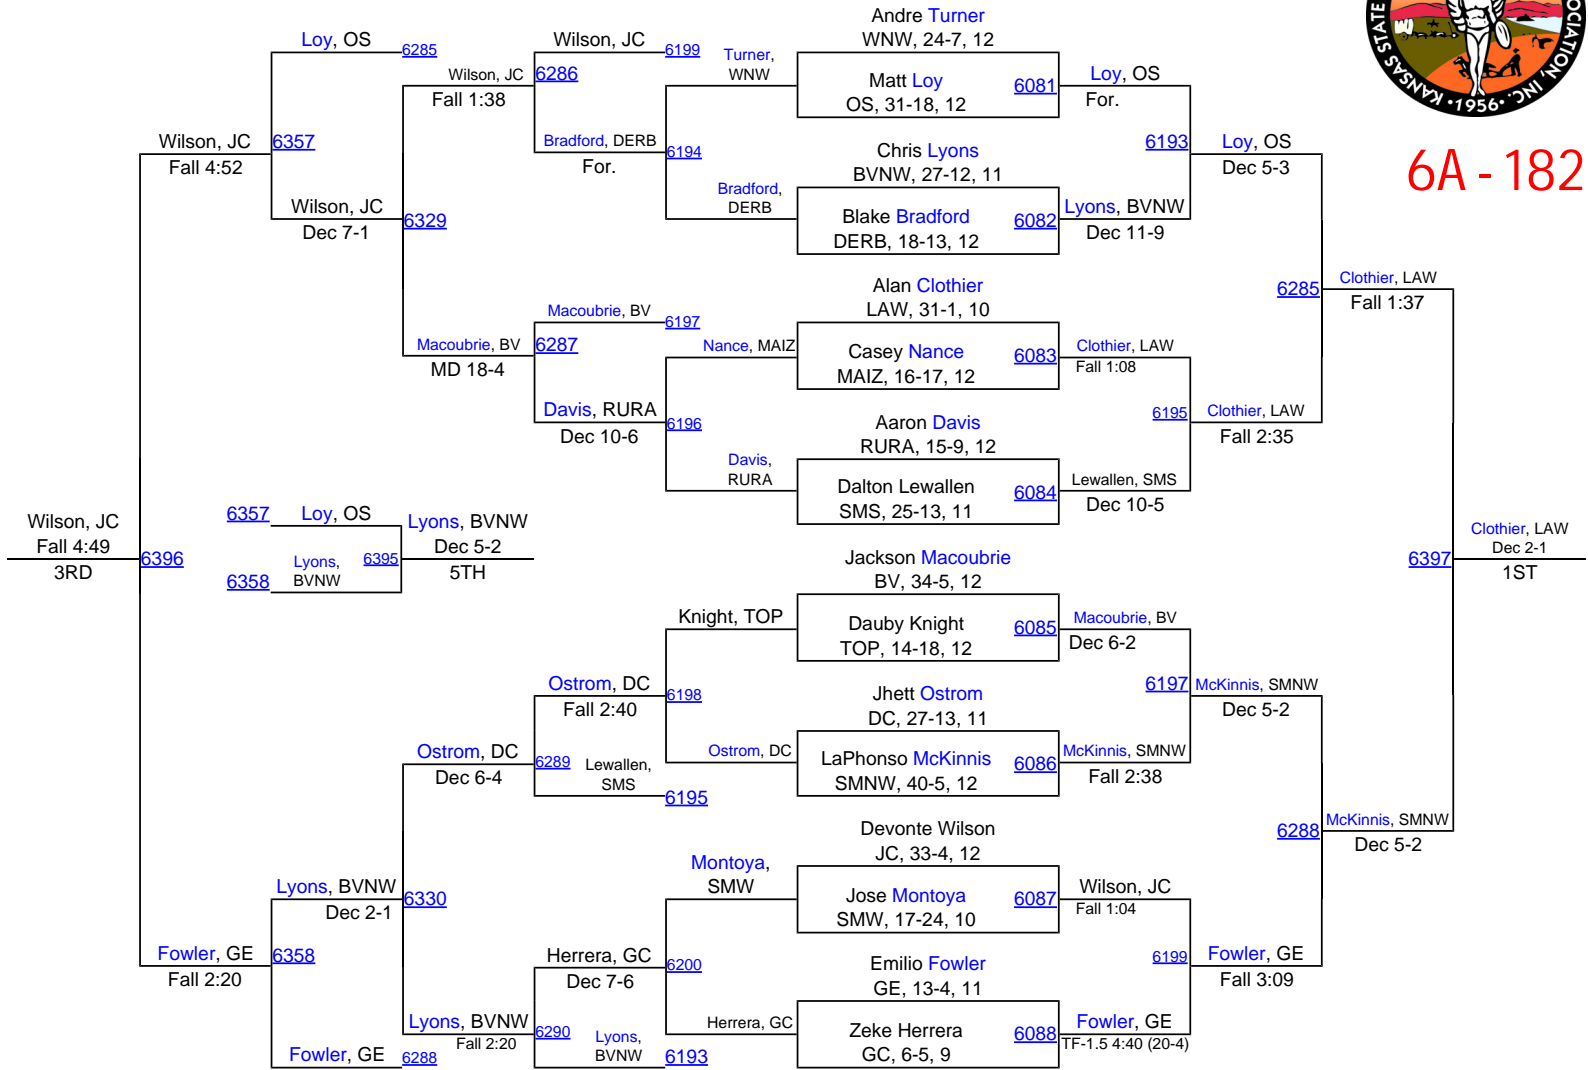

2014 KSHSAA 6A/5A Championships

6A-160

2014 KSHSAA 6A/5A Championships

6A - 170

2014 KSHSAA 6A/5A Championships

6A - 182

2014 KSHSAA 6A/5A Championships

6A - 195