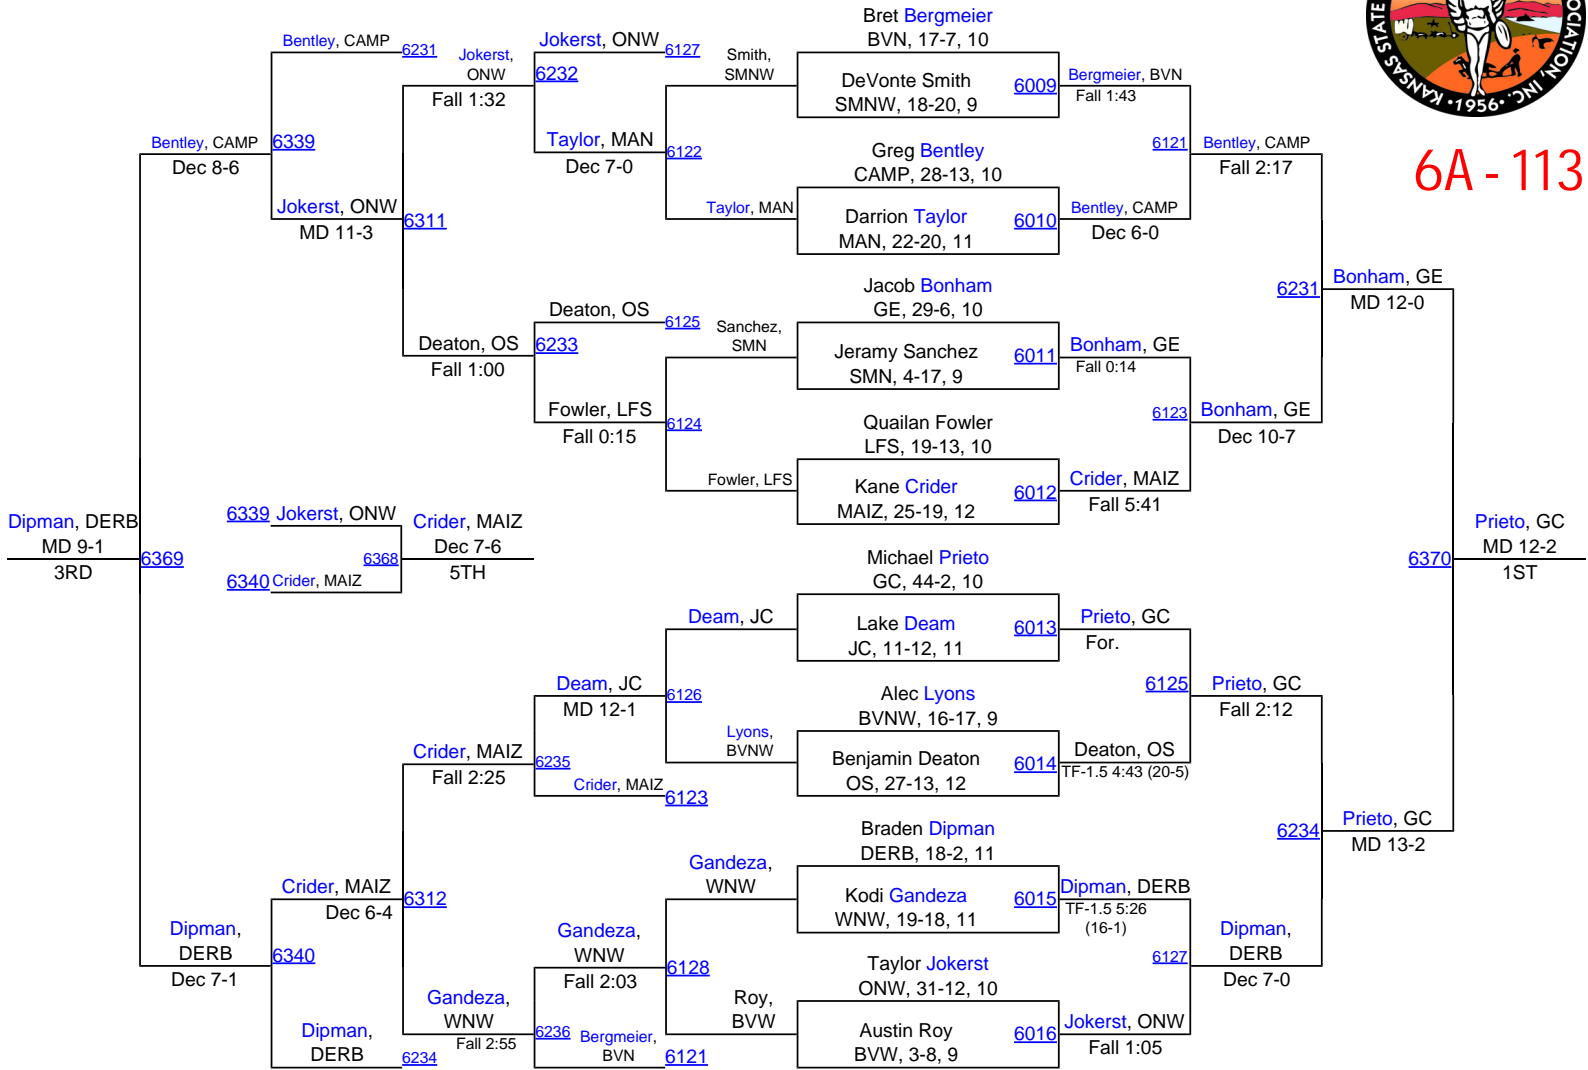

2014 KSHSAA 6A/5A Championships

6A - 106

2014 KSHSAA 6A/5A Championships

6A-113

2014 KSHSAA 6A/5A Championships

6A - 120

2014 KSHSAA 6A/5A Championships

6A - 126