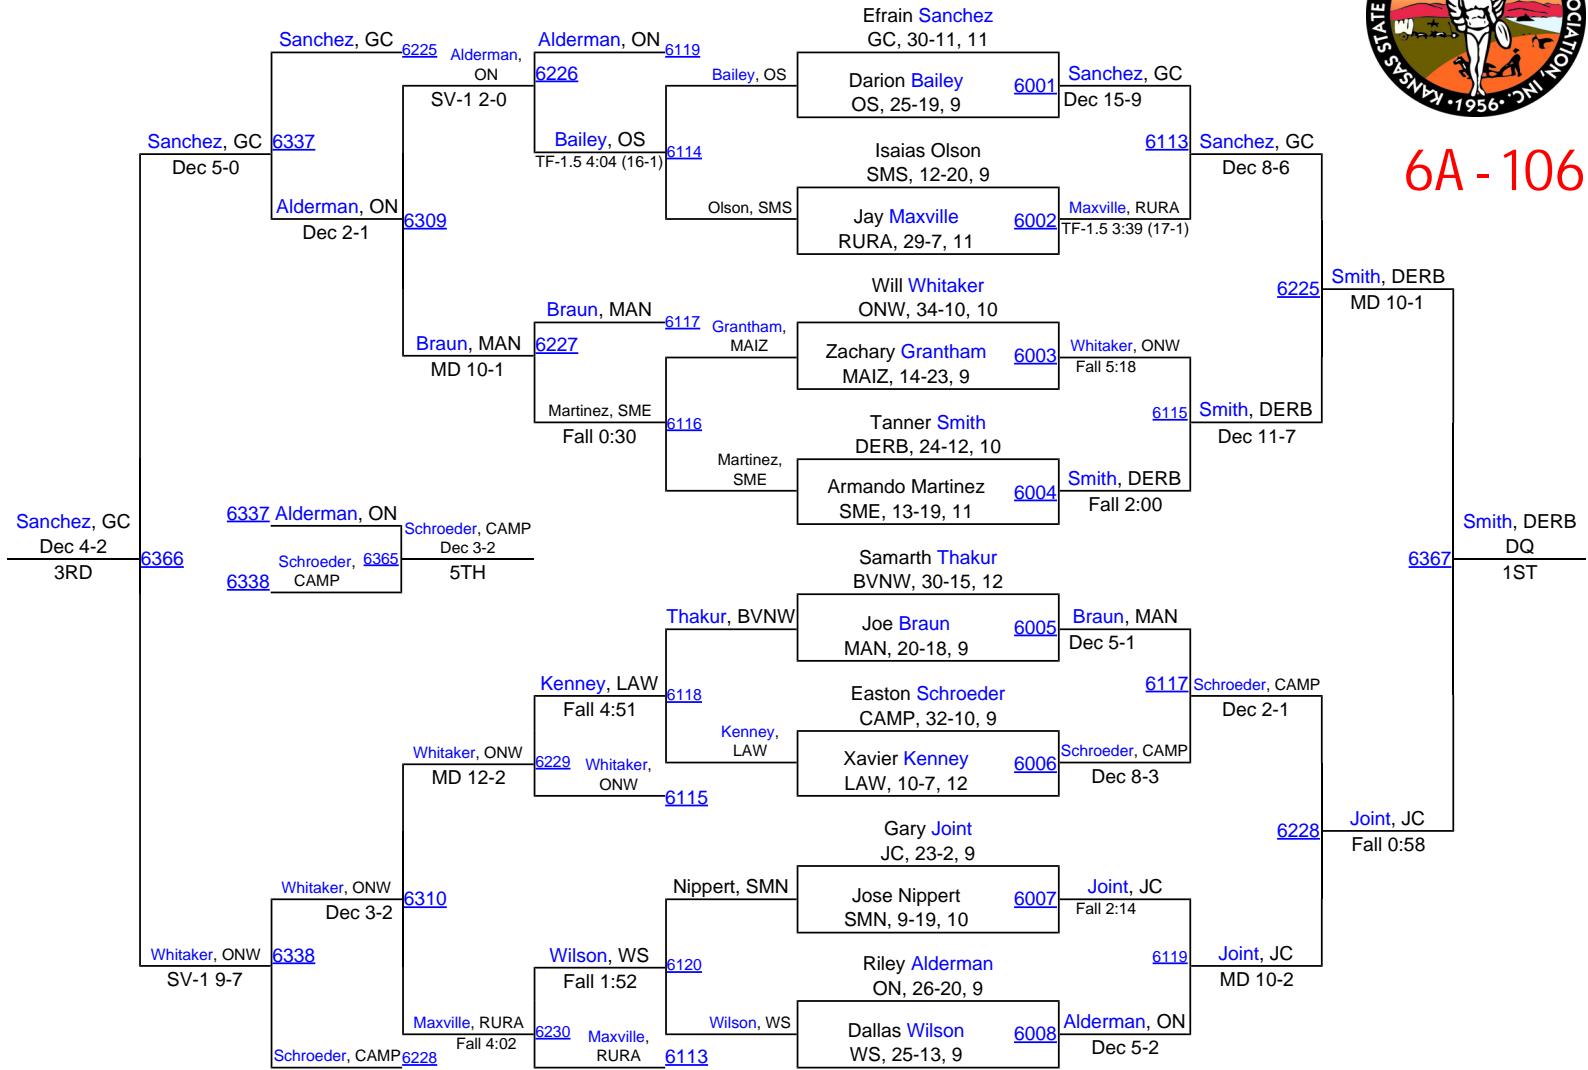

Team Scores

6A

1. Garden City	153.5
2. Derby	135.5
3. OP-BV Northwest	115.0
4. Wichita-Northwest	114.0
5. Olathe-North	109.0
6. Manhattan	100.0
7. Junction City	97.0
8. Gardner-Edgerton	94.5
9. Maize	88.5
10. Lawrence	61.0
11. Dodge City	59.5
12. Hutchinson	51.0
13. SM-Northwest	50.0
14. Haysville-Campus	49.0
15. Olathe-Northwest	43.0
16. Olathe-East	40.0
17. OP-Blue Valley	34.0
18. Topeka-Washburn Rur.	30.5
19. SM-South	27.0
20. SM-East	26.0
21. OP-Blue Valley North	25.0
22. Olathe-South	23.0
23. OP-Blue Valley West	20.5
24. Topeka	20.0
25. Lawrence-Free State	18.0
25. Wichita-North	18.0
27. Wichita-East	13.0
28. Wichita-South	4.0
29. SM-North	3.0
30. SM-West	1.0
30. Wichita-Southeast	1.0
32. KC-Wyandotte	0.0

2014 KSHSAA 6A/5A Championships

6A - 106