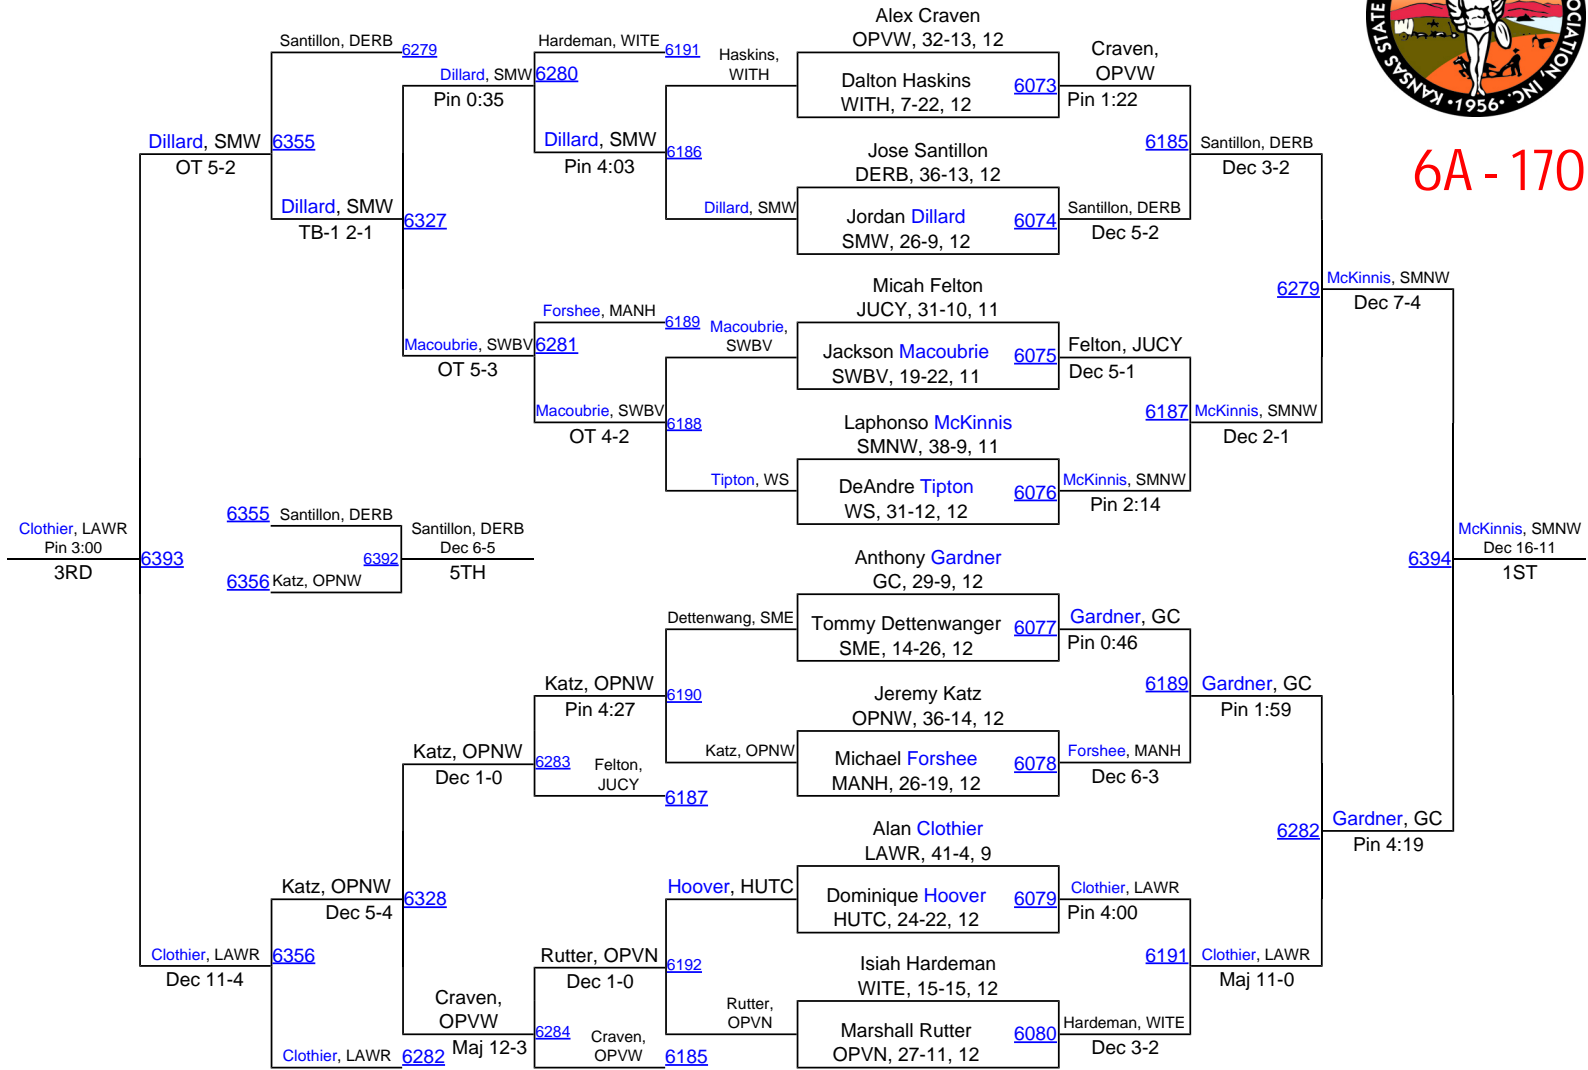

2013 KSHSAA 6A/5A Championships

6A - 170