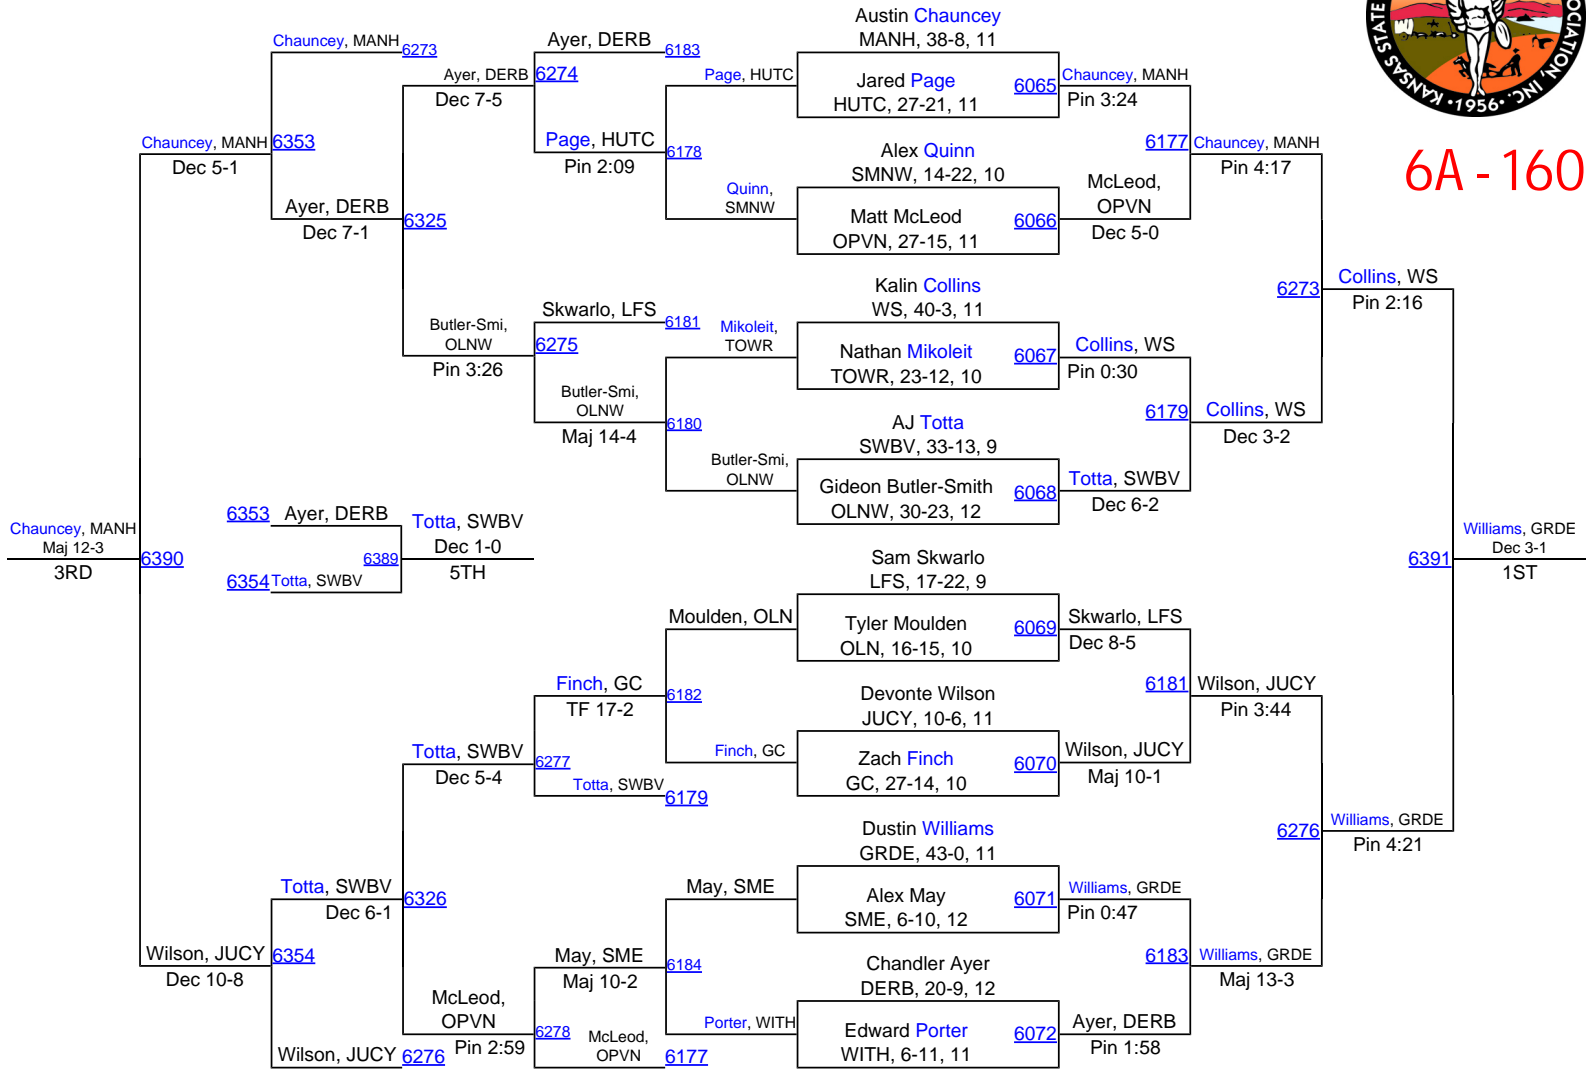

2013 KSHSAA 6A/5A Championships

6A - 160