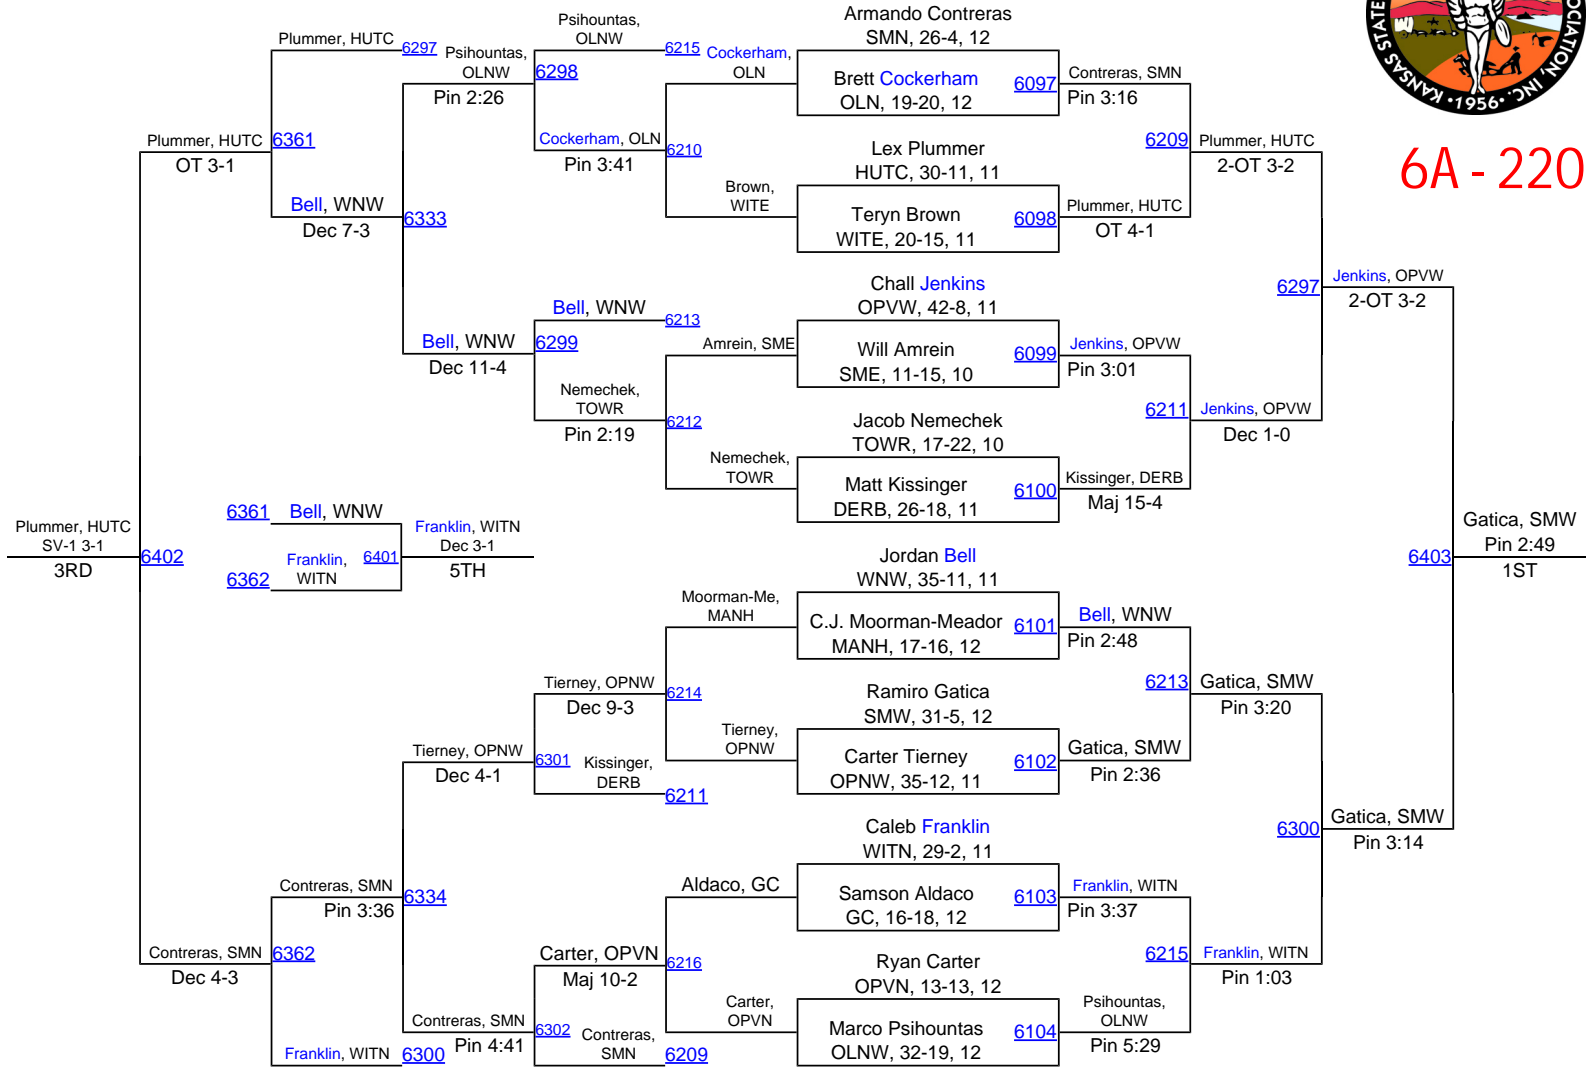

2013 KSHSAA 6A/5A Championships

6A - 170

2013 KSHSAA 6A/5A Championships

6A - 195

2013 KSHSAA 6A/5A Championships

6A - 220

2013 KSHSAA 6A/5A Championships

6A - 285