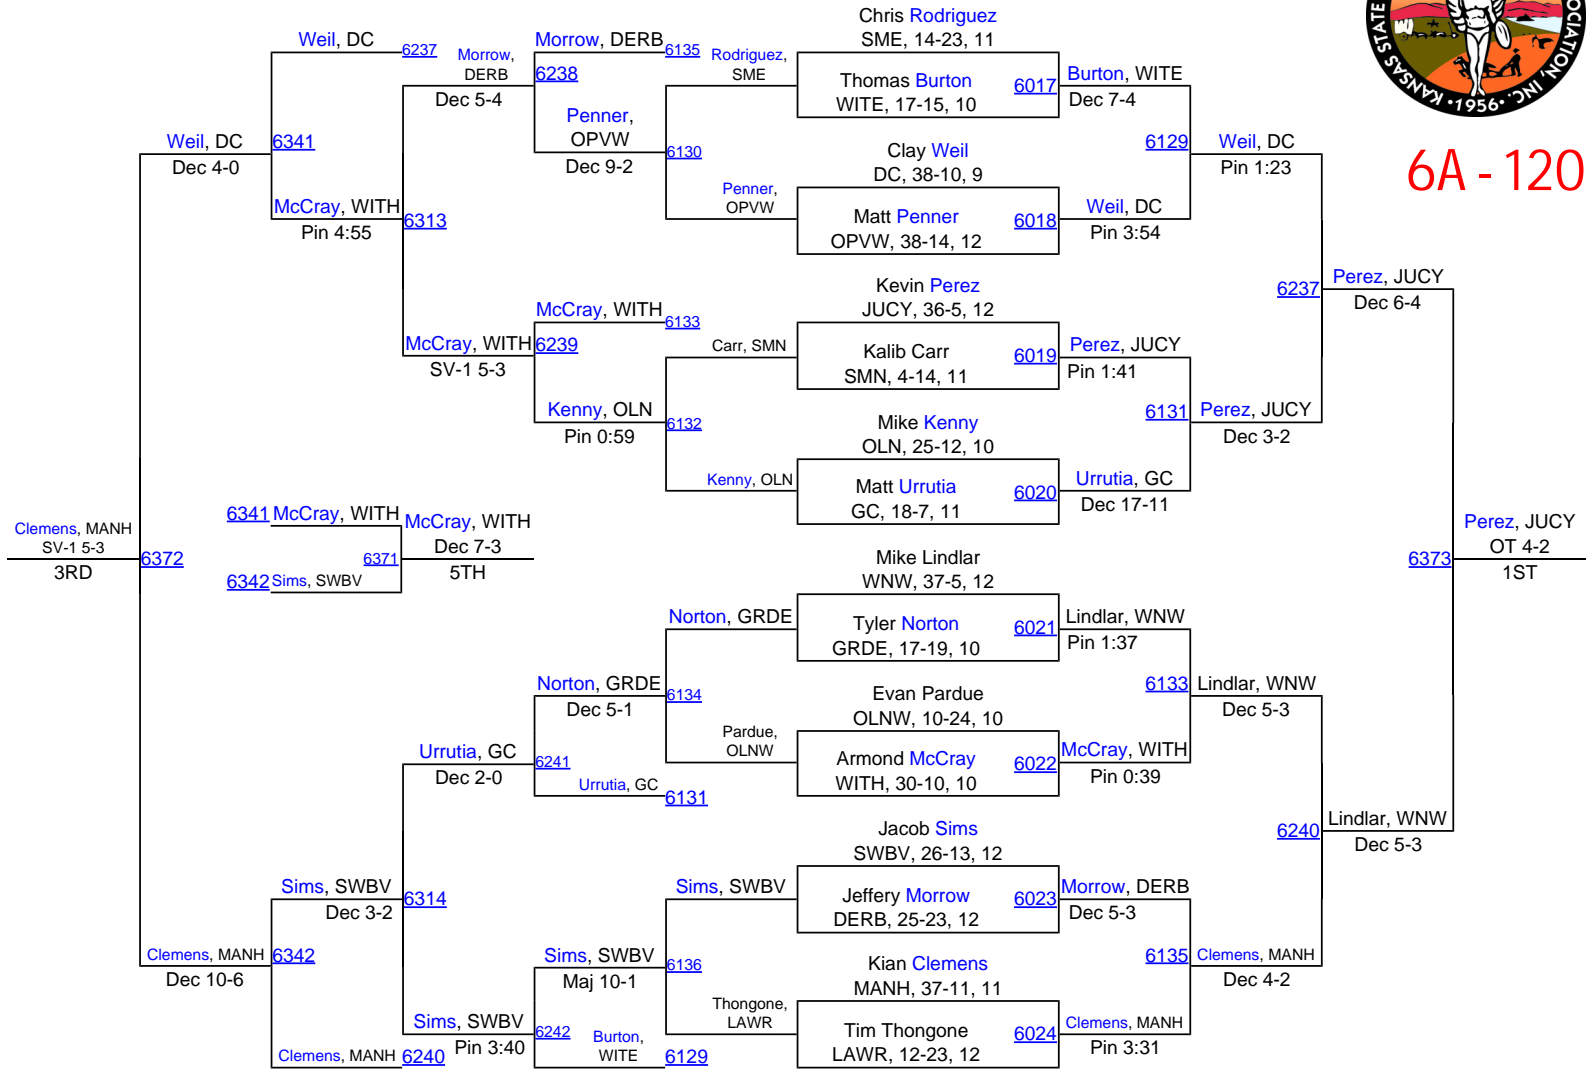

2013 KSHSAA 6A/5A Championships

6A-113

2013 KSHSAA 6A/5A Championships

6A - 120

2013 KSHSAA 6A/5A Championships

6A - 152

2013 KSHSAA 6A/5A Championships

6A - 160