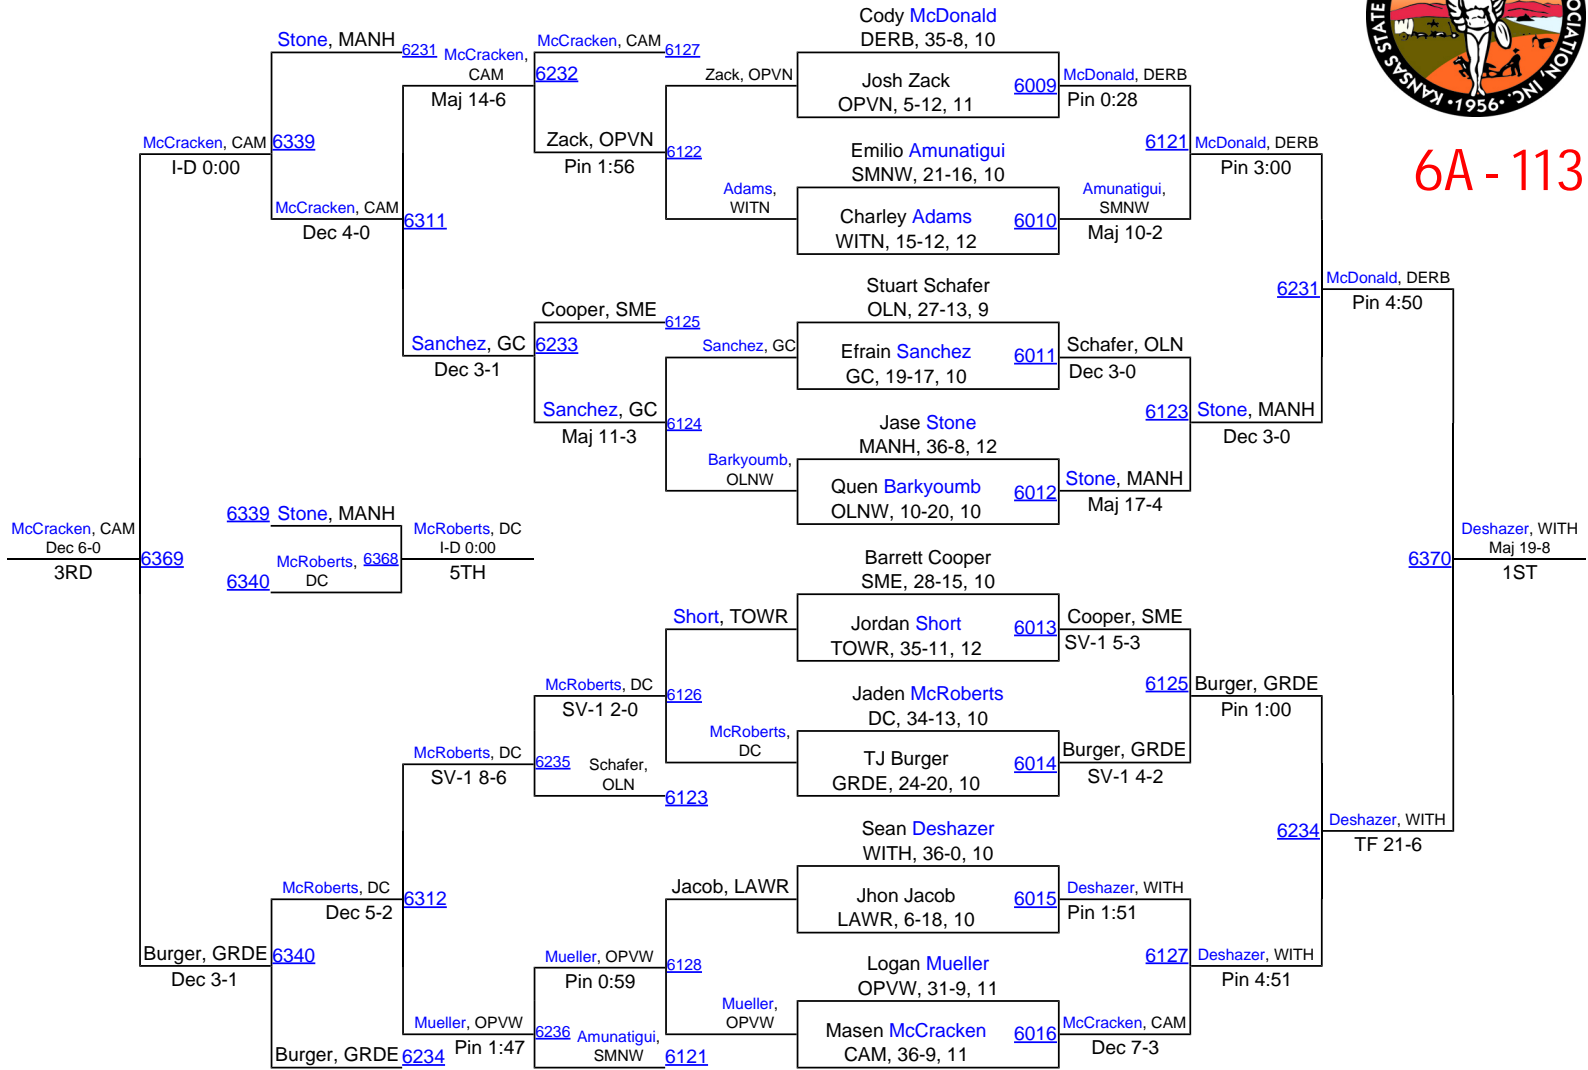

2013 KSHSAA 6A/5A Championships

6A-113