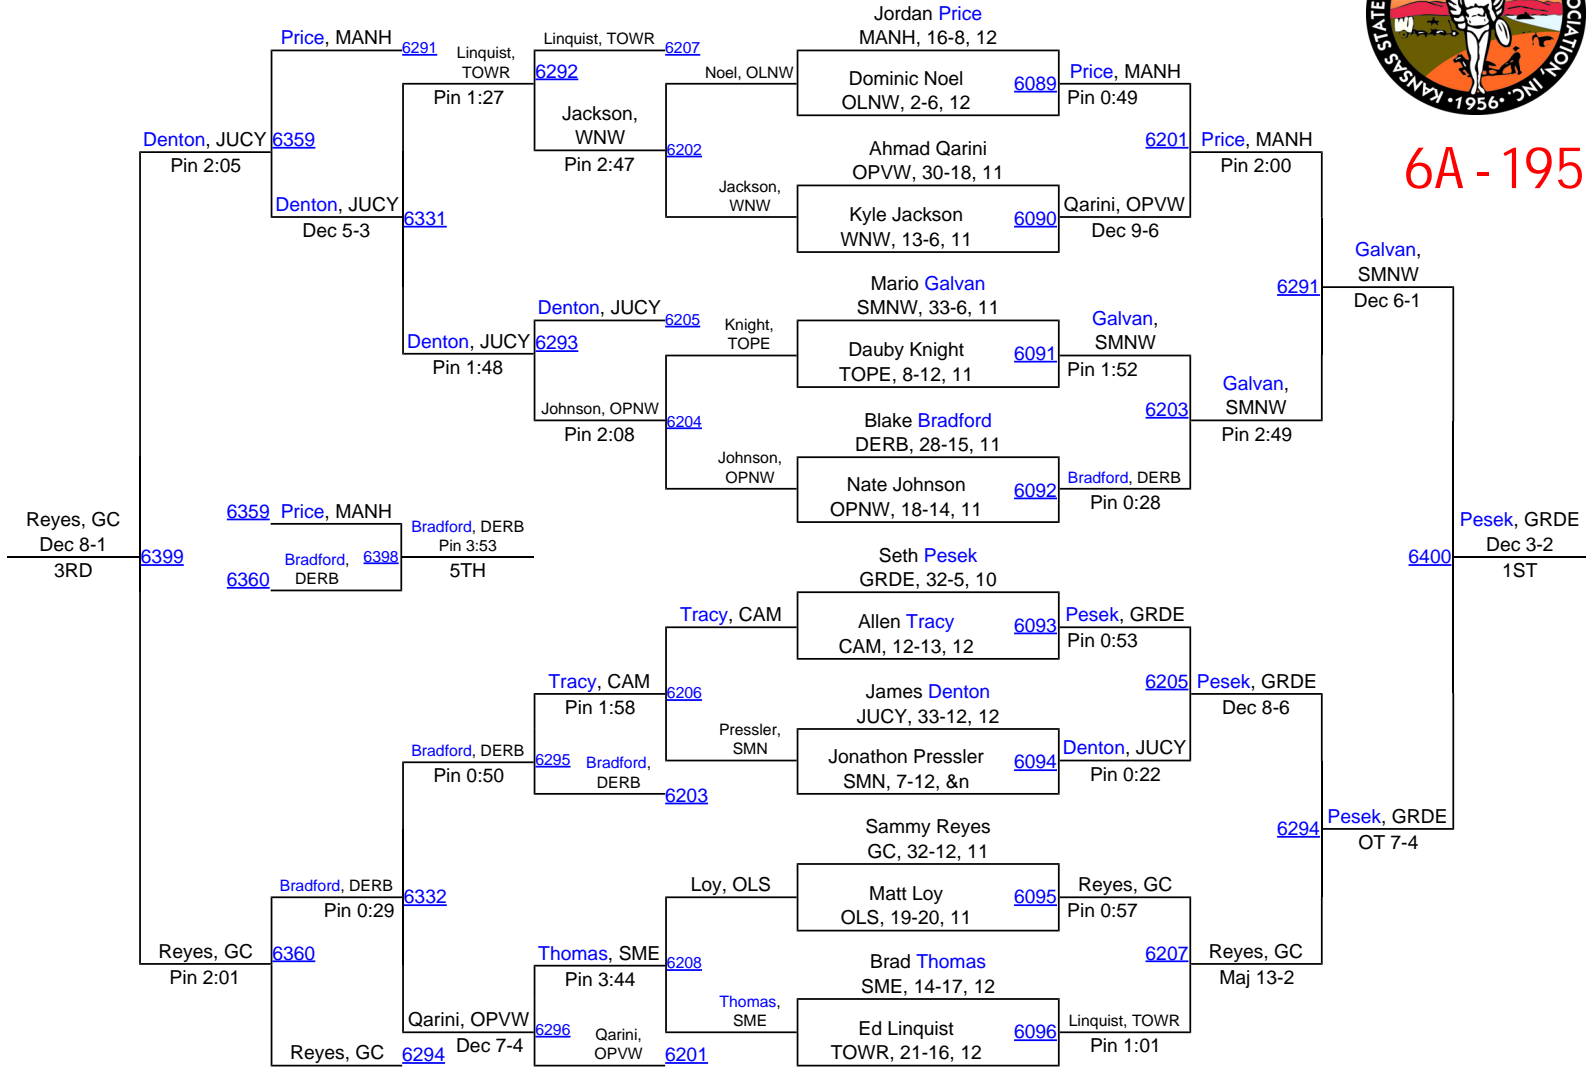

2013 KSHSAA 6A/5A Championships

6A - 170

2013 KSHSAA 6A/5A Championships

6A - 195

2013 KSHSAA 6A/5A Championships

6A - 220

2013 KSHSAA 6A/5A Championships

6A - 285