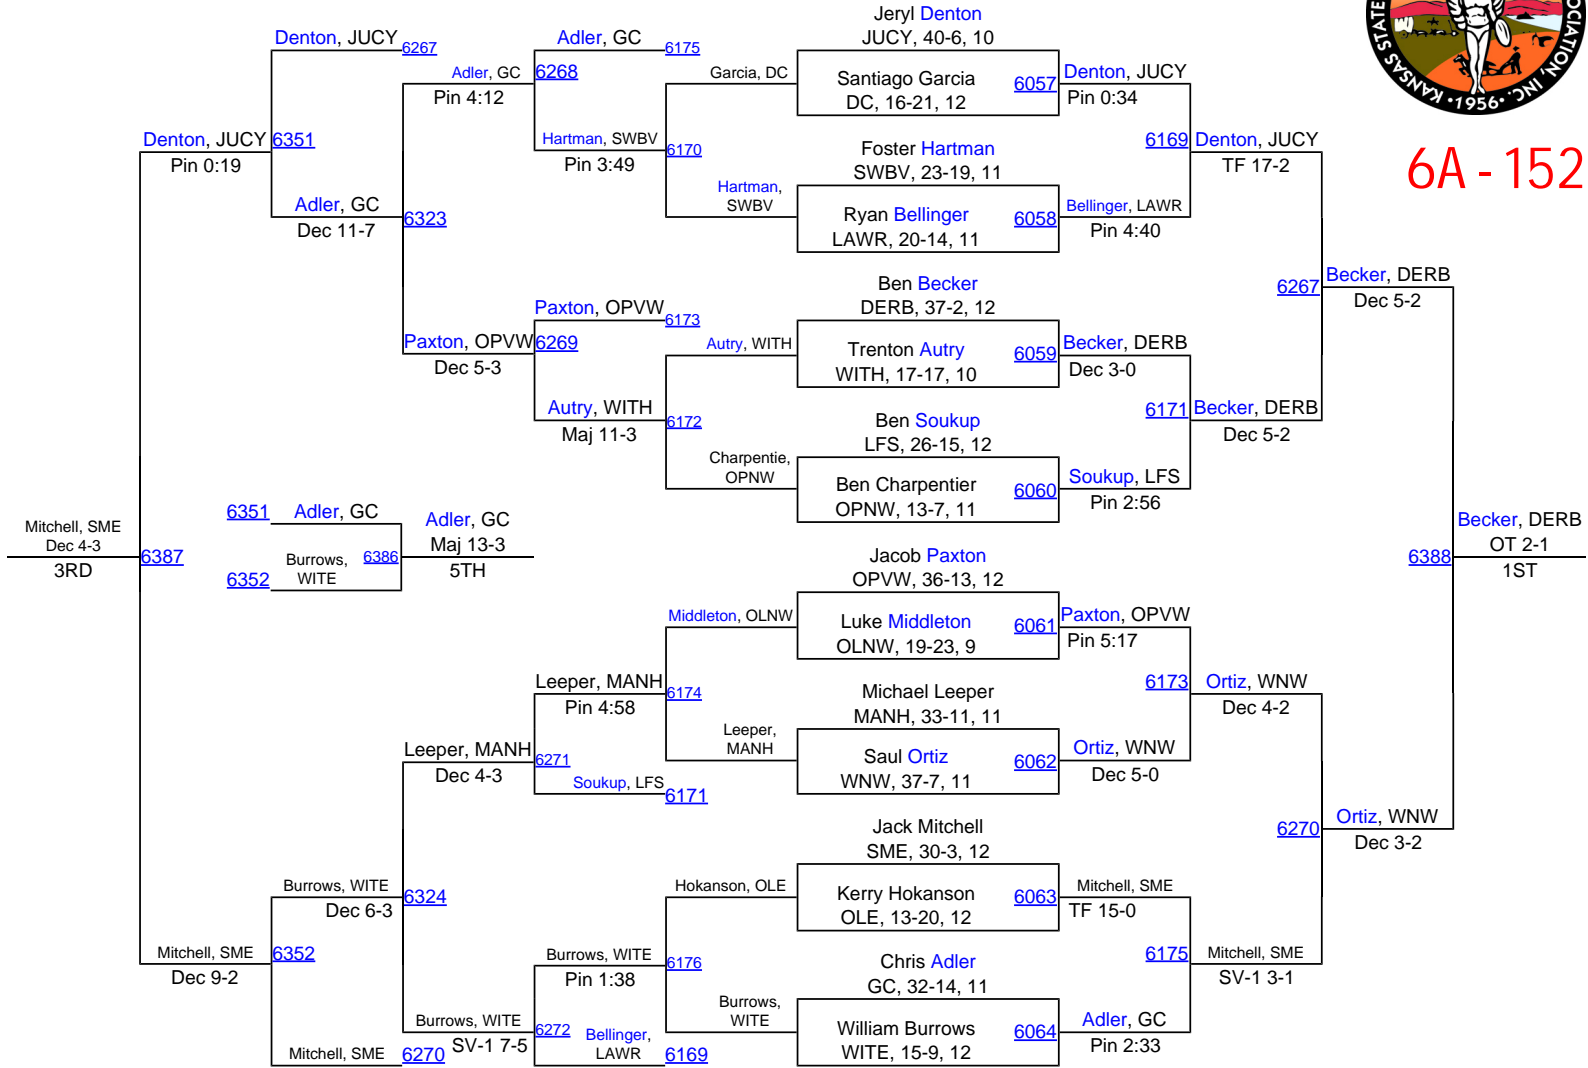

2013 KSHSAA 6A/5A Championships

6A-113

2013 KSHSAA 6A/5A Championships

6A - 120

2013 KSHSAA 6A/5A Championships

6A - 152

2013 KSHSAA 6A/5A Championships

6A - 160